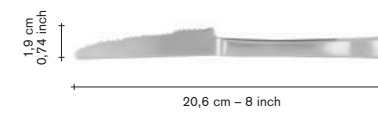

finishing / colours

- stainless
- black brushed
- copper brushed
- brass brushed

11,55
25,65
25,65
25,65

all prices are in euro

dessert knife

incl VAT

- V8017011
- V8017011B
- V8017011C
- V8017011G

finishing / colours

- stainless
- black brushed
- copper brushed
- brass brushed

- 8,60
- 22,80
- 22,80
- 19,80

dessert fork

- V8017012
- V8017012B
- V8017012C
- V8017012G

finishing / colours

- stainless
- black brushed
- copper brushed
- brass brushed