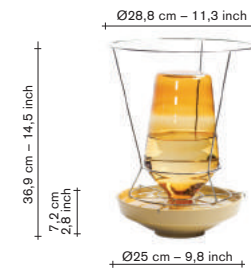

V7016002A

finishing / colours

- amber - tray
- amber - bottle

189,00