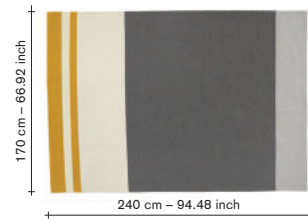

fran — medium

V7017003M

finishing / colours

- ocher
- natural
- anthracite
- silver

2020,00