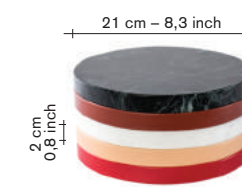

V9017041

set b / finishing / colours

- black marble
- burgundy
- white marble
- pink
- red

394,00