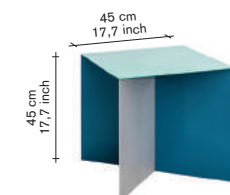

V9016036C

finishing / colours

- hammerpaint green - top
- aluminum - leg
- hammerpaint blue - leg

390,00