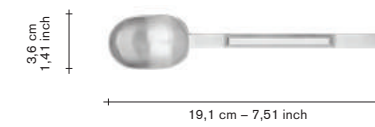

25,95
41,95
41,95
37,95

table fork

V8016006
V8016006B
V8016006C
V8016006G

finishing / colours

- stainless
- black brushed
- copper brushed
- brass brushed

27,95
41,95
41,95
37,95

table spoon

V8016007
V8016007B
V8016007C
V8016007G