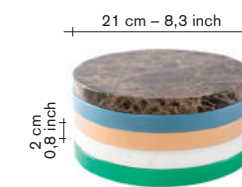

muller van severen

five circles

material:

— 2 circles in marble
20 mm thick.
— 3 circles in
polyethelene
20 mm thick.
— the 3 polyethylene
circles have a
temperature limitation of
max 70° Celcius /
158° Farenheit

five different options:

the colour combinations
are carefully chosen and
can not be customized.

packed in a beautiful
giftbox.

accessories

five circles — set a

incl VAT

V9017040

set a / finishing / colours

- brown marble
- light blue
- pink
- white marble
- green

394,00