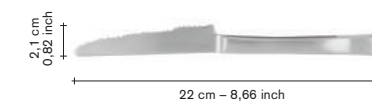

maarten baas

the cutlery project —

Core material:
stainless steel 18/10

4 options:

- 1— brushed stainless steel
- 2— brushed stainless steel, black pvd coated
- 3— brushed stainless steel, copper pvd coated
- 4— brushed stainless steel, brass pvd coated

All colours are dishwasher proof and suited for horeca use.

packed in a beautiful giftbox.

cutlery

Prices indicated below are unit prices.

table knife

incl VAT

V8016001
V8016001B
V8016001C
V8016001G

finishing / colours

- stainless
- black brushed
- copper brushed
- brass brushed

9,95
25,95
25,95
21,95

table fork