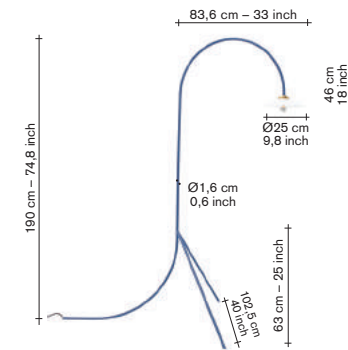

standing lamp n°1

finishing / colours

V9015013B	● blue	1.250,00
V9015013C	● curry	1.250,00
V9015013G	● green	1.250,00
V9015013LG	● light grey	1.250,00
V9015013M	● brass	1.800,00
V9015013Z	● black	1.250,00

all prices are in euro