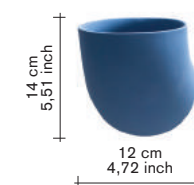

duct wall holder

V9018212W

V9018212B

finishing / colours

● white

● cobalt blue

199,00

199,00