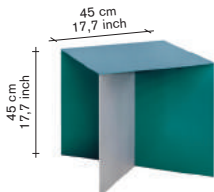

V9016036B

finishing / colours

- hammerpaint blue - top
- hammerpaint green - leg
- aluminum - leg

390,00