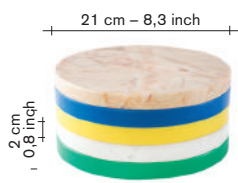

V9017043

set d / finishing / colours

- pink marble
- dark blue
- yellow
- white marble
- green

410,00