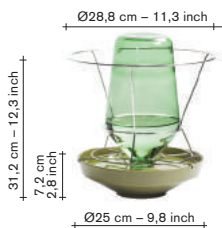

V7016001G

finishing / colours

- green - tray
- green - bottle

177,00

all prices are in euro