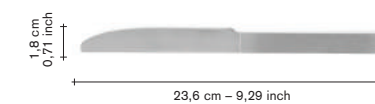

muller van severen

the cutlery project —

core material:

18/10 matt polished stainless steel

the coloured layers on the handles are made of PVD-coated 18/10 matt polished stainless steel and are stuck on the shaft by three pins which are laser-welded together.

4 options:

1. 1— brushed stainless steel
2. 2— brushed stainless steel, blue pvd coated
3. 3— brushed stainless steel, copper pvd coated
4. 4— brushed stainless steel, brass pvd coated

all utensils are dishwasher proof and suited for horeca use.

packed in a beautiful giftbox.

cutlery

Prices indicated below are unit prices.

table knife

incl VAT

V8017017
V8017017B
V8017017C
V8017017M

finishing / colours

- brushed stainless
- blue brushed
- copper brushed
- brass brushed

25,00
29,00
29,00
29,00

table fork