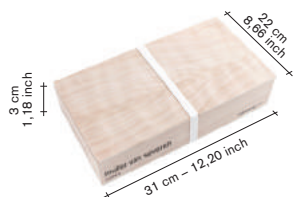

gift box

B7218500B

finishing / colours

wooden box with 4 cotton bags

34,51

all prices are in euro