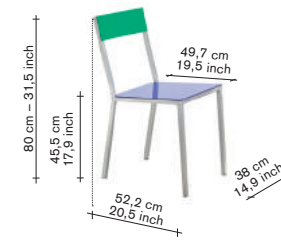

furniture

alu chair

incl VAT

V9016035K

finishing / colours

- aluminum - frame
- dark blue - seat
- green - back

490,00