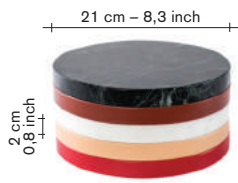

V9017041

set b / finishing / colours

- black marble
- burgundy
- white marble
- pink
- red

410,00