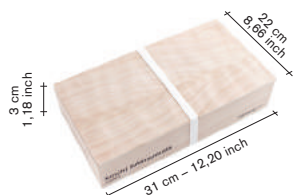

gift box

B7216957

finishing / colours

wooden box with 4 cotton bags

34,51

all prices are in euro