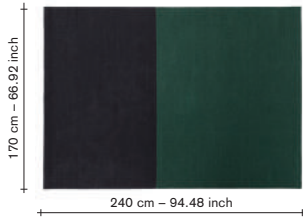

carpets

billie — medium

incl VAT

V7018005M

1. finishing / colours
2. charcoal black
   - bottle green

2.120,00

all prices are in euro