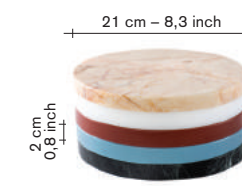

V9017042

set c / finishing / colours

- pink marble
- white
- burgundy
- light blue
- black marble

394,00