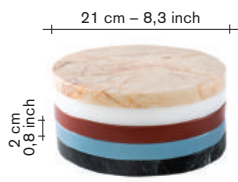

V9017042

set c / finishing / colours

- pink marble
- white
- burgundy
- light blue
- black marble

410,00