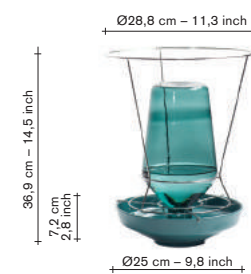

V7016002D

finishing / colours

- dark green - tray
- dark green - bottle

189,00