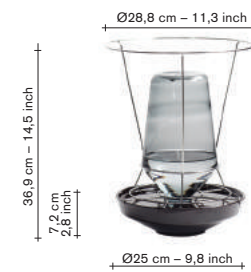

V7016002B

finishing / colours

- grey - tray
- grey - bottle

189,00