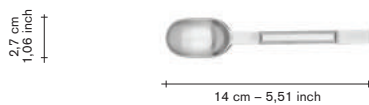

V8016008
V8016008B
V8016008C
V8016008G

finishing / colours

● stainless
● black brushed
● copper brushed
● brass brushed

22,95
37,75
37,75
29,95