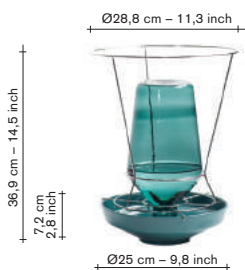

V7016002D

finishing / colours

- dark green - tray
- dark green - bottle

198,00