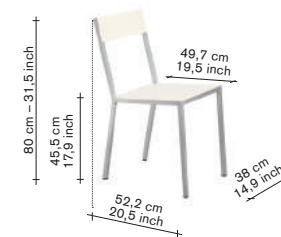

490,00

V9016035O

finishing / colours

- aluminum - frame
- white - seat
- white - back

490,00

V9016035P

finishing / colours

- aluminum - frame
- ivory - seat
- ivory - back