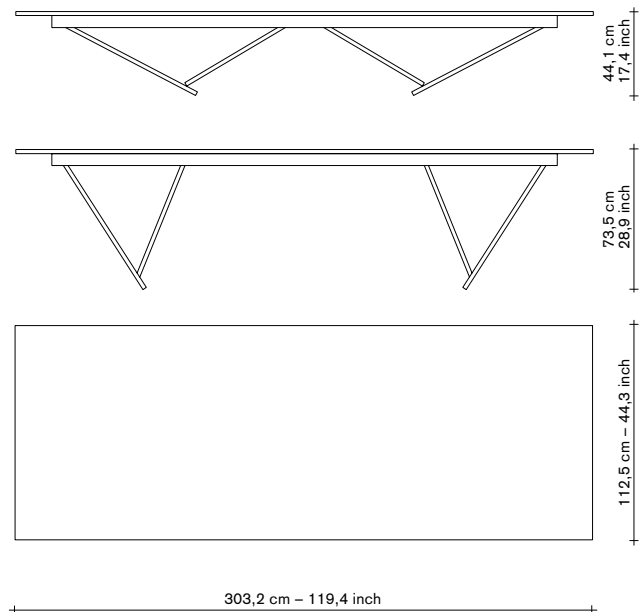

INFO: +32 475 75 94 59 OR VEERLEWENES@VALERIETRAAN.BE

www.valerietraan.be

ROBBRECHT EN DAEM ARCHITECTEN

PHOTO: ATHOS BUREZ

TA TISCH BLUE SIDE EDGE € 4 950

table blue side edges:

- core material:
birch plywood with
pre-treated melamine surface 21 mm.
- color of plywood surface: dark brown.
- all side edges: blue stained birch plywood protected with
natural oil.