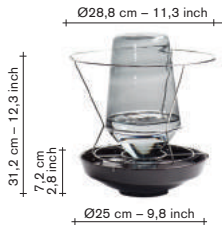

V7016001B

finishing / colours

- grey - tray
- grey - bottle

177,00