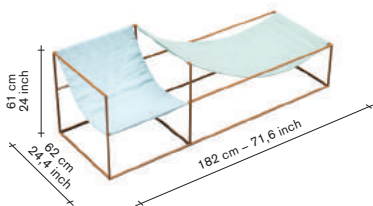

V9015017BG

finishing / colours

- laquered steel mustard - frame
- blue - seat left
- green - seat right

3.050,00

all prices are in euro