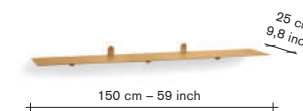

shelf n°3

finishing / colours		
V9017102LG	● light grey	299,00
V9017102MU	● mustard	299,00
V9017102R	● brick red	299,00
V9017102W	● cream white	299,00
V9017102Z	● anthracite	299,00