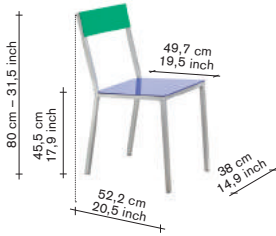

furniture

alu chair

incl VAT

V9016035K

finishing / colours

- aluminum - frame
- dark blue - seat
- green - back

490,00