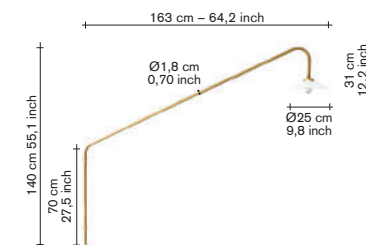

lighting

hanging lamp n°1

incl VAT

	finishing / colours	
V9015014B	● blue	680,00
V9015014C	● curry	680,00
V9015014G	● green	680,00
V9015014U	● unlaquered	680,00
V9015014Z	● black	680,00

hanging lamp n°1 - brass