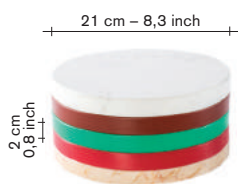

V9017044

set e / finishing / colours

- white marble
- burgundy
- green
- red
- pink marble

410,00

all prices are in euro