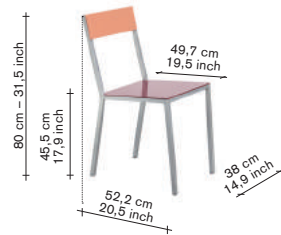

V9016035F

finishing / colours

- aluminum - frame
- burgundy - seat
- pink - back

490,00