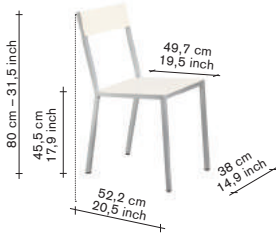

V9016035P

finishing / colours

- aluminum - frame
- ivory - seat
- ivory - back

490,00