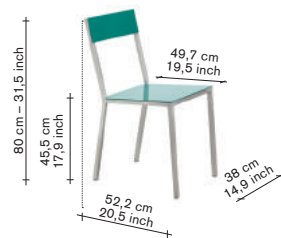

V9016035H

finishing / colours

- aluminum - frame
- hammerpaint green - seat
- hammerpaint green - back

490,00