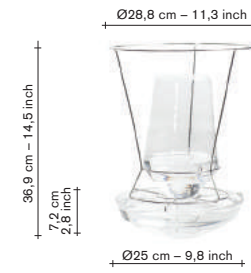

hidden vases — large frame

incl VAT

V7016002

finishing / colours

- clear - tray
- clear - bottle

189,00