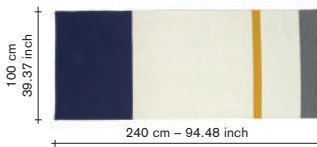

lucy — small

V7017002S

finishing / colours

- ink blue
- natural
- ocher
- anthracite

1.240,00