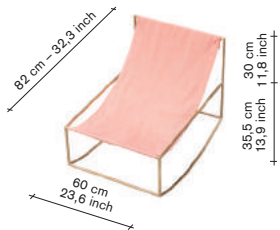

### finishing / colours

- mustard - frame
- yellow - seat

1.890,00

V9015021