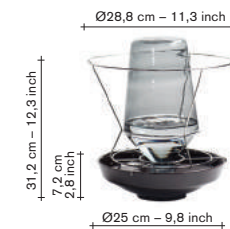

V7016001B

finishing / colours

- grey - tray
- grey - bottle

169,00