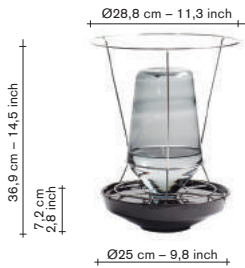

V7016002B

finishing / colours

- grey - tray
- grey - bottle

198,00