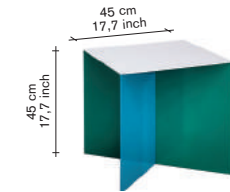

muller van severen

alu square — for indoor and outdoor use

material:
100% aluminum –
aluminum sheet 3 mm

alu square is assembled out of 3 aluminum panels: one top and two legs. Each panel has three finishes:
1— painted aluminum, powder coated with a blue hammer paint uv-protective laquer.
2— painted aluminum, powder coated with a green hammer paint uv-protective laquer.
3— industrial grinded showing the beauty of linear grinded aluminum, protected with beeswax.
Due to the 3 different finishes of each panel, you have 3 different options for the assembled alu squares.

glides
in polyethelene

round table S — for indoor and outdoor use

material:
100% aluminum
— tabletop in aluminum sheet 15 mm.
— outer column in extruded aluminum tube 76 mm.
— tablefoot in aluminum sheet 15 mm.

three different options:
1— painted aluminum, powder coated with a blue hammer paint uv-protective laquer.
2— painted aluminum, powder coated with a green hammer paint uv-protective laquer.
3— manually grinded surface showing the beauty of aluminum, protected with beeswax (this natural protection needs to be done regularly to be outdoor protected).

glides
in polyethelene.

furniture

alu square

incl VAT

V9016036A

finishing / colours

- aluminum - top
- hammerpaint green - leg
- hammerpaint blue - leg

390,00