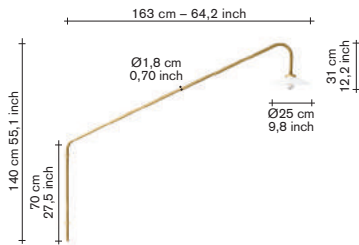

hanging lamp n°1 - brass

V9015014M

finishing / colours

- brass

950,00