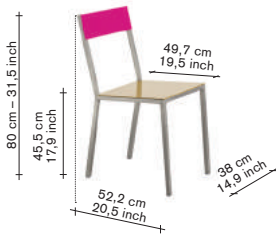

V9016035M

finishing / colours

- aluminum - frame
- curry - seat
- candy purple - back

490,00