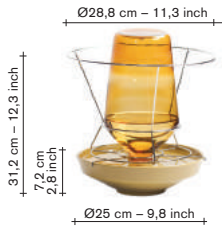

V7016001A

finishing / colours

- amber - tray
- amber - bottle

177,00