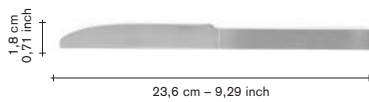

cutlery

Prices indicated below are unit prices.

table knife

incl VAT

V8017017
V8017017B
V8017017C
V8017017M

finishing / colours

- brushed stainless
- blue brushed
- copper brushed
- brass brushed

25,95
29,95
29,95
29,95

table fork