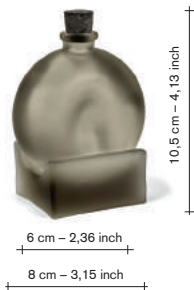

V8018010

26,00

all prices are in euro