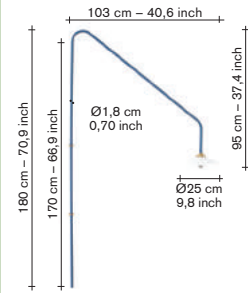

lighting

hanging lamp n°4

incl VAT