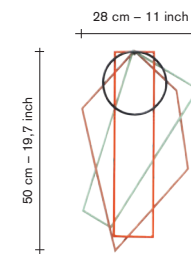

trivets

material:

- —steel rods 6 mm.
- —welded and grinded by hand.
- —powder coated finish.

two different options:

- 1— 4 different colours
- 2— all shapes in black
- the colour combinations are carefully chosen and can not be customized.

packed in a beautiful giftbox.

trivets — different colours

incl VAT

V9015007A

finishing / colours

- black
- orange
- mint green
- pink

100,00