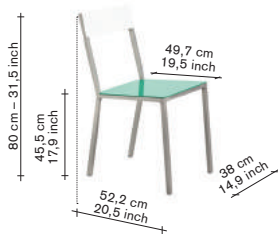

V9016035D

finishing / colours

- aluminum - frame
- green - seat
- white - back

490,00

all prices are in euro