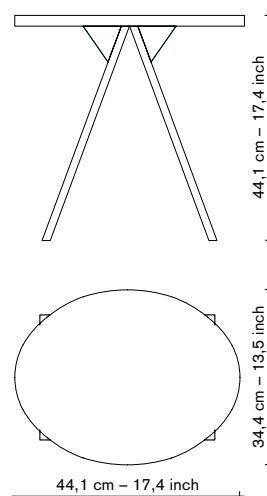

stool blue side edges:

- core material:
birch plywood with pre-treated melamine surface 15 mm (legs) and 21 mm (seat).
- color of plywood surface: dark brown.
- all side edges:
blue stained birch plywood protected with natural oil.