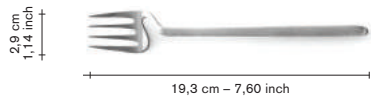

table fork

V8018102
V8018102B

finishing / colours

- ☐ stainless
- ☐ black brushed

23,95
29,95