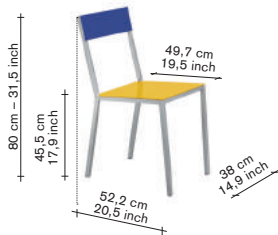

V9016035C

finishing / colours

- aluminum - frame
- yellow - seat
- candy blue - back

490,00