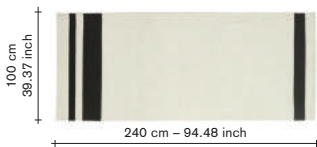

frenzy — small

V7017004S

finishing / colours

- natural
- charcoal black

1.240,00