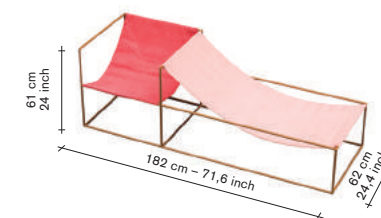

muller van severen

duo seat

material:

- seat frame in steel rod 15mm.
- powder coated seat frame in one colour (mustard).
- seat fabric in 100% linen.

2 different options:

the colour combinations of the fabrics are carefully chosen and can not be customized.

no glides

furniture

duo seat

incl VAT

V9015017RP

finishing / colours

- laquered steel mustard - frame
- red - seat left
- pink - seat right

2900,00