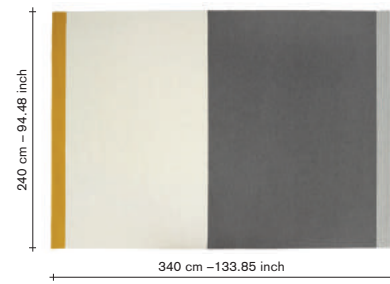

fran — large

V7017003L

finishing / colours

- ocher
- natural
- anthracite
- silver

4040,00