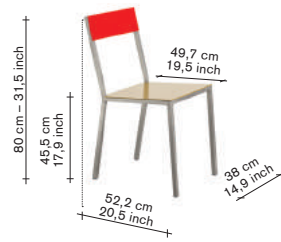

V9016035D

finishing / colours

- aluminum - frame
- green - seat
- white - back

490,00

all prices are in euro

furniture

alu chair

incl VAT