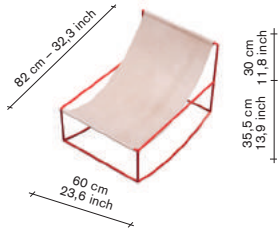

V9018020

finishing / colours

- laquered steel red - frame
- leather - seat

2.200,00