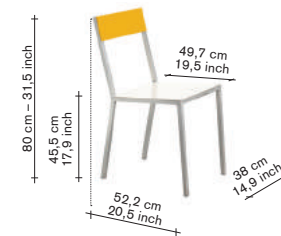

glides
in polyethelene.

furniture

alu chair

incl VAT

V9016035A

finishing / colours

- aluminum - frame
- yellow - seat
- pink - back

490,00