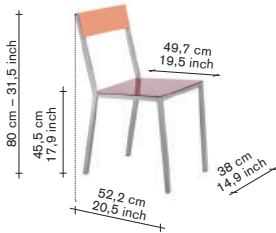

V9016035F

finishing / colours

- aluminum - frame
- burgundy - seat
- pink - back

490,00