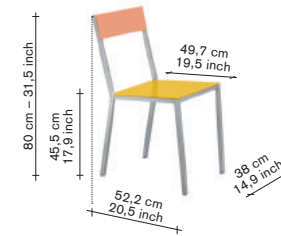

muller van severen

alu chair —
for indoor and outdoor use

material:
100% aluminum
chairframe in square
aluminum tube
20x20 mm / seat and
back in aluminum sheet
3 mm.

chair frame:
natural aluminium,
manually grinded
showing the beauty
of aluminum.

**sixteen colour
combinations for seat
and back:**
all powder coated with
uv-protective laquer.
The textures of the
laquer vary from metallic
hammerpaint to glossy
candy colours to textured
ral-colours.

glides
in polyethelene.

furniture

alu chair

incl VAT

V9016035A

finishing / colours

- aluminum - frame
- yellow - seat
- pink - back

490,00