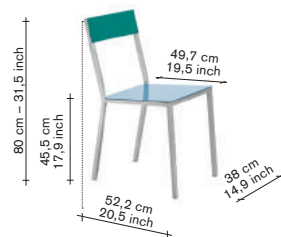

V9016035G

finishing / colours

- aluminum - frame
- white - seat
- ivory - back

490,00

V9016035H

finishing / colours

- aluminum - frame
- hammerpaint green - seat
- hammerpaint green - back

490,00