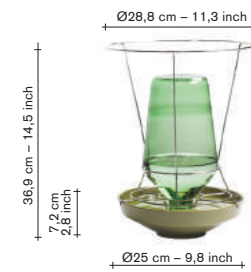

V7016002G

finishing / colours

- green - tray
- green - bottle

189,00

all prices are in euro