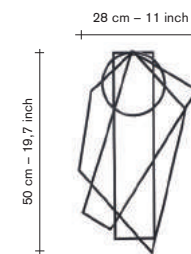

trivets — black

V9015007B

finishing / colours

- black
- black
- black
- black

100,00

all prices are in euro