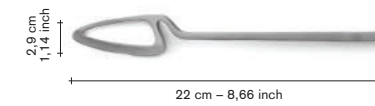

cutlery

Prices indicated below are unit prices.

table knife

incl VAT

V8018100
V8018100B

finishing / colours
● stainless
● black brushed

23,00
29,00

table spoon