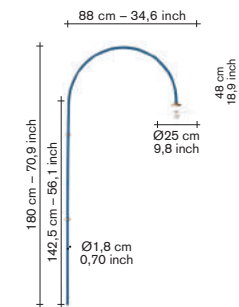

hanging lamp n°2

	finishing / colours	
V9015015B	● blue	680,00
V9015015C	● curry	680,00
V9015015G	● green	680,00
V9015015U	● unlaquered	680,00
V9015015M	● brass	900,00
V9015015Z	● black	680,00