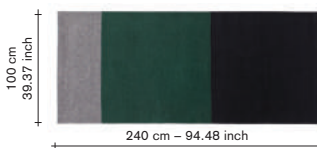

billie — small

V7018005S

finishing / colours

- anthracite
- bottle green
- charcoal black

1.240,00

all prices are in euro