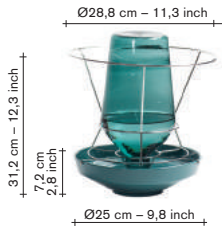

V7016001D

finishing / colours

- dark green - tray
- dark green - bottle

177,00