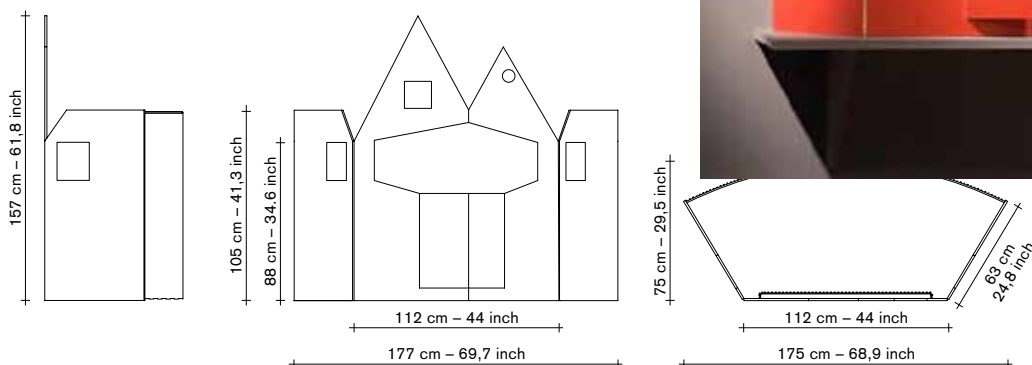

two ply curtain:

- dark blue back
- front in transparent dark blue voile with golden stars

PRICES VAT 21 % INCLUSIVE
TRANSPORT COST EXCLUSIVE

INFO: +32 475 75 94 59 OR VEERLEWENES@VALERIETRAAN.BE

www.valerietraan.be