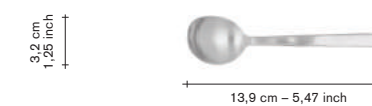

13,95
27,95
27,95
23,95

table spoon

V8016003
V8016003B
V8016003C
V8016003G

finishing / colours

- stainless
- black brushed
- copper brushed
- brass brushed

15,95
29,95
29,95
23,95

coffee spoon

V8016004
V8016004B
V8016004C
V8016004G