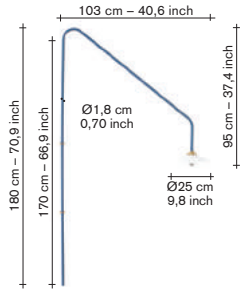

lighting

hanging lamp n°4

incl VAT