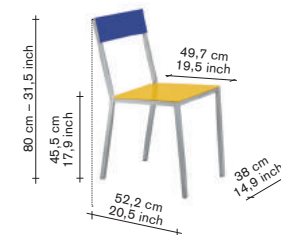

V9016035C

finishing / colours

- aluminum - frame
- yellow - seat
- candy blue - back

490,00