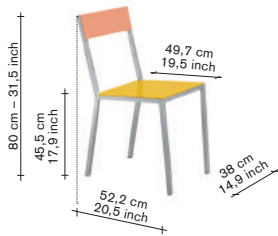

furniture

alu chair

incl VAT

V9016035A

finishing / colours

- aluminum - frame
- yellow - seat
- pink - back

490,00