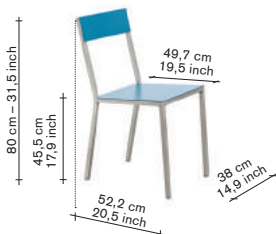

V9016035J

finishing / colours

- aluminum - frame
- hammerpaint blue - seat
- hammerpaint blue - back

490,00

all prices are in euro