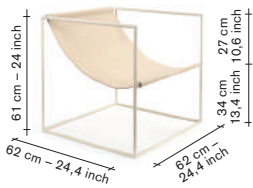

V9018022

finishing / colours

- cream white - frame
- leather - seat

2.080,00

all prices are in euro