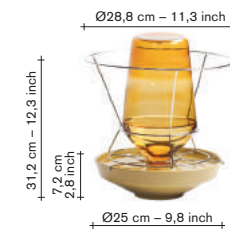

V7016001A

finishing / colours

- amber - tray
- amber - bottle

169,00