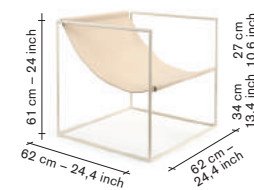

V9018022

finishing / colours

- cream white - frame
- leather - seat

1980,00

all prices are in euro