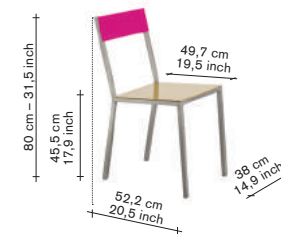

490,00

V9016035L

finishing / colours

- aluminum - frame
- burgundy - seat
- candy green - back

490,00

V9016035M

finishing / colours

- aluminum - frame
- curry - seat
- candy purple - back