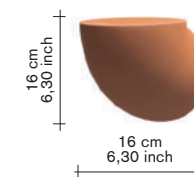

duct shelf

V9018210W

V9018210R

finishing / colours

● white

● rust

199,00

199,00