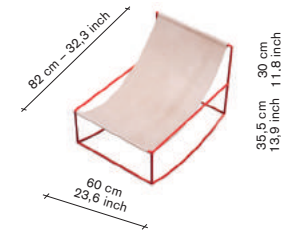

V9018020

finishing / colours

- laquered steel red - frame
- leather - seat

2100,00