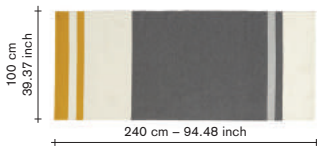

fran — small

V7017003S

finishing / colours

- ocher
- natural
- anthracite
- silver

1.240,00