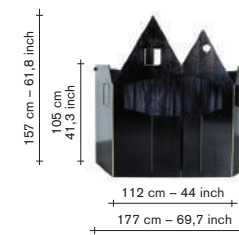

puppet theatre —

materials:

puppet theatre A

- —birch plywood + oak veneer top layer 9 mm
- —dark brown stained + high gloss varnish
- —brass hinges

two ply curtain:

- —back in dark blue
- —front in transparent dark blue cloth with golden stars

puppet theatre B

- —birch plywood 9 mm
- —high gloss red lacquer
- —brass hinges

two ply curtain:

- —dark blue back
- —front in transparent dark blue voile with golden stars

furniture

puppet theatre

incl VAT

V6017003A

finishing / colours

● dark brown

4950,00