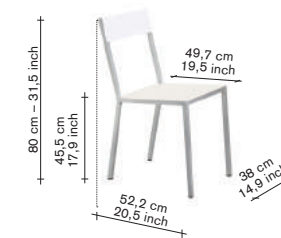

V9016035Q

finishing / colours

- aluminum - frame
- ivory - seat
- white - back

490,00

all prices are in euro