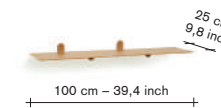

shelf n°2

finishing / colours		
V9017101LG	● light grey	190,00
V9017101MU	● mustard	190,00
V9017101R	● brick red	190,00
V9017101W	● cream white	190,00
V9017101Z	● anthracite	190,00