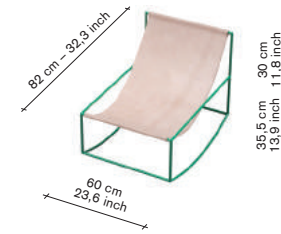

options:

the colour combinations of the fabrics and leather are carefully chosen and can not be customized.

no glides

furniture

rocking chair - leather

incl VAT

V9015018

finishing / colours