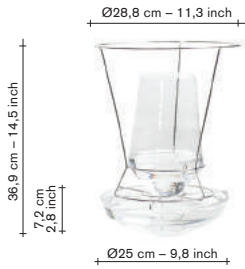

accessories

hidden vases — large frame

incl VAT

V7016002

finishing / colours

- clear - tray
- clear - bottle

198,00