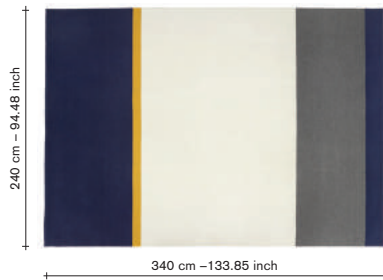

lucy — large

V7017002L

finishing / colours

- ink blue
- natural
- ocher
- anthracite

4.240,00