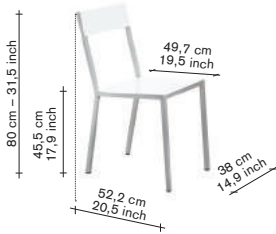

V9016035O

finishing / colours

- aluminum - frame
- white - seat
- white - back

490,00