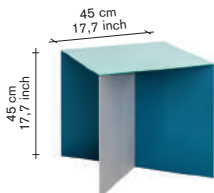

V9016036C

finishing / colours

- hammerpaint green - top
- aluminum - leg
- hammerpaint blue - leg

390,00