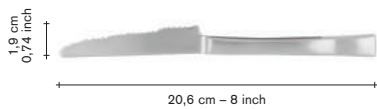

cutlery

Prices indicated below are unit prices.

dessert knife

incl VAT

V8017011
V8017011B
V8017011C
V8017011G

finishing / colours

- stainless
- black brushed
- copper brushed
- brass brushed

9,05
23,95
23,95
20,80

dessert fork