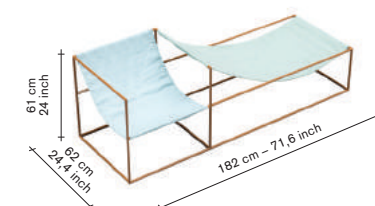

no glides

furniture

duo seat

incl VAT

V9015017RP

finishing / colours

- laquered steel mustard - frame
- red - seat left
- pink - seat right

2900,00