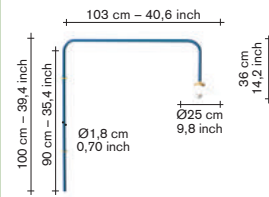

hanging lamp n°5

finishing / colours

V9015032B	● blue	590,00
V9015032G	● green	590,00
V9015032I	● ivory	590,00
V9015032M	● brass	800,00
V9015032Z	● black	590,00