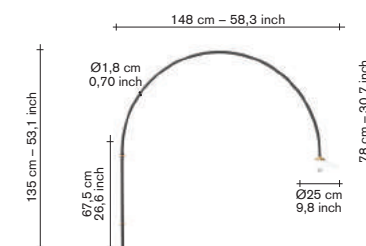

hanging lamp n°3

	finishing / colours	
V9015030I	● ivory	690,00
V9015030R	● menie red	690,00
V9015030Z	● black	690,00

all prices are in euro