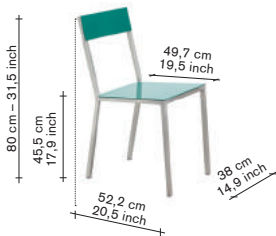

V9016035H

finishing / colours

- aluminum - frame
- hammerpaint green - seat
- hammerpaint green - back

490,00