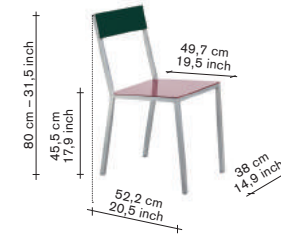

V9016035L

finishing / colours

- aluminum - frame
- burgundy - seat
- candy green - back

490,00