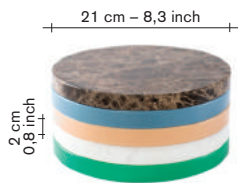

accessories

five circles — set a

incl VAT

V9017040

set a / finishing / colours

- brown marble
- light blue
- pink
- white marble
- green

410,00