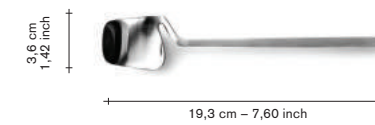

cutlery

Prices indicated below are unit prices.

table knife

incl VAT

V8018100
V8018100B

finishing / colours
● stainless
● black brushed

23,00
29,00

table spoon