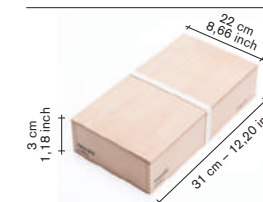

gift box

B7218499B

finishing / colours
wooden box with 4 cotton bags

34,51

all prices are in euro