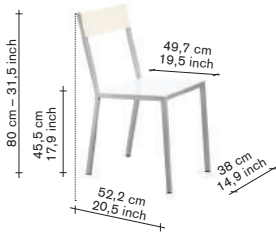

V9016035G

finishing / colours

- aluminum - frame
- white - seat
- ivory - back

490,00