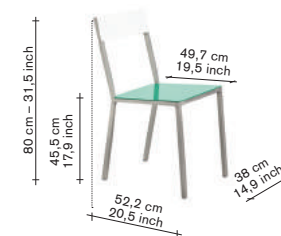

V9016035D

finishing / colours

- aluminum - frame
- green - seat
- white - back

490,00

all prices are in euro