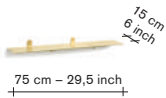

shelf n°1 / brass

finishing / colours

V9018100U	● brass	470,00