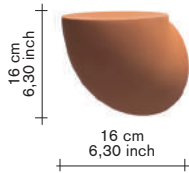

duct shelf

V9018210W
V9018210R

finishing / colours

● white
● rust

209,00
209,00