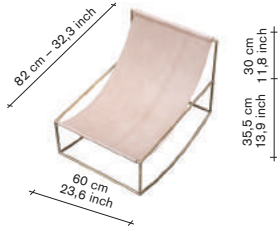

furniture

rocking chair - leather

incl VAT

V9015018

finishing / colours

- laquered steel green - frame
- leather - seat

2.200,00

V9018020

finishing / colours

- laquered steel red - frame
- leather - seat

2.200,00

V9018019

finishing / colours

- brass - frame
- leather - seat

3.050,00

rocking chair - linen

V9015019

finishing / colours

- white - frame
- red - seat

1.890,00

V9015020

finishing / colours

- mustard - frame
- yellow - seat

1.890,00

V9015021

finishing / colours

- brass - frame
- pink - seat

2.310,00

all prices are in euro