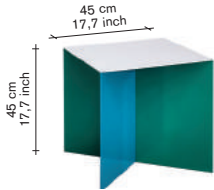

furniture

alu square

incl VAT

V9016036A

finishing / colours

- aluminum - top
- hammerpaint green - leg
- hammerpaint blue - leg

390,00