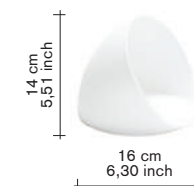

duct table organizer

V9018211W

V9018211B

finishing / colours

● white

● cobalt blue

199,00

199,00