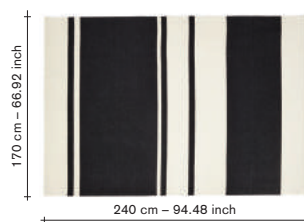

frenzy — medium

V7017004M

finishing / colours

- natural
- charcoal black

2.120,00

all prices are in euro