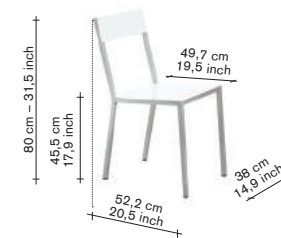

V9016035O

finishing / colours

- aluminum - frame
- white - seat
- white - back

490,00