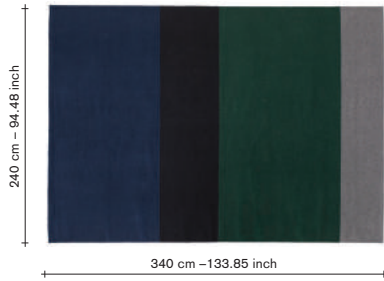

carpets

billie — large

incl VAT

V7018005L

finishing / colours

- ink blue
- charcoal black
- bottle green
- anthracite

4.240,00

all prices are in euro