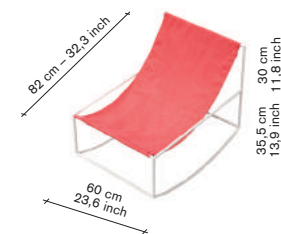

rocking chair - linen

V9015019

finishing / colours

- white - frame
- red - seat

1800,00