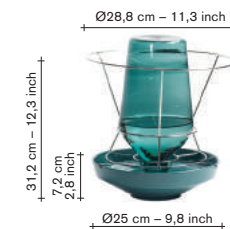

V7016001D

finishing / colours

- dark green - tray
- dark green - bottle

169,00