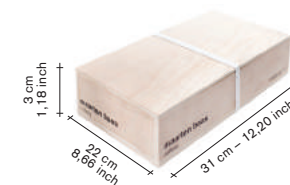

gift box

B7216956

finishing / colours

wooden box with 4 cotton bags

34,51