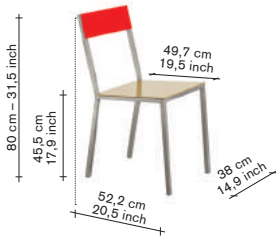

furniture

alu chair

incl VAT

V9016035E

finishing / colours

- aluminum - frame
- curry - seat
- red - back

490,00