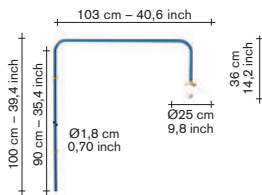

hanging lamp n°5