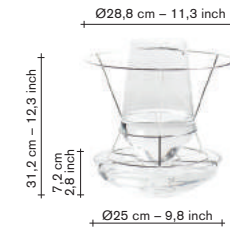

hidden vases —

material

tray:

— stoneware:

4 colours: dark green/
green/amber/grey

— glass:

clear

material

bottle :

— borosilicate glass:

5 colours: dark green/
green/amber/grey/clear

material

frame:

— stainless steel:

2 heights: large / small

10 different options:

— there are 5 different
colour options and 2
possible frame heights.

— tray and bottle are
always in the same
colour shade.

— small frame for a
wider bouquet / large
frame for a higher
bouquet

accessories

hidden vases — small frame

incl VAT

V7016001

finishing / colours

- clear - tray
- clear - bottle

169,00