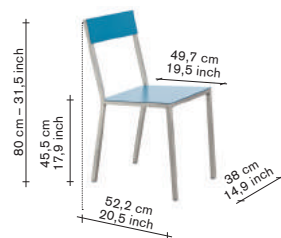

V9016035J

finishing / colours

- aluminum - frame
- hammerpaint blue - seat
- hammerpaint blue - back

490,00

all prices are in euro