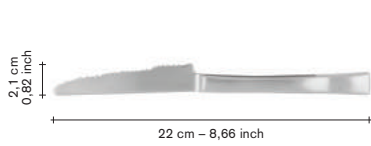

cutlery

Prices indicated below are unit prices.

table knife

incl VAT

V8016001
V8016001B
V8016001C
V8016001G

finishing / colours

- stainless
- black brushed
- copper brushed
- brass brushed

10,45
26,95
26,95
22,95

table fork