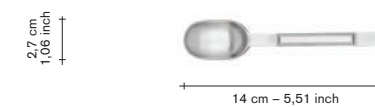

V8016008
V8016008B
V8016008C
V8016008G

finishing / colours

- stainless
- black brushed
- copper brushed
- brass brushed

21,95
35,95
35,95
28,95