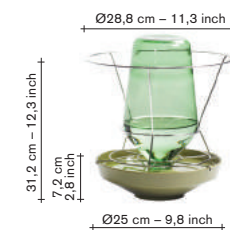

V7016001G

finishing / colours

- green - tray
- green - bottle

169,00

all prices are in euro