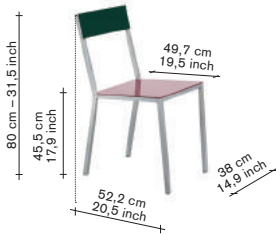

V9016035L

finishing / colours

- aluminum - frame
- burgundy - seat
- candy green - back

490,00