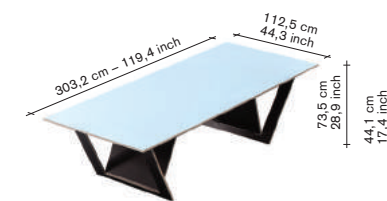

robbrecht en daem architecten

ta tisch —

materials:

table blue surface:

— core material:
birch plywood with
pre-treated melamine
surface 21 mm.

— colour of plywood
surface: dark brown.

— all side edges: birch
plywood protected with
natural oil.

— table surface: matt wet
lacquer light blue.

table plain wood:

— core material:
French oak 21 mm,
plain carved wood lines,
dark brown stained +
high gloss varnish to all
surfaces and edges.

furniture

ta tisch

incl VAT

V6016002C

finishing / colours

- dark brown - base
- blue lacquered - table surface
- natural coloured - side edges

5850,00