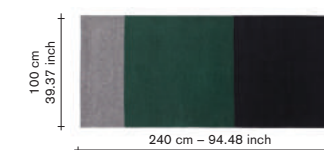

billie — small

V7018005S

finishing / colours

- anthracite
- bottle green
- charcoal black

1190,00

all prices are in euro