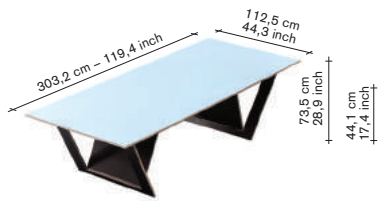

furniture

ta tisch

incl VAT

V6016002C

finishing / colours

- dark brown - base
- blue lacquered - tablesurface
- natural coloured - side edges

5850,00