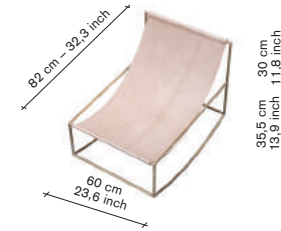

muller van severen

rocking chair

material:

— seat frame in steel rod
— powder coated seat frame.
— seat frame in brass.
— seat fabric in 100% linen.
— leather seat: 100% natural leather, tanned in traditional methods to maintain its natural colour and soft feel. Over time the leather will acquire a patina and may also darken due to UV-light.

options:

the colour combinations of the fabrics and leather are carefully chosen and can not be customized.

no glides

furniture

rocking chair - leather

incl VAT

V9015018

finishing / colours

- laquered steel green - frame
- leather - seat

2100,00

V9018020

finishing / colours

- laquered steel red - frame
- leather - seat

2100,00

V9018019

finishing / colours

- brass - frame
- leather - seat

2900,00

rocking chair - linen

V9015019

finishing / colours

- white - frame
- red - seat

1800,00

V9015020

finishing / colours

- mustard - frame
- yellow - seat

1800,00

V9015021

finishing / colours

- brass - frame
- pink - seat

2200,00

all prices are in euro