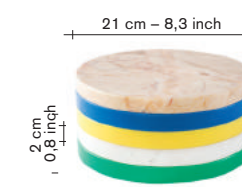

V9017043

set d / finishing / colours

- pink marble
- dark blue
- yellow
- white marble
- green

394,00