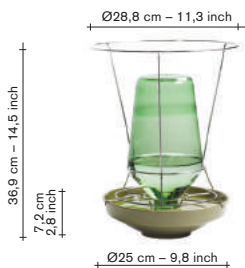

V7016002G

finishing / colours

- green - tray
- green - bottle

198,00

all prices are in euro