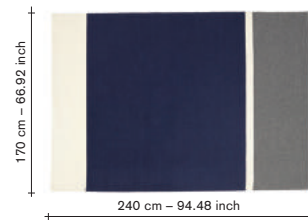

lucy — medium

V7017002M

finishing / colours

- ink blue
- natural
- anthracite

2020,00