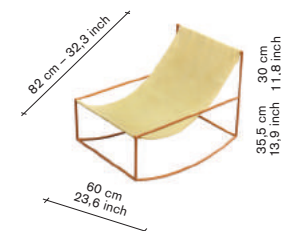

- brass - frame
- leather - seat

2900,00

rocking chair - linen

V9015019

finishing / colours

- white - frame
- red - seat

1800,00

V9015020