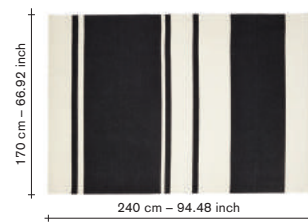

frenzy — medium

V7017004M

finishing / colours

- natural
- charcoal black

2020,00

all prices are in euro