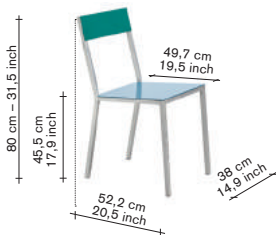

V9016035I

finishing / colours

- aluminum - frame
- hammerpaint blue - seat
- hammerpaint green - back

490,00