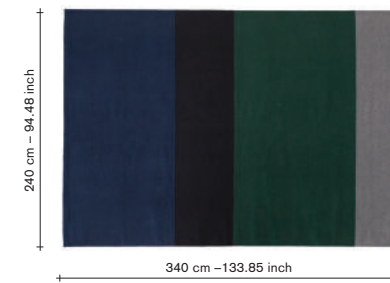

carpets

billie — large

incl VAT

V7018005L

finishing / colours

- ink blue
- charcoal black
- bottle green
- anthracite

4040,00

all prices are in euro