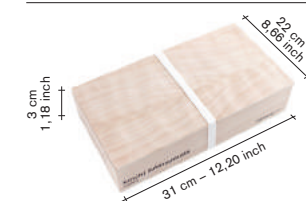

gift box

B7216957

finishing / colours

wooden box with 4 cotton bags

34,51

all prices are in euro