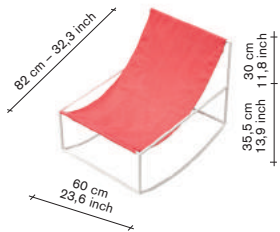

rocking chair - linen

V9015019

finishing / colours

- white - frame
- red - seat

1.890,00