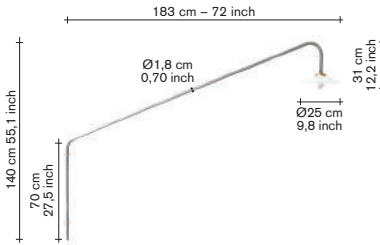

lighting

hanging lamp n°1

incl VAT

V9015014B
V9015014C
V9015014G
V9015014U
V9015014Z

finishing / colours

- blue
- curry
- green
- unlaquered
- black

715,00
715,00
715,00
715,00
715,00