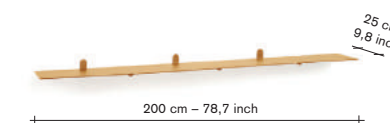

shelf n°4

finishing / colours		
V9017103LG	● light grey	350,00
V9017103MU	● mustard	350,00
V9017103R	● brick red	350,00
V9017103W	● cream white	350,00
V9017103Z	● anthracite	350,00

all prices are in euro