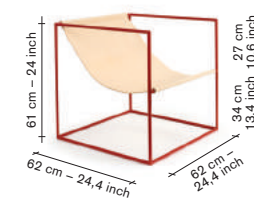

2 different options:

the colour combinations
are carefully chosen and
cannot be customized

no glides

furniture

solo seat - leather

incl VAT

V9018021

finishing / colours