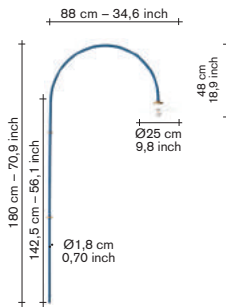

hanging lamp n°2

V9015015B
V9015015C
V9015015G
V9015015U
V9015015M
V9015015Z

finishing / colours

- blue
- curry
- green
- unlaquered
- brass
- black

715,00
715,00
715,00
715,00
950,00
715,00