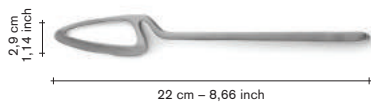

cutlery

Prices indicated below are unit prices.

table knife

incl VAT

V8018100
V8018100B

finishing / colours

- ☐ stainless
- ☐ black brushed

23,95
29,95