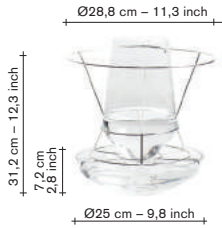

accessories

hidden vases — small frame

incl VAT

V7016001

finishing / colours

- clear - tray
- clear - bottle

177,00