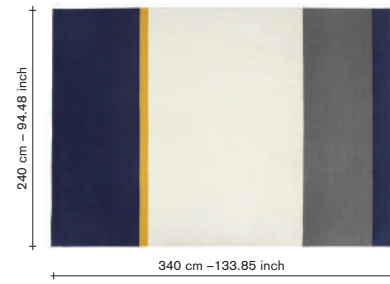

lucy — large

V7017002L

finishing / colours

- ink blue
- natural
- ocher
- anthracite

4040,00