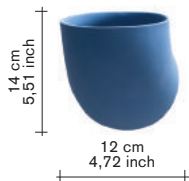

duct wall holder

V9018212W
V9018212B

finishing / colours

● white
● cobalt blue

209,00
209,00