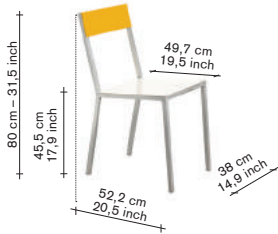

V9016035B

finishing / colours

- aluminum - frame
- white - seat
- yellow - back

490,00