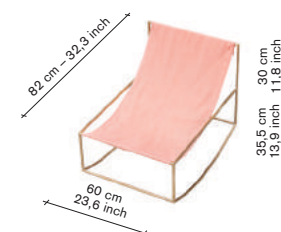

V9015021

finishing / colours

- brass - frame
- pink - seat

2200,00

all prices are in euro