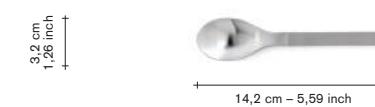

V8017018
V8017018B
V8017018C
V8017018M

finishing / colours

- brushed stainless
- blue brushed
- copper brushed
- brass brushed

23,00
27,00
27,00
27,00