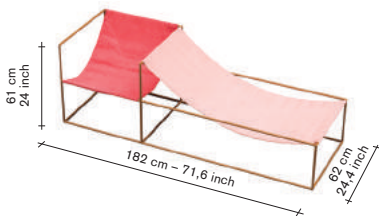

furniture

duo seat

incl VAT

V9015017RP

finishing / colours

- laquered steel mustard - frame
- red - seat left
- pink - seat right

3.050,00