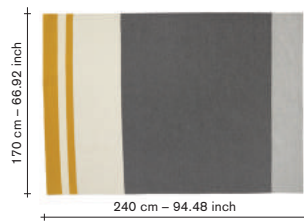

fran — medium

V7017003M

finishing / colours

- ocher
- natural
- anthracite
- silver

2.120,00