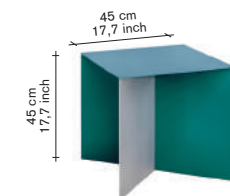

glides
in polyethelene.

furniture

alu square

incl VAT

V9016036A

finishing / colours

- aluminum - top
- hammerpaint green - leg
- hammerpaint blue - leg

390,00