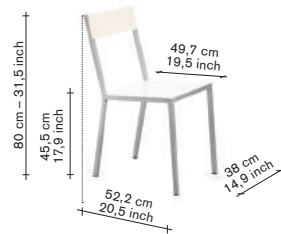

V9016035E

finishing / colours

- aluminum - frame
- curry - seat
- red - back

490,00

V9016035F

finishing / colours

- aluminum - frame
- burgundy - seat
- pink - back

490,00