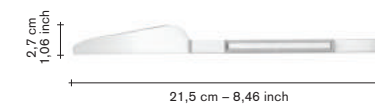

koichi futatsumata

the cutlery project —

Core material:
stainless steel 18/10

4 options:

- 1— brushed stainless steel
- 2— brushed stainless steel, black pvd coated
- 3— brushed stainless steel, copper pvd coated
- 4— brushed stainless steel, brass pvd coated

All colours are dishwasher proof and suited for horeca use.

packed in a beautiful giftbox.

cutlery

Prices indicated below are unit prices.

table knife

incl VAT

V8016005
V8016005B
V8016005C
V8016005G

finishing / colours

- stainless
- black brushed
- copper brushed
- brass brushed

25,95
41,95
41,95
37,95

table fork