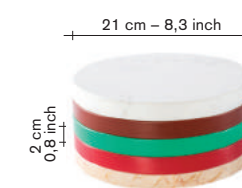

V9017044

set e / finishing / colours

- white marble
- burgundy
- green
- red
- pink marble

394,00

all prices are in euro