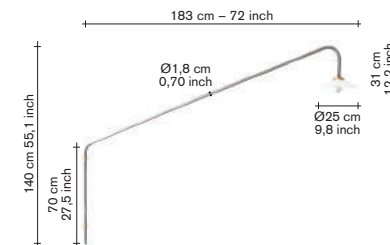

muller van severen

hanging lamps

material:

- lamp frame in steel tube 18mm or brass tube 18mm.
- powder coated finish.
- wall brackets and lamp socket have a brass colour.
- lamp shade in white glass.
- LED light bulb / half mirror.

mounting instructions: product sheets available on the website

CE - certified

ceiling lamps

material:

- lamp frame in steel tube 18mm with black powder coated finish or brass tube 18 mm.
- ceiling brackets and lamp socket have a brass colour.
- lamp shade in white glass.
- LED light bulb / half mirror
- ceiling cap in white lacquered metal included within packaging: diameter 100mm / height 25mm

mounting instructions: — the length of the wire has to be cut to the desired length. Each ceiling lamp will be delivered with a white ceiling cap. Always use the help of a skilled electrician to install all ceiling lamps.
— product sheets available on the website

CE - certified

standing lamp n°1

material:

- lamp frame in steel tube 16mm or brass tube 16mm.
- powder coated finish.
- lamp socket has a brass colour.
- lamp shade in white glass.
- LED light bulb / half mirror.

lighting

hanging lamp n°1

incl VAT

	finishing / colours	
V9015014B	● blue	680,00
V9015014C	● curry	680,00
V9015014G	● green	680,00
V9015014U	● unlaquered	680,00
V9015014Z	● black	680,00