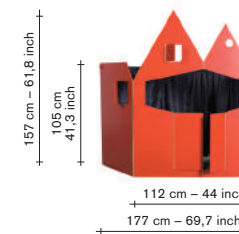

furniture

puppet theatre

incl VAT

V6017003A

finishing / colours

● dark brown

4950,00

V6017003B