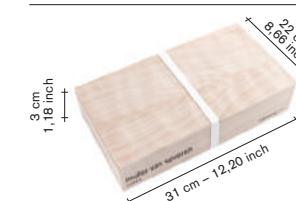

gift box

B7218500B

finishing / colours

wooden box with 4 cotton bags

34,51

all prices are in euro