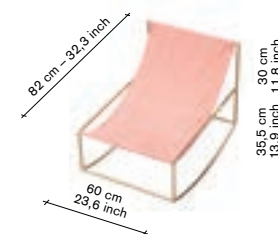

- white - frame
- red - seat

adv.

2040,00

V9015020

finishing / colours

- mustard - frame
- yellow - seat

adv.

2040,00