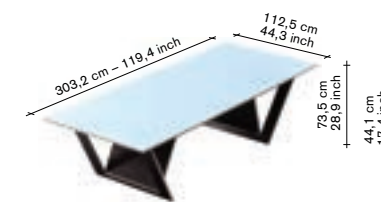

robbrecht en daem architecten

ta tisch —

materials:

table blue surface:

- core material:
  birch plywood with
  pre-treated melamine
  surface 21 mm.
- colour of plywood
  surface: dark brown.
- all side edges: birch
  plywood protected with
  natural oil.
- table surface: matt wet
  lacquer light blue.

furniture

ta tisch

incl VAT

V6016002C

finishing / colours

- dark brown - base
- blue lacquered - table surface
- natural coloured - side edges

adv.

6950,00

all prices are in euro