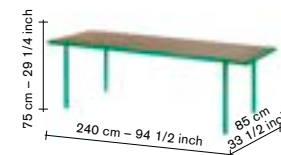

finishing	adv.
V9020733	walnut — green 240	3565,00