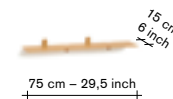

muller van severen

shelf n°1/2/3/4

material:

— steel sheet 4mm
— fine textured powder coated finish
or
— brass 3mm

options:

— 4 different sizes:
750mm(l) x 150mm(d)
1000mm(l) x 250mm(d)
1500mm(l) x 250mm(d)
2000mm(l) x 250mm(d)
— 5 different colours:
cream white / anthracite
/ mustard / brick red /
light grey
—
brass
750mm(l) x 150mm(d)

each size exists in each
colour + shelf n°1 in
brass 3mm

furniture

shelf n°1

incl VAT

	finishing / colours	adv.
V9017100LG	● light grey	220,00
V9017100MU	● mustard	220,00
V9017100R	● brick red	220,00
V9017100W	● cream white	220,00
V9017100Z	● anthracite	220,00