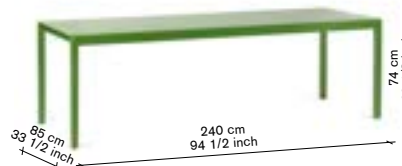

V9022203
V9022204
V9022205

finishing / colours

● grass
● coal
○ chalk

adv.

1950,00
1950,00
1950,00

all prices are in euro