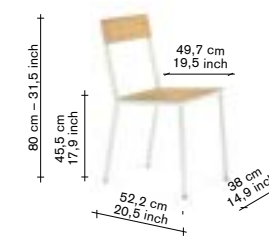

V9021003

finishing / colours

- off-white - frame
- oak - seat
- oak - back

adv.

495,00

all prices are in euro