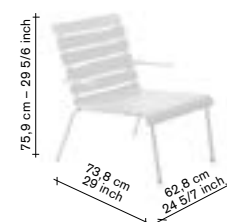

aligned outdoor lounge chair