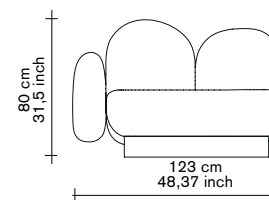

1 seat — sofa with 1 armrest assemble

V9020328
V9020329
V9020401
V9020330
V9020331
V9020332
V9020333

finishing / colours

● gijon grey
● gijon sand
● gijon green
● bangar sand
● sevo grey
● sevo rust
● senales grey

adv.
5940,00
5940,00
5940,00
5940,00
5940,00
5940,00
5940,00