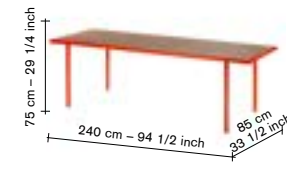

all prices are in euro

furniture

furniture

incl VAT

incl VAT

V9020736 finishing birch — ivory 240 3350,00 adv.

V9020740 finishing birch— red 240 3350,00 adv.

V9020737 finishing walnut — ivory 240 3565,00 adv.