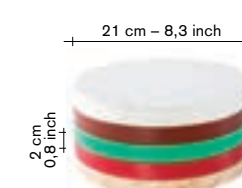

V9017044

set e / finishing / colours

- white marble
- burgundy
- green
- red
- pink marble

adv.

510,00

all prices are in euro