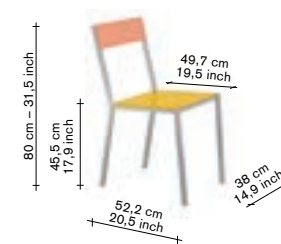

muller van severen

alu chair — for indoor and outdoor use

material:

100% aluminium chairframe in square aluminium tube 20x20 mm / seat and back in aluminium sheet 3 mm.

chair frame:

natural aluminium, manually grinded showing the beauty of aluminium.

13 colour combinations and one version in oak wood: for seat and back

1— all powder coated with uv-protective laquer. The textures of the laquer vary from to glossy candy colours to textured ral-colours.
2— oak wood: 4 mm brich blywood with top veneer oak. the top of 70% PEFC certified materials. Coated in matt natural lacquer varnish / UV rasistant indoor use only.

glides

in polyethelene.

furniture

alu chair

incl VAT

V9016035A

finishing / colours

- aluminium - frame
- yellow - seat
- pink - back

adv.

465,00