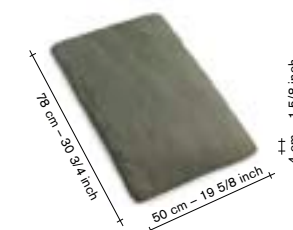

furniture

aligned outdoor cushion s

incl VAT

V9022216
V9022218

finishing / colours

● grey
● black

adv.
325,00
325,00

aligned outdoor cushion l