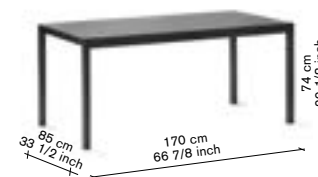

packaging:

— packed one per box
— flat packed

furniture

silent dining table s

incl VAT

V9022200
V9022201
V9022202

finishing / colours

● coal
○ chalk
● clay