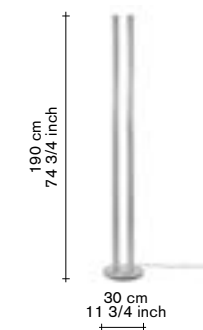

V9022112

finishing / colours

- aluminium

adv.
1165,00

all prices are in euro