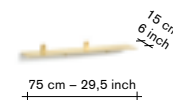

shelf n°1 / brass