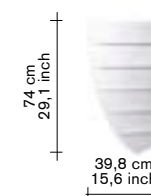

destroyers / builders

etage

material:

100% brass

—small etage

100% aluminium

—small etage

one sizes, two different materials

1— small etage, sheet
metal wall shelf in
brushed aluminium

2— small etage, sheet
metal wall shelf in
brushed brass.

Hooks for wall mounting
included

small etage

V9019001

V9019002

finishing / colours

● aluminium

● brass

incl VAT

adv.

1610,00

2690,00

all prices are in euro