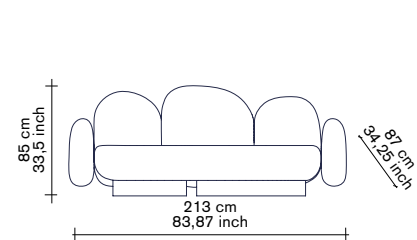

2 seat — sofa with 2 armrests assemble

	finishing / colours	adv.
V9020340	● gijon grey	7990,00
V9020341	● gijon sand	7990,00
V9020403	● gijon green	7990,00
V9020342	● bangar sand	7990,00
V9020343	● sevo grey	7990,00
V9020344	● sevo rust	7990,00
V9020345	● senales grey	7990,00

all prices are in euro