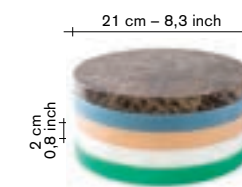

muller van severen

five circles

material:
— 2 circles in marble
20 mm thick.
— 3 circles in
polyethelene
20 mm thick.
— the 3 polyethylene
circles have a
temperature limitation of
max 70° Celcius /
158° Farenheit

five different options:
the colour combinations
are carefully chosen and
can not be customized.

packed in a beautiful
giftbox.

accessories

five circles — set a

incl VAT

V9017040

set a / finishing / colours

- brown marble
- light blue
- pink
- white marble
- green

adv.

510,00