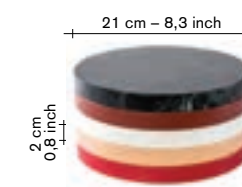

V9017041

set b / finishing / colours

- black marble
- burgundy
- white marble
- pink
- red

adv.

510,00