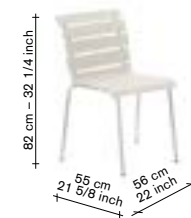

maarten baas

aligned outdoor —

material:

— aluminium with a outdoor powdercoating

different options:

- stackable chairs with or without armrest
- table for 4 persons or 6 persons
- side table / stool
- lounge chair

colours:

- yellow
- off white
- black

maintenance:

We recommend to use a mild soapy detergent and a soft microfiber cloth. Avoid the use of acidic detergents.

packaging:

- chairs: stackable / packed two per box
- stool: non stackable / packed two per box
- tables : knock down / packed one per box
- PE gliders

furniture

aligned outdoor chair

incl VAT