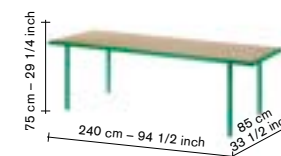

finishing	adv.
V9020734	oak — green 240	3350,00