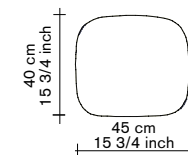

assemble cushion n°2

	finishing / colours	adv.
V9020379	gijon grey	295,00
V9020380	gijon sand	295,00
V9020409	gijon green	295,00
V9020382	sevo grey	295,00
V9020383	sevo rust	295,00
V9020384	senales grey	295,00
V9020381	bangar sand	295,00
V9020385	colorado brick	535,00
V9020386	colorado liver	535,00
V9020387	verve goat	535,00

assemble cushion n°3