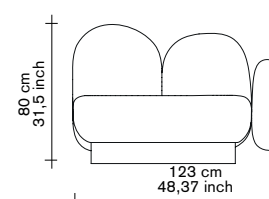

V9020322
V9020323
V9020400
V9020324
V9020325
V9020326
V9020327

finishing / colours

● gijon grey
● gijon sand
● gijon green
● bangar sand
● sevo grey
● sevo rust
● senales grey

adv.
5940,00
5940,00
5940,00
5940,00
5940,00
5940,00
5940,00