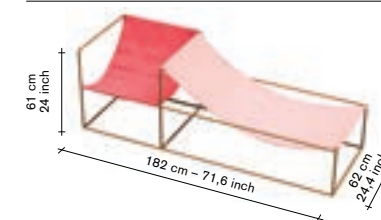

muller van severen

duo seat

material:

— seat frame in steel rod 15mm.
— powder coated seat frame in one colour (mustard).
— seat fabric in 100% linen.

2 different options:

the colour combinations of the fabrics are carefully chosen and can not be customized.

no glides

furniture

duo seat

incl VAT

V9015017RP

finishing / colours

- laquered steel mustard - frame
- red - seat left
- pink - seat right

adv.

3300,00