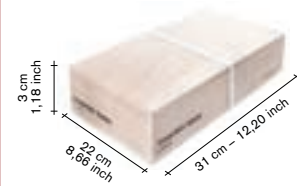

all prices are in euro

cutlery

cutlery

all cutlery is to be purchased per 6 pieces. prices indicated below are unit prices

gift box

incl VAT

B7216956B

finishing / colours