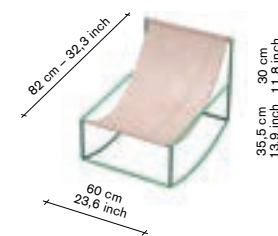

options:

the colour combinations of the fabrics and leather are carefully chosen and can not be customized.

no glides

furniture

rocking chair - leather

incl VAT

V9015018

finishing / colours