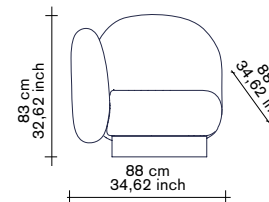

corner seat assemble

V9020310
V9020311
V9020398
V9020312
V9020313
V9020314
V9020315

finishing / colours

● gijon grey
● gijon sand
● gijon green
● bangar sand
● sevo grey
● sevo rust
● senales grey

adv.
4210,00
4210,00
4210,00
4210,00
4210,00
4210,00
4210,00