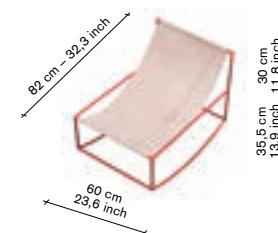

V9018020

finishing / colours

- laquered steel red - frame
- leather - seat

adv.

2380,00