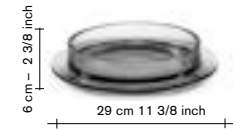

dishes to dishes in glass

incl VAT

V9019451S
V9019451P

1. **colours**
2. oddity
   - ziggy

adv.
81,00
81,00