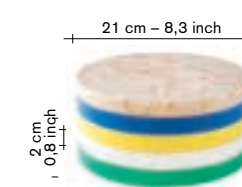

V9017043

set d / finishing / colours

- pink marble
- dark blue
- yellow
- white marble
- green

adv.

510,00