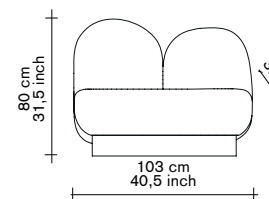

1 seat — sofa assemble

V9020334
V9020335
V9020402
V9020336
V9020337
V9020338
V9020339

finishing / colours

● gijon grey
● gijon sand
● gijon green
● bangar sand
● sevo grey
● sevo rust
● senales grey

adv.
5290,00
5290,00
5290,00
5290,00
5290,00
5290,00
5290,00