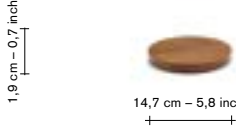

V9019455

finishing / colour

● acacia wood / hunky - dory

adv.

27,50

all prices are in euro