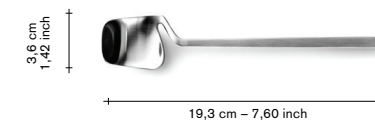

cutlery

all cutlery is to be purchased per 6 pieces. prices indicated below are unit prices

table knife

incl VAT

V8018100
V8018100B

finishing / colours
● stainless
● black brushed

adv.
26,50
33,50

table spoon