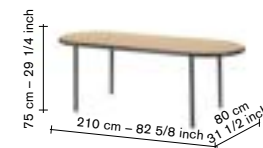

V9020762

finishing

oak — black

210

adv.
3210,00