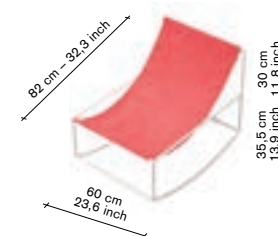

V9018019

finishing / colours

- brass - frame
- leather - seat

adv.

3300,00

rocking chair - linen

V9015019

finishing / colours