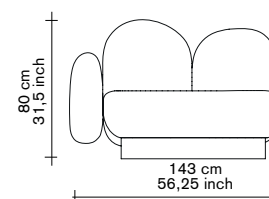

1 seat — sofa with 2 armrests assemble

V9020316
V9020317
V9020399
V9020318
V9020319
V9020320
V9020321

finishing / colours

● gijon grey
● gijon sand
● gijon green
● bangar sand
● sevo grey
● sevo rust
● senales grey

adv.
6695,00
6695,00
6695,00
6695,00
6695,00
6695,00
6695,00