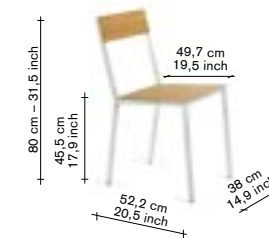

alu chair — oak wood (indoor use only)

excl VAT

V9021001

finishing / colours

- aluminum - frame
- oak - seat
- oak - back

adv.

495,00