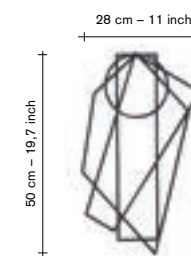

trivets — black

V9015007B

finishing / colours

- black
- black
- black
- black

adv.

124,00

all prices are in euro