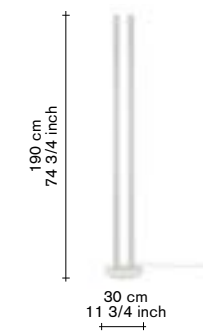

- aluminium
- internal LED
- dimmable

two options:

- brushed aluminium
- white lacquered

mounting instructions:
product sheets available
on the website

CE - certified

lighting

L1 floor lamp

incl VAT