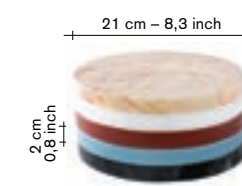

V9017042

set c / finishing / colours

- pink marble
- white
- burgundy
- light blue
- black marble

adv.

510,00