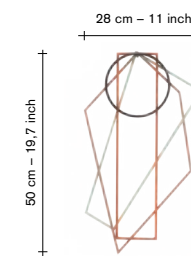

muller van severen

trivets

material:

- —steel rods 6 mm.
- —welded and grinded by hand.
- —powder coated finish.

two different options:

- 1— 4 different colours
- 2— all shapes in black
- the colour combinations are carefully chosen and can not be customized.

packed in a beautiful giftbox.

accessories

trivets — different colours

incl VAT

V9015007A

finishing / colours

- black
- orange
- mint green
- pink

adv.

124,00