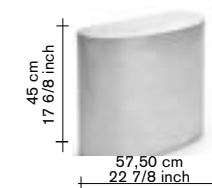

destroyers / builders

assemble
side table + tray —

material:
— natural aluminium,
manually brushed
aluminium, protected
with beeswax. showing
the beauty of aluminium.

furniture

assemble side table

incl VAT