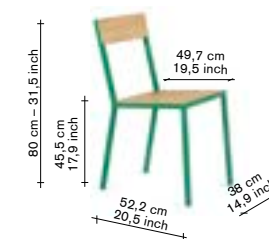

V9021002

finishing / colours

- green - frame
- oak - seat
- oak - back

adv.

495,00