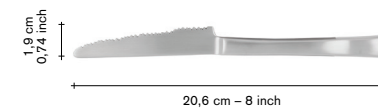

dessert knife

incl VAT

V8017011
V8017011B
V8017011C
V8017011G

finishing / colours

- stainless
- black brushed
- copper brushed
- brass brushed

adv.

11,00
27,50
27,50
24,00

dessert fork