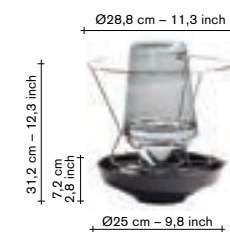

hidden vases —

material

tray:

— stoneware:

4 colours: dark green/
green/amber/grey

— glass:

clear

material

bottle :

— borosilicate glass:

5 colours: dark green/
green/amber/grey/clear

material

frame:

— stainless steel:

2 heights: large / small

10 different options:

— there are 5 different

colour options and 2

possible frame heights.

— tray and bottle are

always in the same

colour shade.

— small frame for a

wider bouquet / large

frame for a higher

bouquet

accessories

hidden vases — small frame

incl VAT

V7016001B

finishing / colours

- grey - tray
- grey - bottle

adv.

185,00

all prices are in euro