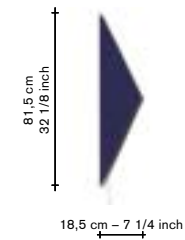

maria scarpulla

tramonti —

material:

- stainless steel
- powdercoated steel
- / wood

options:

- 6 different options:
1. triangular matt blue
2. trapezium line matt off-white
3. rectangular line satin blue
4. eye dark red
5. oval matt green
6. oval polished stainless steel

technical info:

- CE-certified
- LED lamp / max 8 watt: dimmable
- 2500 K / CRI >90
- IP 20, fot interior use only (not in bathrooms)

lighting

Tramonto 01

incl VAT

V9022100

finishing / colours

- blue

adv.
490,00