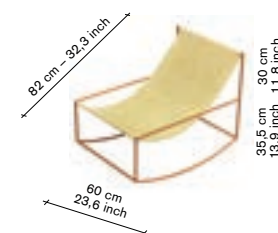

V9015020

finishing / colours

- mustard - frame
- yellow - seat

adv.

2040,00