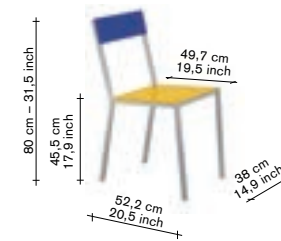

V9016035C

finishing / colours

- aluminium - frame
- yellow - seat
- candy blue - back

adv.

465,00