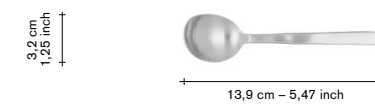

V8016004
V8016004B
V8016004C
V8016004G

finishing / colours

- stainless
- black brushed
- copper brushed
- brass brushed

adv.

14,00
31,00
31,00
25,50

all prices are in euro