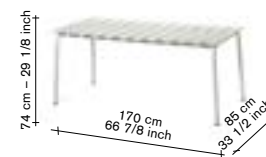

incl VAT

- V9021320
- V9021321
- V9021322

finishing / colours

- off-white
- black
- yellow

adv.

- 795,00
- 795,00
- 795,00

aligned outdoor dining table large

- V9021323
- V9021324
- V9021325