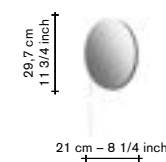

Tramonto 05

incl VAT