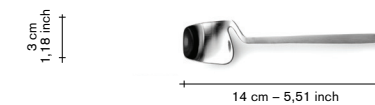

V8018101
V8018101B

finishing / colours
● stainless
● black brushed

adv.
26,50
33,50

table fork

V8018102
V8018102B

finishing / colours
● stainless
● black brushed

adv.
26,50
33,50

coffee spoon