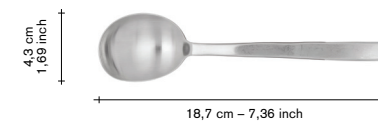

V8017013
V8017013B
V8017013C
V8017013G

finishing / colours

- stainless
- black brushed
- copper brushed
- brass brushed

adv.

16,50
32,00
32,00
26,50

all prices are in euro