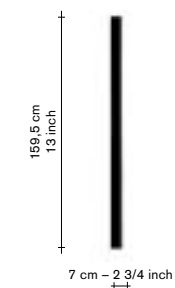

Tramonto 03

V9022102

finishing / colours

- black

adv.
535,00