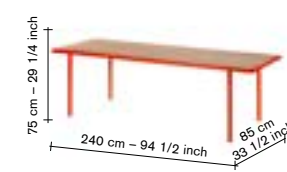

V9020739 finishing cherry — ivory 240 3350,00 adv.

V9020743 finishing cherry — green 240 3350,00 adv.

all prices are in euro