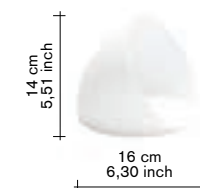

duct table organizer

V9018211W
V9018211B

finishing / colours

- white
- cobalt blue

adv.

235,00
235,00

all prices are in euro