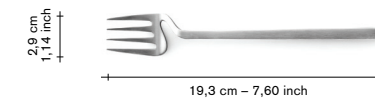

V8018102
V8018102B

finishing / colours
● stainless
● black brushed

adv.
26,50
33,50