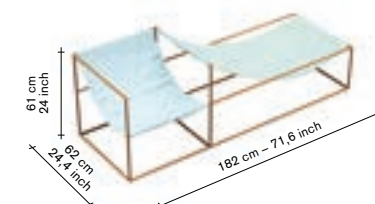

V9015017BG

finishing / colours

- laquered steel mustard - frame
- blue - seat left
- green - seat right

adv.

3300,00

all prices are in euro