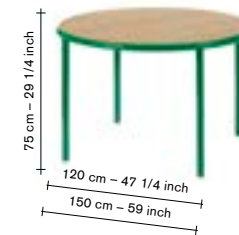

furniture

round wooden table

incl VAT

		finishing / size		adv.
V9020700		birch — green	120	2540,00
V9020716		birch — green	150	3295,00

		finishing / size		adv.
V9020701		walnut — green	120	2995,00
V9020717		walnut — green	150	3215,00