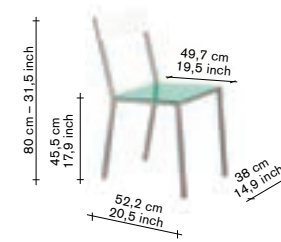

V9016035D

finishing / colours

- aluminium - frame
- green - seat
- white - back

adv.

465,00

all prices are in euro