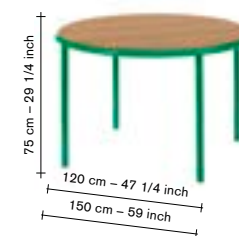

finishing / size		adv.
V9020703		cherry — green	120	2540,00
V9020719		cherry — green	150	2995,00

all prices are in euro