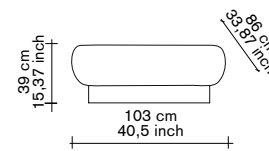

destroyers / builders

assemble

material: sofa

— **internal frame:** wood combined with plywood
— **base:** wood covered in natural aluminium, manually grinded showing the beauty of the aluminium

— **foam:** polyurethane foam, polyester fiber cover

— covers:

gijon: cotton, viscose, linen
Martindale: 20000 cycles
bangar: wool, linen, viscose, cotton
Martindale: 50000 rubs
sevo: wool, linen, viscose, cotton
Martindale: 25000 cycles

washing instructions:

professional cleaning only; covers cannot be removed

different options:

the assemble sofa designed by destroyers/builders encourages exactly what the name suggests: to assemble your own sofa. The asymmetrical cushions are assembled into different sofa-elements: single seaters to choose from, two-seaters, corner elements, poufs and side tables to play around with.

elements:

— sofa: 4 basic elements, 1 seat and 2 seat can be customized with our without armrest(s);
7 different colours

ottoman assemble