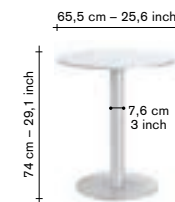

muller van severen

furniture

round table S —
for indoor and outdoor use

material:

100% aluminium
— tabletop in aluminium
sheet 15 mm.
— outer column in
extruded aluminium tube
76 mm.
— tablefoot in aluminium
sheet 15 mm.

finishing:

— manually grinded
surface showing the
beauty of aluminium,
protected with beeswax
(this natural protection
needs to be done
regularly to be outdoor
protected).

glides

in polyethelene.

round table s

incl VAT

finishing / colours

V9016034A

● aluminium

adv.
1290,00

all prices are in euro