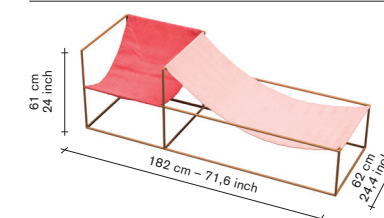

muller van severen

duo seat

material:

- seat frame in steel rod 15mm.
- powder coated seat frame in one colour (mustard).
- seat fabric in 100% linen.

2 different options:

the colour combinations of the fabrics are carefully chosen and can not be customized.

no glides

furniture

duo seat

V9015017RP

finishing / colours

- laquered steel mustard - frame
- red - seat left
- pink - seat right

incl VAT

3470,00

excl VAT

2867,77