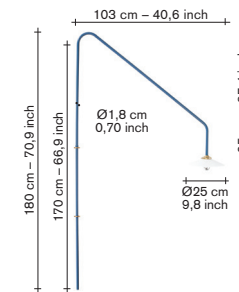

hanging lamp n°4