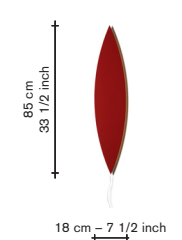

Tramonto 04

V9022103

finishing / colours

● dark red

680,00

561,98