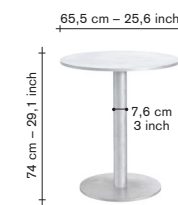

muller van severen

alu table S — round & square

material:
Manually brushed
aluminium, protected
with beeswax

maintenance:
in- & outdoor use. Use a
soft, damp cloth
to clean. This natural
protection of beeswax
needs to be done
regularly to be outdoor
protected.

packaging:
Normal packaging.

customization:
Starting from 25 pieces,
the customization in
height is possible,
subject to the brand's
approval.

furniture

round table s

V9016034A

finishing / colours

● aluminium

incl VAT

excl VAT

1350,00

1115,70