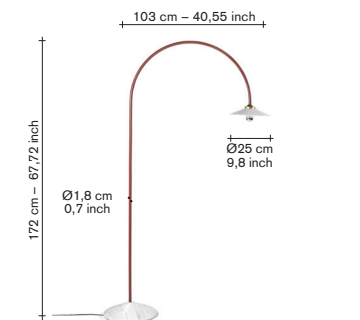

standing lamp marble n°2

	finishing / colours	incl VAT	excl VAT
V9023002-004	● ivory	1390,00	1148,76
V9023002-300	● red	1390,00	1148,76
V9023002-302	● menie red	1390,00	1148,76
V9023002-500	● green	1390,00	1148,76
V9023002-900	● black	1390,00	1148,76

all prices are in euro