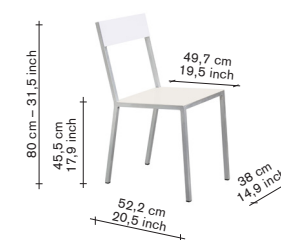

V9016035Q

finishing / colours

- aluminium - frame
- ivory - seat
- white - back

480,00 396,69

all prices are in euro