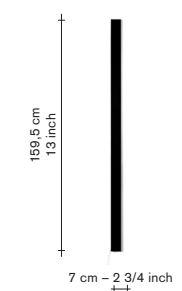

Tramonto 03

V9022102

finishing / colours

● black

600,00

495,87