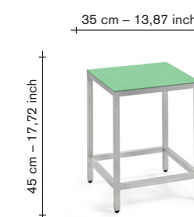

V9025200-500

finishing / colours
● aluminium - frame
● green - top

290,00

239,67