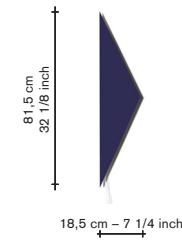

maria scarpulla

tramonti —

material:

— stainless steel
— powdercoated steel
/ wood

options:

— 6 different options:
1. triangular matt blue
2. trapezium line matt off-white
3. rectangular line satin blue
4. eye dark red
5. oval matt green
6. oval polished stainless steel

technical info:

— CE-certified
— LED lamp / max 8 watt: dimmable
— 2500 K / CRI >90
— IP 20, fot interior use only (not in bathrooms)

lighting

Tramonto 01

V9022100

finishing / colours

● blue

incl VAT

540,00

excl VAT

446,28