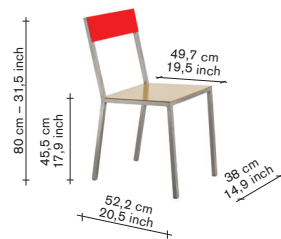

#### finishing / colours

- aluminium - frame
- green - seat
- white - back

465,00

396,69

all prices are in euro

furniture

alu chair

incl VAT excl VAT