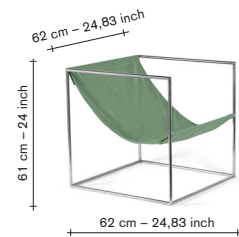

1280,00

1057,85

V9025002-400

finishing / colours

- stainless steel - frame
- pink - seat

1280,00

1057,85

V9025002-500