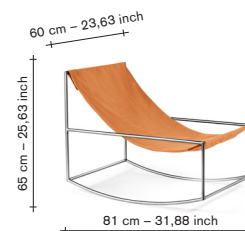

V9025001-400

finishing / colours

- stainless steel - frame
- pink - seat

1500,00

1239,67