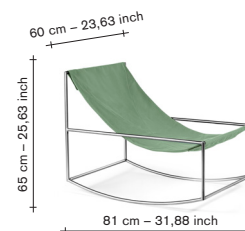

V9025001-500

finishing / colours

- stainless steel - frame
- green - seat

1500,00

1239,67