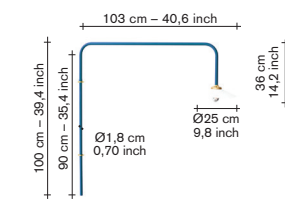

hanging lamp n°5