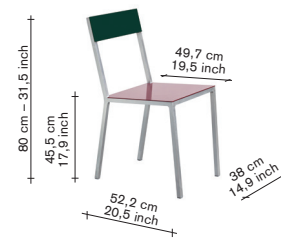

V9016035L

finishing / colours

- aluminium - frame
- burgundy - seat
- candy green - back

480,00 396,69