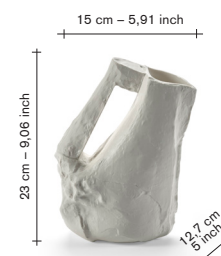

jug II

finishing / colours		incl VAT	excl VAT
V9024105-005	○ white	60,00	49,59