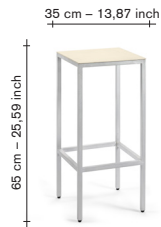

**finishing / colours**  
 ● aluminium - frame  
 ● aluminium - top

290,00

239,67

all prices are in euro

furniture

alu bar stool M

incl VAT excl VAT

V9025201-004