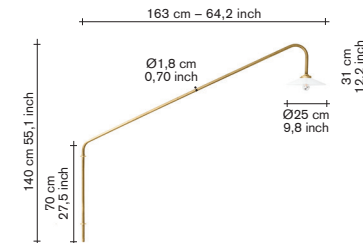

hanging lamp n°1 - brass

	finishing / colours			
V9015014MD	●	brass	1260,00	1041,32