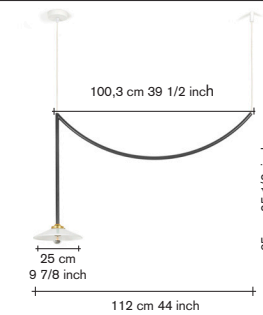

ceiling lamp n°5

finishing / colours

- V9020601GD ● green
- V9020601ID ● ivory
- V9020601MD ● brass
- V9020601RD ● red
- V9020601ZD ● black

750,00

619,83

V9020601GD	750,00	619,83
V9020601ID	750,00	619,83
V9020601MD	1280,00	1057,85
V9020601RD	750,00	619,83
V9020601ZD	750,00	619,83