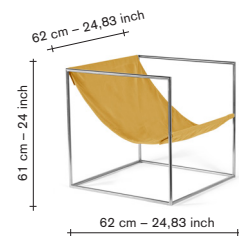

V9025002-200

finishing / colours

- stainless steel - frame
- yellow - seat

1280,00

1057,85