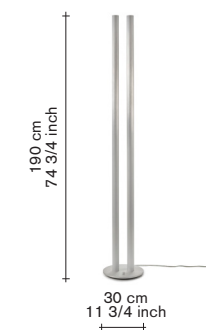

V9022112

finishing / colours

- aluminium

1200,00

991,74

all prices are in euro