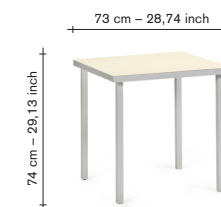

muller van severen

alu table S, M, L —

material:

Base: alu square tubes with transparent powder coating.
Top: powder coated aluminium.

maintenance:

Use a soft, damp cloth to clean. No detergents.

packaging:

Normal flat packaging

customization:

With a minimum order of 50 pieces you can customize the color. (e.g., pink or yellow for the dining table S, pink or green for the dining table M and yellow or green for the dining table L).

furniture

alu tables dining table S

incl VAT

excl VAT

V9023200-004

finishing / colours

- aluminium - frame
- ivory - top

850,00

702,48