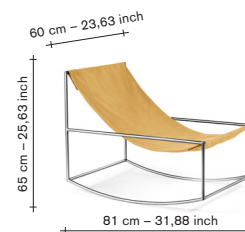

V9025001-200

finishing / colours

- stainless steel - frame
- yellow - seat

1500,00

1239,67