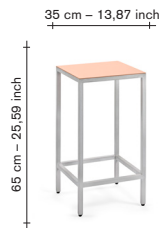

V9025201-400

finishing / colours

- aluminium - frame
- pink - top

375,00

309,92