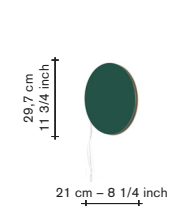

Tramonto 06

V9022105

finishing / colours

● dark green

420,00

347,11

all prices are in euro