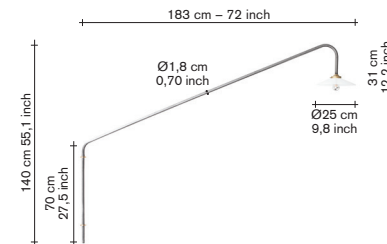

muller van severen

hanging lamps —

material:

Frame in steel or brass tube (18 MM), powder coated finish, wall brackets and lamp socket have a brass color, lamp shade in white milk glass.

technical info:

Cable length: 2m
switch: yes, handswitch
dimable: yes
max watt: 5W
max volt: 240V
bulb: included
certification: I
environment: indoor
light source: E27
kelvin: 2700 Kelvin
IP: IP20

packaging:

Normal packaging

lighting

hanging lamp n°1

	finishing / colours			
V9015014BD	●	blue	950,00	785,12
V9015014CD	●	curry	950,00	785,12
V9015014GD	●	green	950,00	785,12
V9015014UD	●	unlaquered	950,00	785,12
V9015014ZD	●	black	950,00	785,12

incl VAT   excl VAT