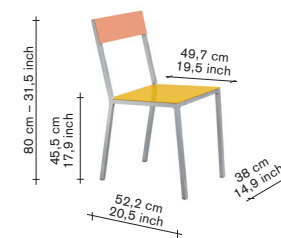

muller van severen

alu chair — for indoor and outdoor use

material:

100% aluminium chairframe in square aluminium tube 20x20 mm / seat and back in aluminium sheet 3 mm.

two options for the chair frame:

1— natural aluminium, manually grinded showing the beauty of aluminium.

2— powder coated with uv protective matt transparent varnish.

colors & combinations:

13 colour combinations and 3 version in oak wood: for seat and back

1— all powder coated with uv-protective laquer. The textures of the laquer vary from to glossy candy colours to textured ral-colours.

2— oak wood: 4 mm brich blywood with top veneer oak. the top of 70% PEFC certified materials. Coated in matt natural lacquer varnish / UV rasistant indoor use only.

glides:

in polyethelene.

customization:

Starting from 26 pieces, the combination of colors can be customized as long as both colors are already part of the current selection, subject to brand approval.

furniture

alu chair

incl VAT

excl VAT

V9016035A

finishing / colours

- aluminium - frame
- yellow - seat
- pink - back

480,00

396,69