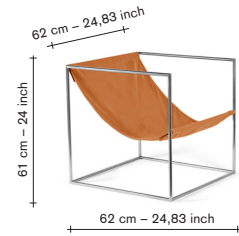

V9025002-400

finishing / colours

- stainless steel - frame
- pink - seat

1280,00

1057,85