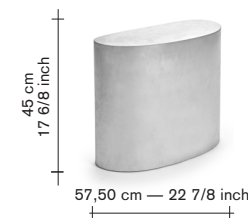

destroyers / builders

assemble
side table —

material:
— natural aluminium,
manually brushed
aluminium, protected
with beeswax. showing
the beauty of aluminium.

furniture

assemble side table

incl VAT

excl VAT

V9020411

finishing / colours

● aluminium

820,00

677,69

all prices are in euro