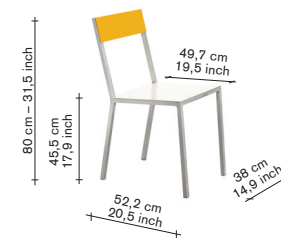

V9016035B

finishing / colours

- aluminium - frame
- white - seat
- yellow - back

480,00

396,69