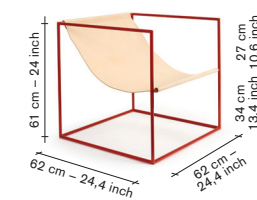

muller van severen

solo seat

material:

— seat frame in steel rod 15 mm.
— powder coated seat frame in white or red.
— leather seat: 100% natural leather, tanned in traditional methods to maintain its natural colour and soft feel. Over time the leather will acquire a patina and may also darken due to UV-light.

2 different options:

the colour combinations are carefully chosen and cannot be customized

no glides

furniture

solo seat - leather

V9018021

finishing / colours

- red - frame
- leather - seat

incl VAT

2370,00

excl VAT

1958,68