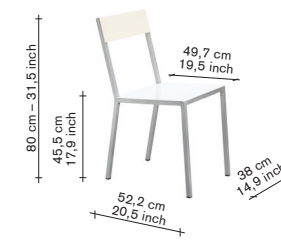

V9016035M

finishing / colours

- aluminium - frame
- curry - seat
- candy purple - back

480,00 396,69

furniture

alu chair

incl VAT excl VAT

V9016035G