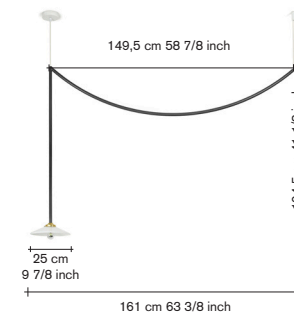

ceiling lamp n°4

finishing / colours

- V9020600GD ● green
- V9020600ID ● ivory
- V9020600MD ● brass
- V9020600RD ● red
- V9020600ZD ● black

incl VAT

excl VAT

V9020600GD	750,00	619,83
V9020600ID	750,00	619,83
V9020600MD	1280,00	1057,85
V9020600RD	750,00	619,83
V9020600ZD	750,00	619,83