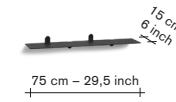

muller van severen

shelf n°1/2/3/4

material:

— steel sheet 4mm
— fine textured powder
coated finish
or
— brass 3mm

options:

— 4 different sizes:
750mm(l) x 150mm(d)
1000mm(l) x 250mm(d)
1500mm(l) x 250mm(d)
2000mm(l) x 250mm(d)
— 5 different colours:
cream white / anthracite
/ mustard / brick red /
light grey
—
brass
750mm(l) x 150mm(d)

each size exists in each
colour + shelf n°1 in
brass 3mm

furniture

shelf n°1

	finishing / colours	incl VAT	excl VAT
V9017100LG	● light grey	235,00	194,21
V9017100MU	● mustard	235,00	194,21
V9017100R	● brick red	235,00	194,21
V9017100W	● cream white	235,00	194,21
V9017100Z	● anthracite	235,00	194,21