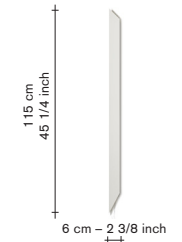

Tramonto 02

V9022101

finishing / colours

● off-white

485,00

400,83