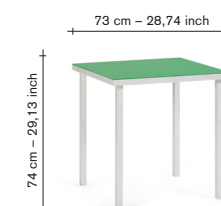

V9023200-500

finishing / colours

- aluminium - frame
- green - top

850,00

702,48

all prices are in euro