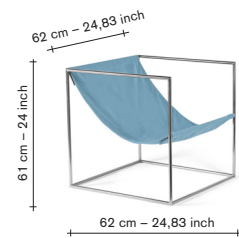

V9025002-602

finishing / colours

- stainless steel - frame
- light blue - seat

1280,00

1057,85

all prices are in euro