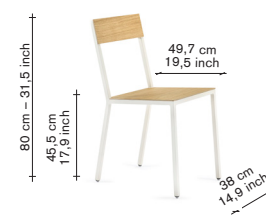

\*prices on demand

V9021002

finishing / colours

- green - frame
- oak - seat
- oak - back

\*prices on demand

V9021003

finishing / colours

- off-white - frame
- oak - seat
- oak - back