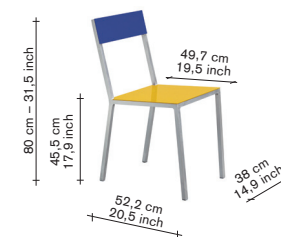

V9016035C

finishing / colours

- aluminium - frame
- yellow - seat
- candy blue - back

480,00

396,69