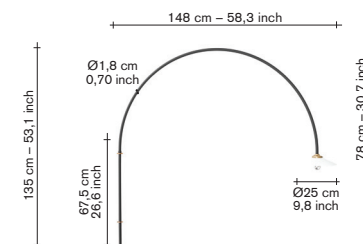

hanging lamp n°3

	finishing / colours			
V9015030ID	●	ivory	960,00	793,39
V9015030RD	●	menie red	960,00	793,39
V9015030ZD	●	black	960,00	793,39
V9015030-806	●	chromed steel	960,00	793,39

all prices are in euro