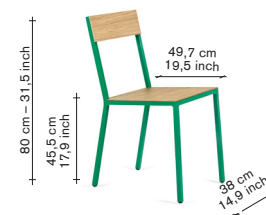

V9021002

finishing / colours

- green - frame
- oak - seat
- oak - back

*prices on demand