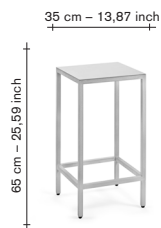

V9025201-800

finishing / colours

- aluminium - frame
- aluminium - top

375,00

309,92