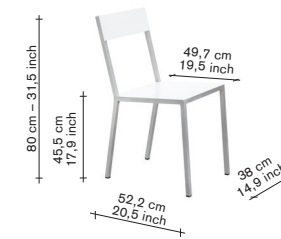

V9016035O

finishing / colours

- aluminium - frame
- white - seat
- white - back

480,00 396,69