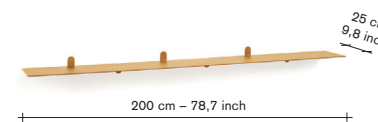

shelf n°4

	finishing / colours	incl VAT	excl VAT
V9017103LG	● light grey	465,00	384,30
V9017103MU	● mustard	465,00	384,30
V9017103R	● brick red	465,00	384,30
V9017103W	● cream white	465,00	384,30
V9017103Z	● anthracite	465,00	384,30

all prices are in euro