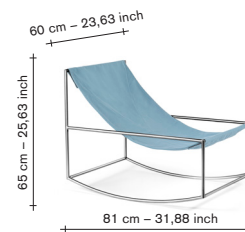

V9025001-602

finishing / colours

- stainless steel - frame
- light blue - seat

1500,00

1239,67

all prices are in euro