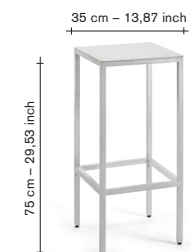

V9025202-800

finishing / colours

- aluminium - frame
- aluminium - top

425,00

351,24

all prices are in euro