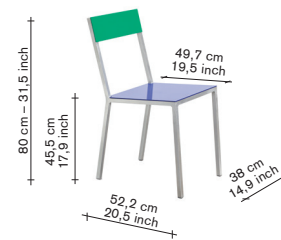

V9016035E

finishing / colours

- aluminium - frame
- curry - seat
- red - back

480,00 396,69

V9016035F

finishing / colours

- aluminium - frame
- burgundy - seat
- pink - back

480,00 396,69