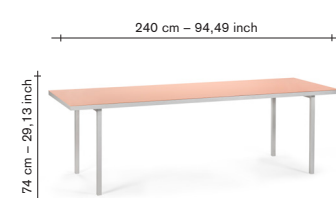

V9023202-400

finishing / colours

- aluminium - frame
- pink - top

2350,00   1942,15

all prices are in euro