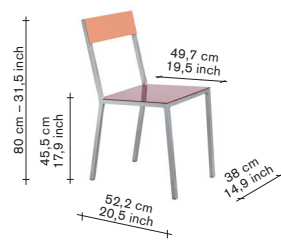

V9016035F

finishing / colours

- aluminium - frame
- burgundy - seat
- pink - back

480,00 396,69