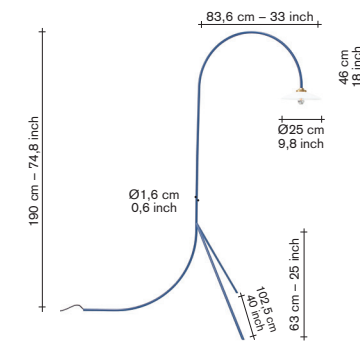

muller van severen

lighting

standing lamp n°1

material:

Frame in steel or brass tube (16 MM), powder coated finish, lamp socket has a brass color, lamp shade in white milk glass.

technical info:

Cable length: 2m
switch: yes, footswitch
dimable: no
max watt: 5W
max volt: 240V
bulb: included
certification: II
environment: indoor
light source: E27
kelvin: 2700 Kelvin
IP: IP20

packaging:

Normal packaging

standing lamp n°1

	finishing / colours	incl VAT	excl VAT
V9015013B	● blue	1690,00	1396,69
V9015013C	● curry	1690,00	1396,69
V9015013G	● green	1690,00	1396,69
V9015013LG	● light grey	1690,00	1396,69
V9015013M	● brass	2490,00	2057,85
V9015013Z	● black	1690,00	1396,69

standing lamp marble n°1