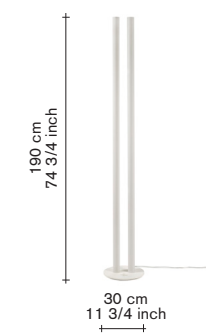

pierric de coster

L1 floor lamp —

material:

- aluminium
- internal LED
- dimmable

two options:

- brushed aluminium
- white lacquered

mounting instructions:

product sheets available
on the website

CE - certified

lighting

L1 floor lamp

V9022111

finishing / colours

- white

incl VAT

1200,00

excl VAT

991,74