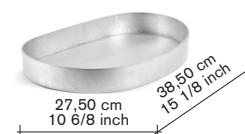

## material:

— natural aluminium, manually brushed aluminium, protected with beeswax. showing the beauty of aluminium.

accessories

tray assemble

incl VAT

excl VAT

V9020412

finishing / colours