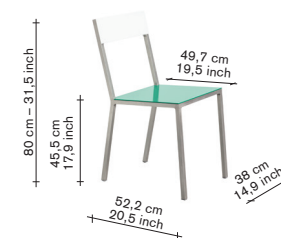

V9016035D

finishing / colours

- aluminium - frame
- green - seat
- white - back

465,00

396,69

all prices are in euro