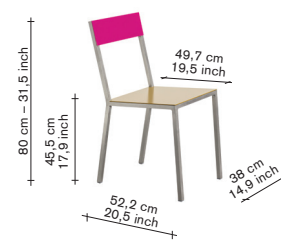

V9016035K

finishing / colours

- aluminium - frame
- dark blue - seat
- green - back

480,00 396,69

V9016035L

finishing / colours

- aluminium - frame
- burgundy - seat
- candy green - back

480,00 396,69