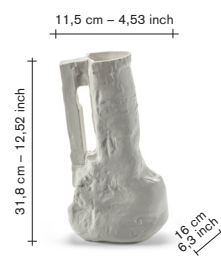

accessories

vase I

finishing / colours		incl VAT	excl VAT
V9024100-005	○ white	90,00	74,38