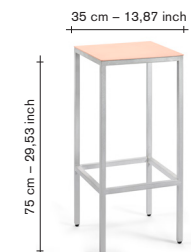

V9025202-400

finishing / colours

- aluminium - frame
- pink - top

425,00

351,24