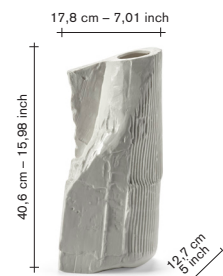

vase II

finishing / colours		incl VAT	excl VAT
V9024102-005	○ white	135,00	111,57