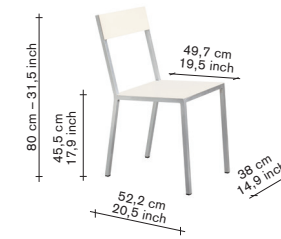

finishing / colours

- aluminium - frame
- white - seat
- ivory - back

480,00 396,69

V9016035O

finishing / colours

- aluminium - frame
- white - seat
- white - back

480,00 396,69

V9016035P