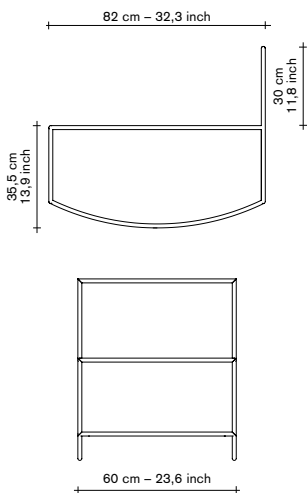

MULLER VAN SEVEREN

CHAIRS & SEATS

for valerie_objects

ROCKING CHAIR

€ 2.040
lacquered steel, textile

€ 2.380
lacquered steel, leather seat

€ 2.500
brass, textile

€ 3.300
brass, leather seat

colour combinations — rocking chair

	frame	seat
V9015018	 lacquered steel green	 leather
V9018020	 lacquered steel red	 leather
V9018019	 brass	 leather
V9015019	 lacquered steel white	 red
V9015020	 lacquered steel mustard	 yellow
V9015021	 brass	 pink

prices incl. 21% vat
transport cost exclusive