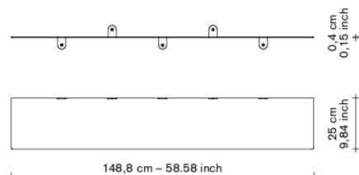

mustard

L: 148,8 cm

W: 25 cm

H: 11,6 cm

shelf n°3 — steel sheet 4mm / fine textured powder coated finish

				
light grey	mustard	brick red	cream white	anthracite
V9017102LG	V9017102MU	V9017102R	V9017102W	V9017102Z