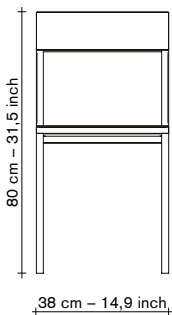

prices incl. 21% vat
transport cost exclusive

www.valerietraan.be | reyndersstraat 12 | 2000 antwerp | belgium | info: +32 475 75 94 59 | gallery@valerietraan.be