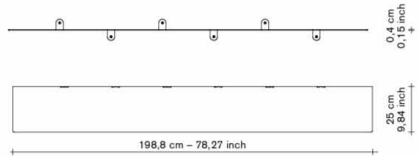

SHELF n°4

€ 435

anthracite

L: 198,8 cm

W: 25 cm

H: 11,6 cm

shelf n°4 — steel sheet 4mm / fine textured powder coated finish

				
light grey	mustard	brick red	cream white	anthracite
V9017103LG	V9017103MU	V9017103R	V9017103W	V9017103Z