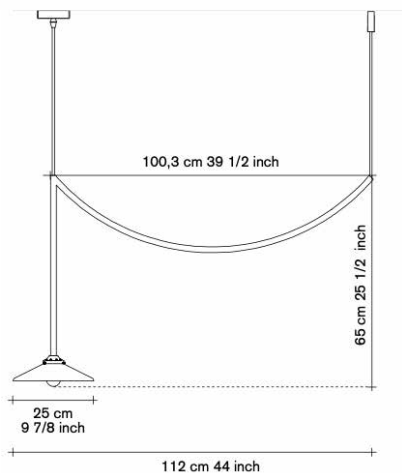

MULLER VAN SEVEREN

CEILING

for valerie_objects

CEILING LAMP N°5

N°5 powder coated steel
€ 690

N°5 brass
€ 1.190

L: 65 cm
W: 100,3 cm
H: 56 cm
cable length (3m)

colours — ceiling lamp n°5

green	ivory	brass	red	black
V9020601G	V9020601I	V9020601M	V9020601R	V9018002Z

prices incl. 21% vat
transport cost exclusive

www.valerietraan.be | reyndersstraat 12 | 2000 antwerp | belgium | info: +32 475 75 94 59 | gallery@valerietraan.be