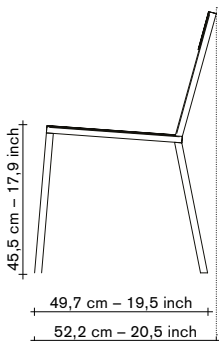

MULLER VAN SEVEREN

CHAIRS & SEATS

ALU CHAIR / OAK

€ 495

aluminum frame
+ oak wood

L: 80 cm
W: 38 x 49 cm

indoor use

prices incl. 21% vat
transport cost exclusive

(PE is not UV resistant)

L: 80 CM

W: 38 CM

W (between legs): 49 cm

seat	back
lightblue	pink
green	yellow
pink	redbrown
lightblue	green
pink	yellow
green	redbrown
green	brightblue
lightblue	redbrown

prices incl. 21% vat
transport cost exclusive