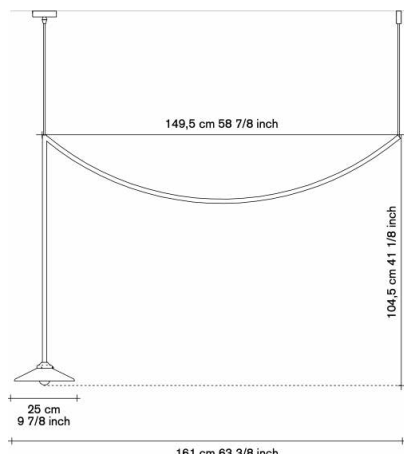

CEILING LAMP N°4

N°4 powder coated steel
€ 690

N°4 brass
€ 1.190

L: 104,5 cm
W: 149,50 cm
H: 95 cm
cable length (3m)

colours — ceiling lamp n°4

				
green	ivory	brass	red	black
V9020600G	V9020600I	V9020600M	V9020600R	V9018000Z