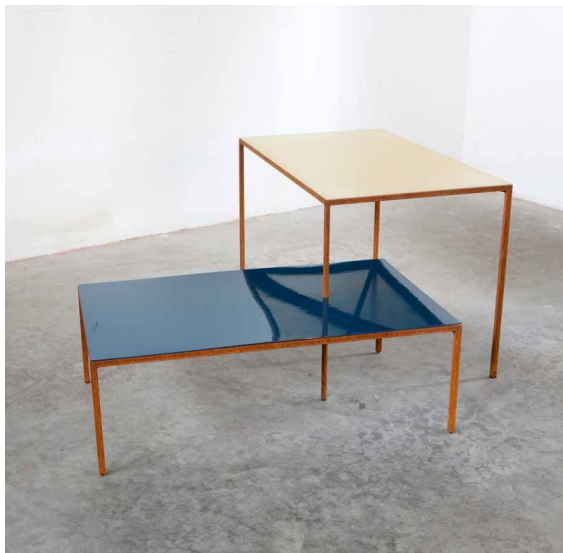

MULLER VAN SEVEREN

RACKS & MULTIFUNCTIONALS

TABLE + LOW TABLE

€ 6.780

rust + ivory

limited edition 12

lacquered steel, rusted steel, brass
(low table on wheels)

table:	low table:
L: 120 cm	L: 120 cm
W: 70 cm	W: 70 cm
H: 75 cm	H: 40 cm