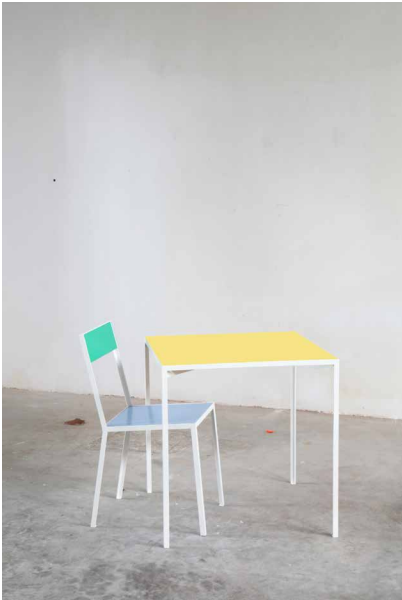

MULLER VAN SEVEREN

TABLES

TABLE S

€ 2.540

laquered steel white, polyethylene
(PE is not UV resistant)

H: 73 cm

L: 70 cm

W: 70 cm