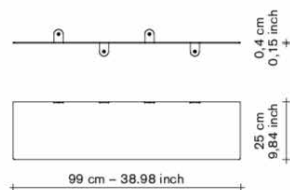

MULLER VAN SEVEREN

SHELVES

for valerie_objects

SHELF n°2

€ 235

brick red

L: 99 cm

W: 25 cm

H: 11,6 cm

shelf n°2 — steel sheet 4mm / fine textured powder coated finish

light grey	mustard	brick red	cream white	anthracite
V9017101LG	V9017101MU	V9017101R	V9017101W	V9017101Z

SHELF n°3

€ 370

mustard

L: 148,8 cm

W: 25 cm

H: 11,6 cm

shelf n°3 — steel sheet 4mm / fine textured powder coated finish

light grey	mustard	brick red	cream white	anthracite
V9017102LG	V9017102MU	V9017102R	V9017102W	V9017102Z

prices incl. 21% vat
transport cost exclusive

www.valerietraan.be | reyndersstraat 12 | 2000 antwerp | belgium | info: +32 475 75 94 59 | gallery@valerietraan.be