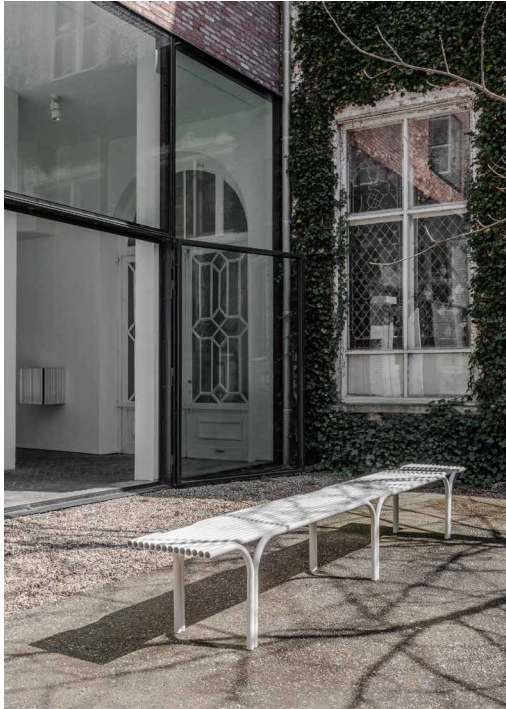

MULLER VAN SEVEREN

—
ALLTUBES

ALLTUBES double bench white, 2020
€ 5.560

powdercoated stainless steel
42 x 290 x 39 cm

prices incl. 21% vat
transport cost exclusive

www.valerietraan.be | reyndersstraat 12 | 2000 antwerp | belgium | info: +32 475 75 94 59 | gallery@valerietraan.be