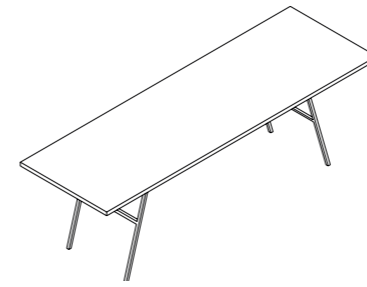

SIZE 75cm x 35 cm

PRICE € 3900
price exclusive vat - exclusive transport cost

catalogue retail

long table

MATERIAL lacquered steel frame (red) with polyethylene top (pink, light blue or green)

SIZE 250 cm x 80 cm x 75 cm