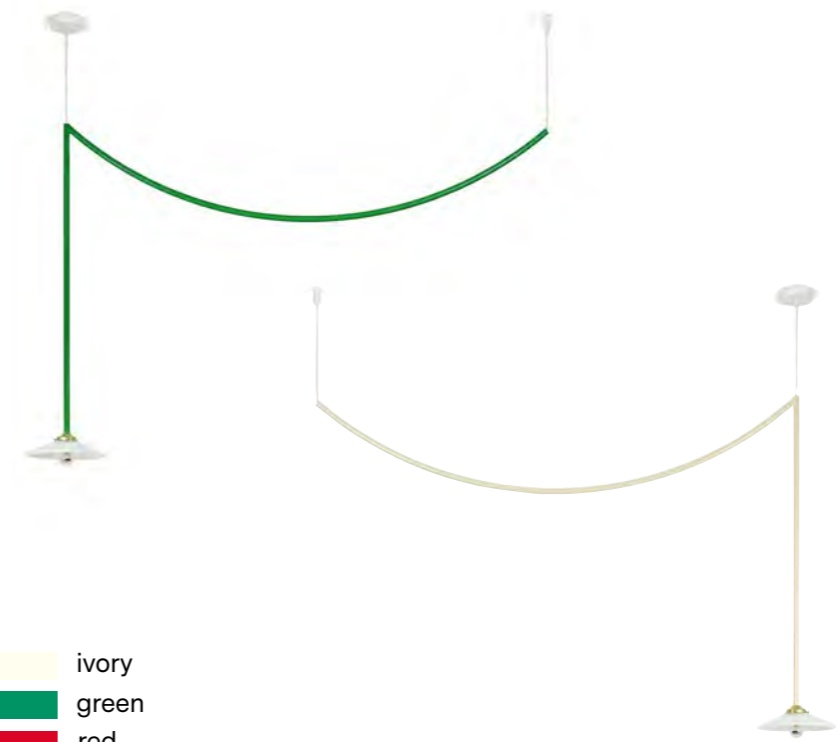

-  black
-  brass

lamp n°1

price: 404,96€ (STEEL) - 570,25€ (BRASS)
dimensions: 91,5cm x 93cm heigh

-  black
-  brass

lamp n°2

price: 404,96€ (STEEL) - 570,25€ (BRASS)
dimensions: 66,5cm x 117,5cm heigh

-  black
-  brass

lamp n°3

price: 322,31€ (STEEL) - 487,606€ (BRASS)
dimensions: 51,5cm x 72,5cm heigh

- ivory
- green
- red
- black
- brass

lamp n°4

price: 570,25€ (STEEL) - 983,47€ (BRASS)
dimensions lamp: 148cm x 95cm heigh