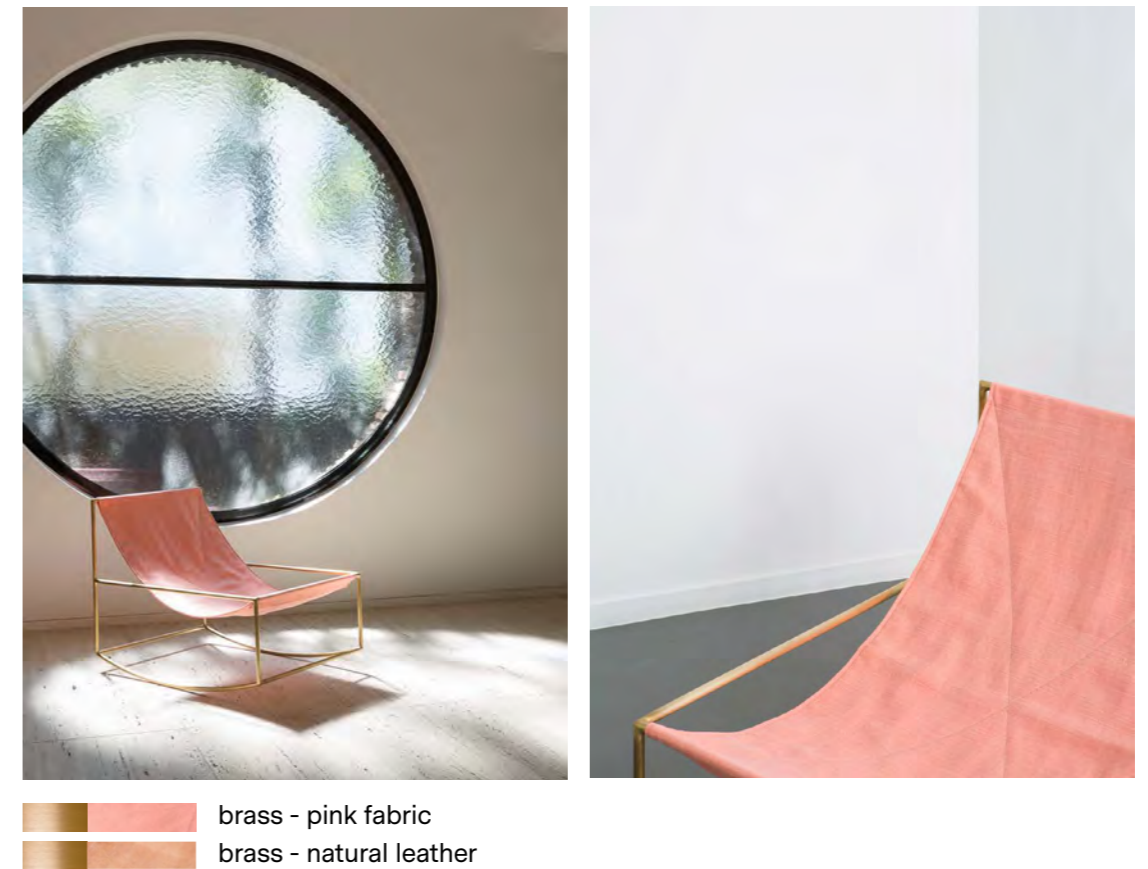

rocking chair

MATERIAL	brass frame with fabric (pink) or natural leather
SIZE	82 cm x 60 cm x 35,5 cm (seat), 65,5 cm (total)
PRICE	€ 2066,12 (textile) - € 2727,27 (leather) <i>price exclusive vat - exclusive transport cost</i>