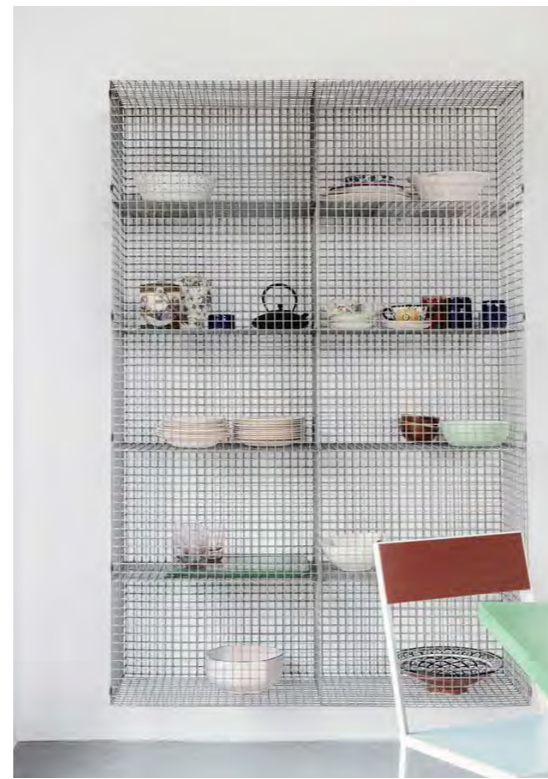

muller van severen

MATERIAL	stainless steel or powder coated (white / red / green) stainless steel
SIZE	120 cm x 35 cm x 180 cm
PRICE	€ 4500 - € 4800 (powder coated) <i>price exclusive vat - exclusive transport cost</i>

catalogue retail

MATERIAL	stainless steel or powder coated stainless steel (white / red / green / blue)
SIZE	90 cm x 35 cm x 96 cm
PRICE	€ 3600 - € 3800 (powder coated) <i>price exclusive vat - exclusive transport cost</i>