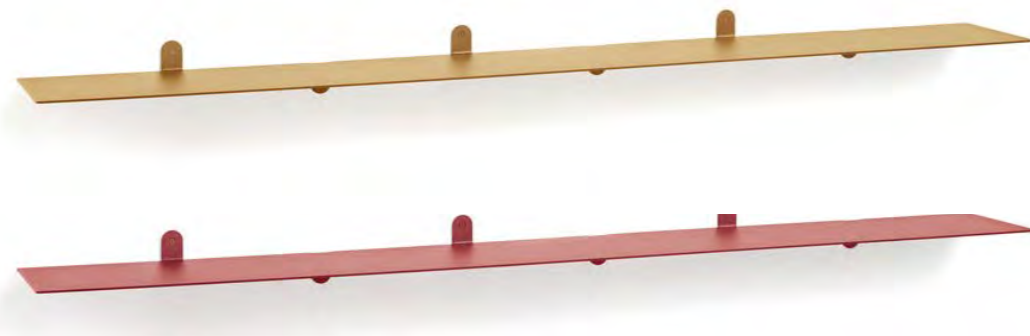

-  white
-  mustard
-  red
-  light grey
-  black
-  brass

shelf n°1
price: € 181,82 (STEEL) - € 462,81 (BRASS)
dimensions: 74cm x 15cm

-  white
-  mustard
-  red
-  light grey
-  black

shelf n°2
price: € 194,21
dimensions: 100cm x 25cm

muller van severen

- white
- mustard
- red
- light grey
- black

shelf n°3

price: € 305,79

dimensions: 150cm x 25cm

- white
- mustard
- red
- light grey
- black

shelf n°4

price: € 359,50

dimensions: 200cm x 25cm

catalogue retail

5 circles

MATERIAL	variations of marble and polyethylene
SIZE	Ø 21 cm x 2 cm (5 circles)
PRICE	€ 421,49 <i>price exclusive vat - exclusive transport cost</i>

set b