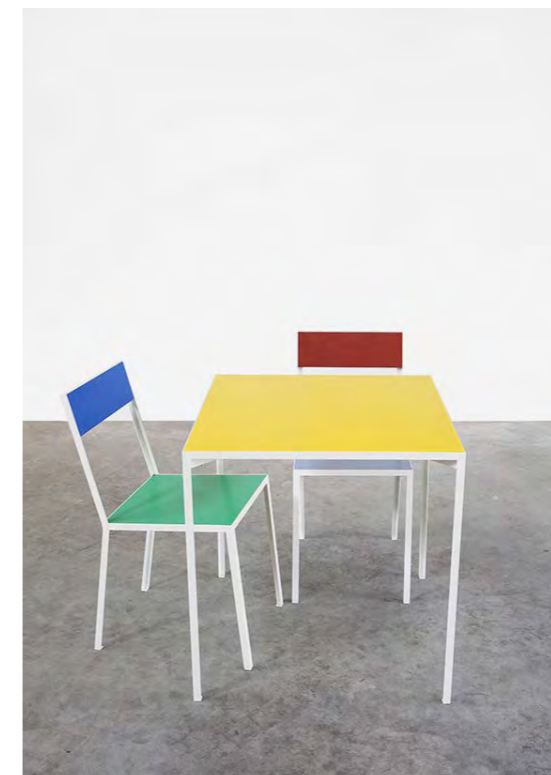

catalogue retail

table s

MATERIAL	lacquered (white) steel frame with polyethylene (pink, yellow, light blue, green or brown-red) or marble top
SIZE	70 cm x 70 cm x 73 cm
PRICE	€ 2200 (polyethylene) <i>price exclusive vat - exclusive transport cost</i>

muller van severen

marble bench

MATERIAL variations of marble

SIZE 175 cm x 37,5 cm x 40cm

PRICE € 4600
price exclusive vat - exclusive transport cost

catalogue retail

round table

MATERIAL rusted or lacquered (red) steel frame with polyethylene top (pink, yellow or light blue)