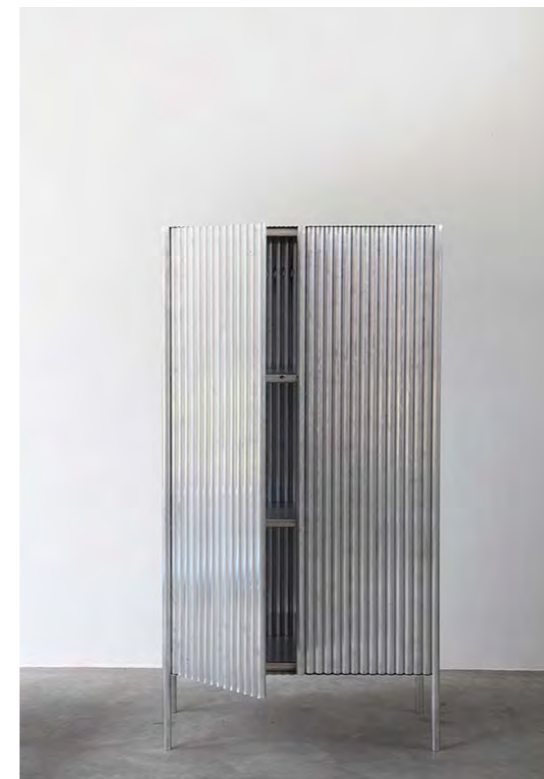

ombra block

MATERIAL	100% Himalayan wool
SIZE	standard size 230cm x 300cm
PRICE	for all information please contact: cc-tapis

ombra

MATERIAL	70% Himalayan Wool, 30% silk colors : brick - grey - green
SIZE	standard size 230cm x 300cm
PRICE	for all information please contact: cc-tapis