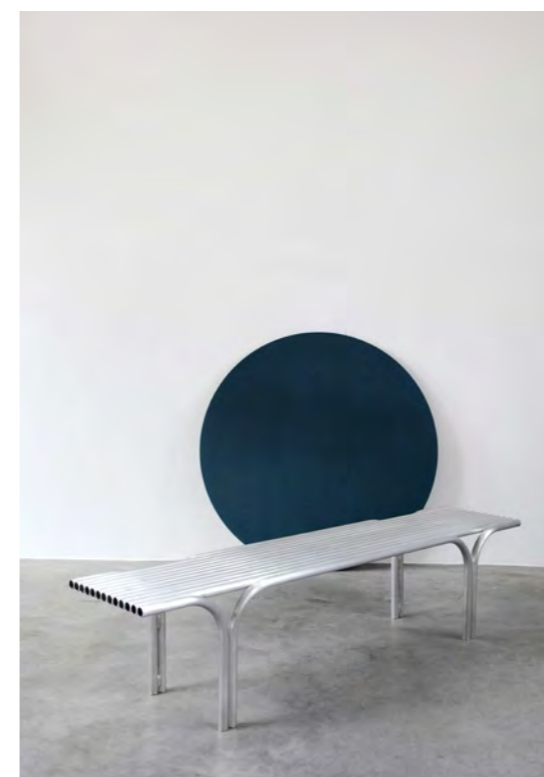

MATERIAL aluminium or powdercoated stainless steel

SIZE 175 cm x 39 cm x 42 cm
290 cm x 39cm x 42cm

PRICE € 3500 - € 4300 (large)
coated € 3800 - € 4800 (large)
price exclusive vat - exclusive transport cost