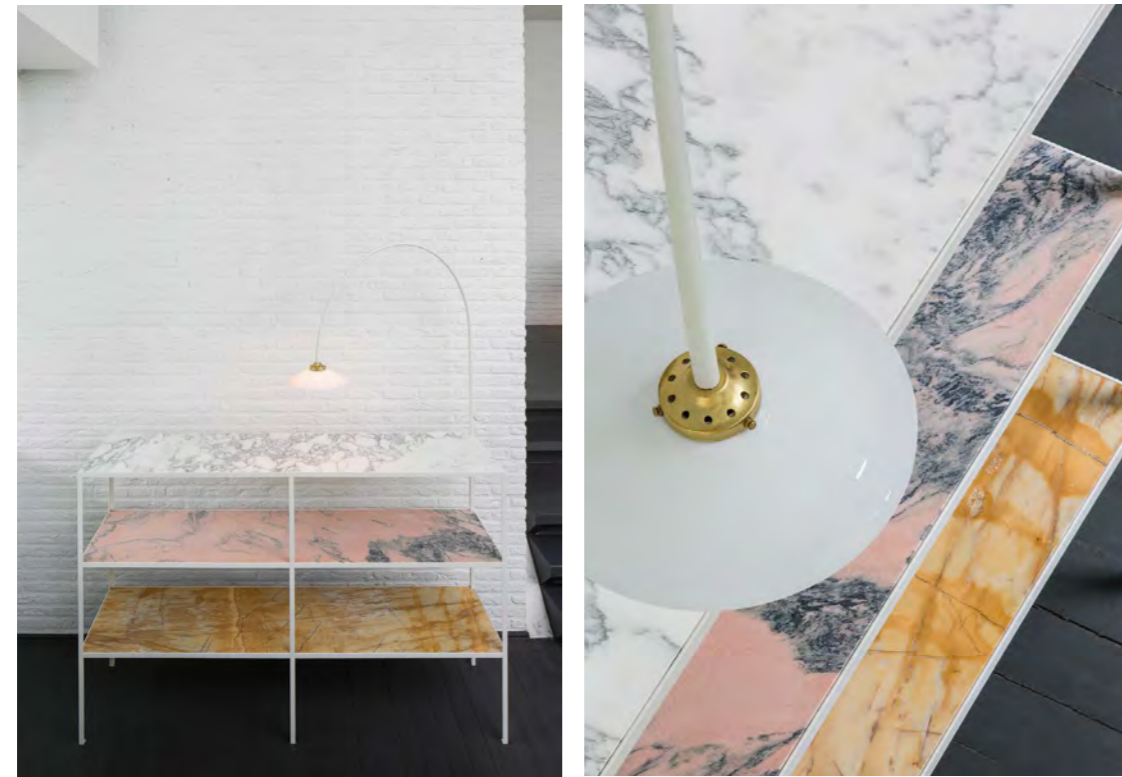

muller van severen

MATERIAL	lacquered (white) steel frame with variations of marble
SIZE	180 cm x 42 cm x 114 cm
PRICE	€ 11 200 <i>price exclusive vat - exclusive transport cost</i>