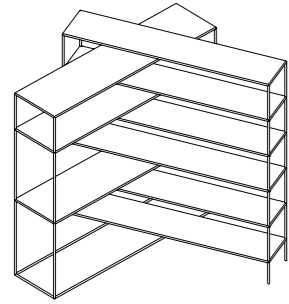

MATERIAL	lacquered (white) steel frame , terrazzo and natural leather
SIZE	78 cm x 60 cm x 60 cm
PRICE	€ 3200 <i>price exclusive vat - exclusive transport cost</i>

muller van severen

rack + table s

MATERIAL	lacquered (white) steel or brass frame with polyethylene or marble shelves
SIZE	180 cm x 45 cm x 190 cm
PRICE	€ 5200 (steel) - € 5700 (brass) - € 9100 (marble) <i>price exclusive vat - exclusive transport cost</i>

catalogue retail

rack + table s

MATERIAL	lacquered (white) steel or brass frame with polyethylene or marble shelves
SIZE	180 cm x 45 cm x 190 cm
PRICE	€ 5200 (steel) - € 5700 (brass) - € 9100 (marble) <i>price exclusive vat - exclusive transport cost</i>

	white		green
	red/brown		red
	blue		white
	green		yellow
	white		pink

strangled
rack

muller van severen

MATERIAL	unlacquered steel frame with polyethylene shelves
SIZE	170cm x 43 cm x 175 cm and 170 cm x 33,5 cm x 194 cm
PRICE	€ 7300 <i>price exclusive vat - exclusive transport cost</i>