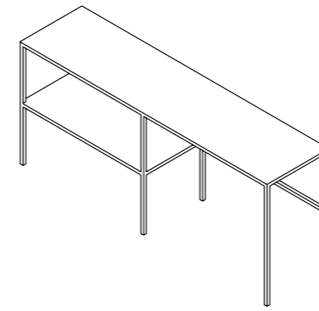

catalogue retail

MATERIAL	wool, cashmere silk, pashmina wool
SIZE	300 cm x 200 cm
PRICE	<i>sold out</i>

muller van severen

alu table S

MATERIAL	aluminium frame (black) and high gloss painted steel, copper or brass
SIZE	70 cm x 70 cm x 73 cm
PRICE	€ 2700 <i>price exclusive vat - exclusive transport cost</i>

catalogue retail

office brass

MATERIAL	brass frame and brass table top and shelves
SIZE	160 cm x 45 cm x 75 cm
PRICE	€ 5200 <i>price exclusive vat - exclusive transport cost</i>

-  curry
-  pink
-  green
-  ivory
-  red
-  brass
-  copper
-  deep blue
-  blue metallic