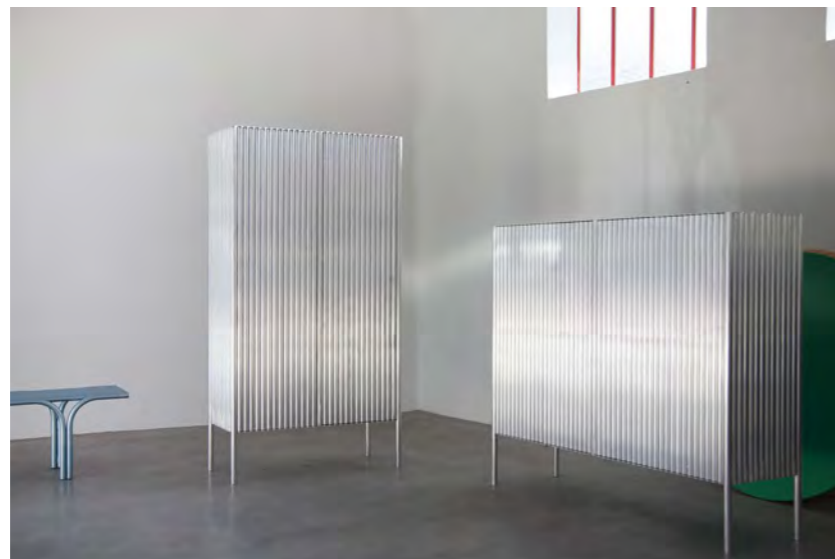

ombra block

MATERIAL	100% Himalayan wool
SIZE	standard size 230cm x 300cm
PRICE	for all information please contact: cc-tapis

ombra

MATERIAL	70% Himalayan Wool, 30% silk colors : brick - grey - green
SIZE	standard size 230cm x 300cm
PRICE	for all information please contact: cc-tapis