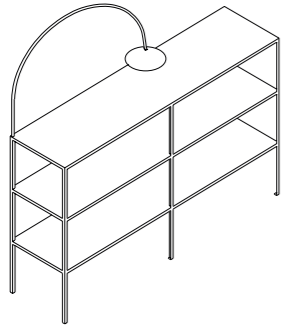

rack + marble

MATERIAL	lacquered steel (white) or brass frame with variations of marble
SIZE	90 cm x 37,5 cm x 190 cm
PRICE	€ 7300 - € 8200 (brass) <i>price exclusive vat - exclusive transport cost</i>

catalogue retail

neon

MATERIAL	glass
SIZE	between +- 150 cm and +- 400 cm
PRICE	<i>production on hold</i>

muller van severen

chair 2

MATERIAL	aluminium frame with high gloss handpainted aluminium or brass / copper seat and back
SIZE	38 cm x 49 cm x 80 cm
PRICE	€ 1300 <i>price exclusive vat - exclusive transport cost</i>