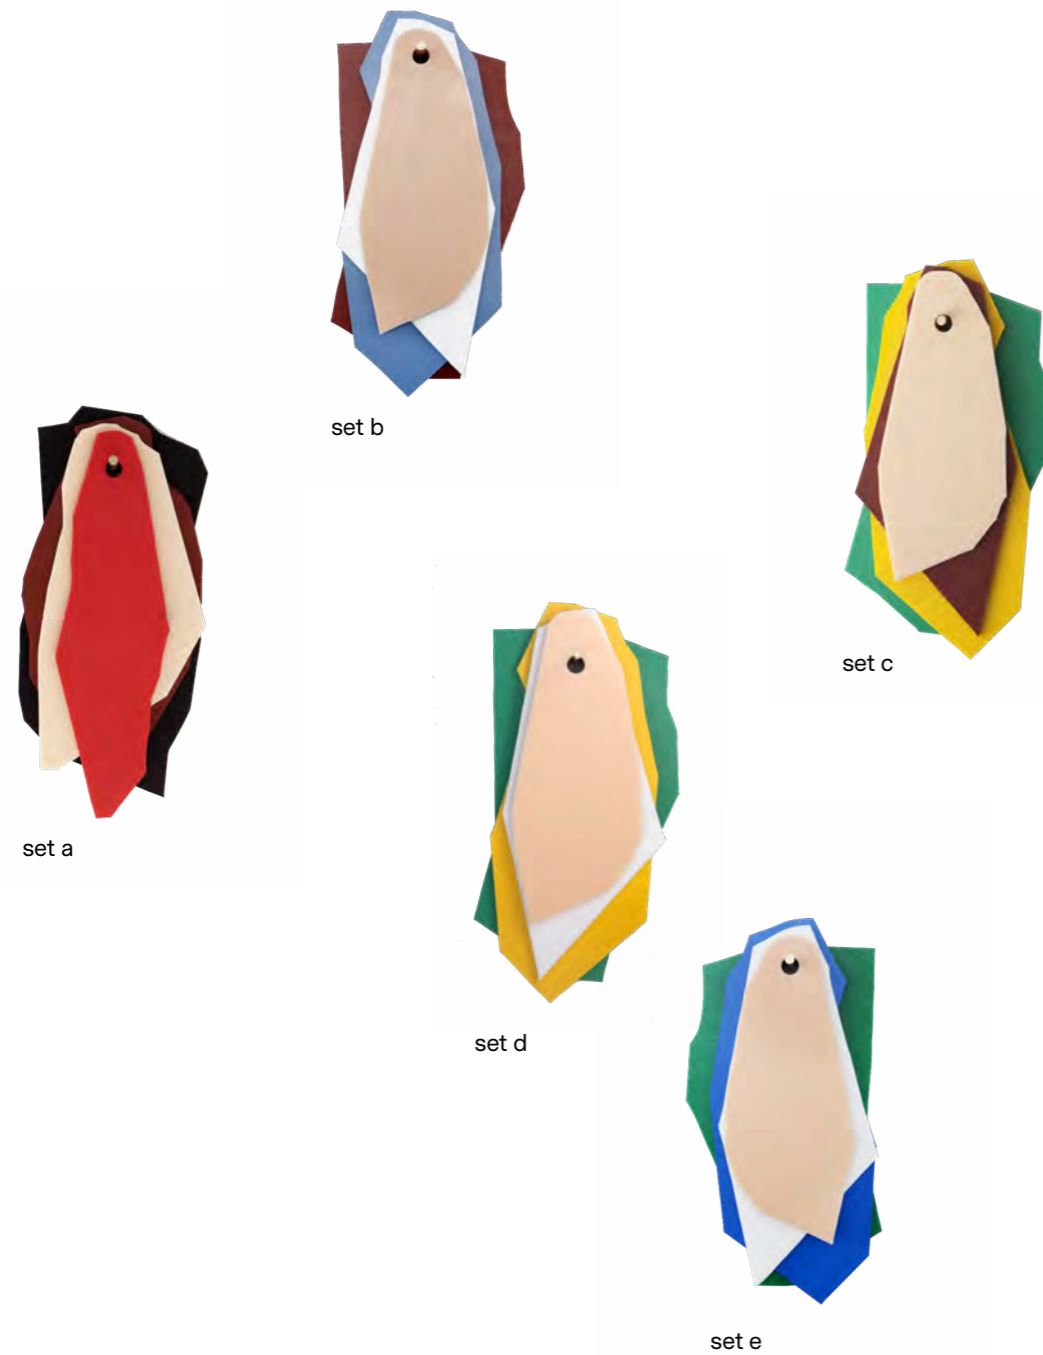

muller van severen

MATERIAL	polyethylene and brass
SIZE	35 cm x 70 cm
PRICE	€ 735,54 <i>price exclusive vat - exclusive transport cost</i>

cutting boards

catalogue retail

MATERIAL	lacquered (white or red) steel frame with natural leather
SIZE	62 cm x 62 cm x 61 cm
PRICE	€ 1859,50 <i>price exclusive vat - exclusive transport cost</i>

solo seat