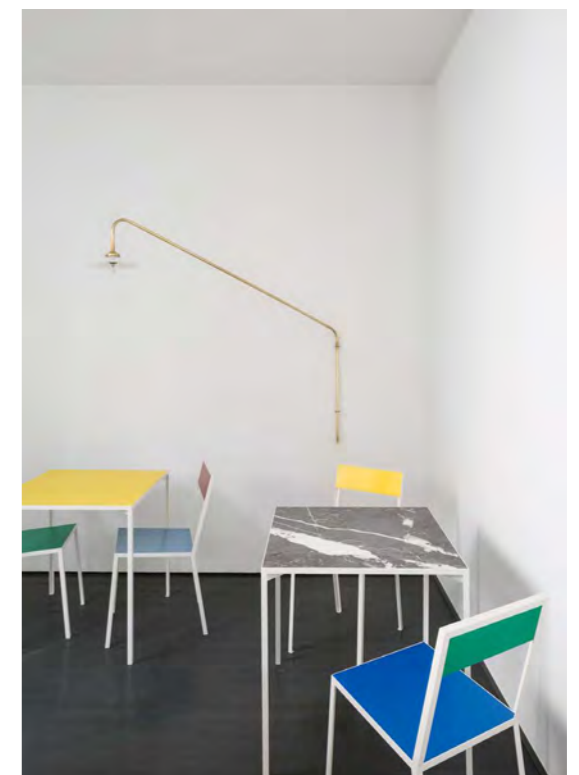

catalogue retail

table s

MATERIAL	lacquered (white) steel frame with polyethylene (pink, yellow, light blue, green or brown-red) or marble top
SIZE	70 cm x 70 cm x 73 cm
PRICE	€ 2200 (polyethylene) <i>price exclusive vat - exclusive transport cost</i>

muller van severen

marble bench

MATERIAL variations of marble

SIZE 175 cm x 37,5 cm x 40cm

PRICE € 4600
price exclusive vat - exclusive transport cost

catalogue retail

round table

MATERIAL rusted or lacquered (red) steel frame with polyethylene top (pink, yellow or light blue)