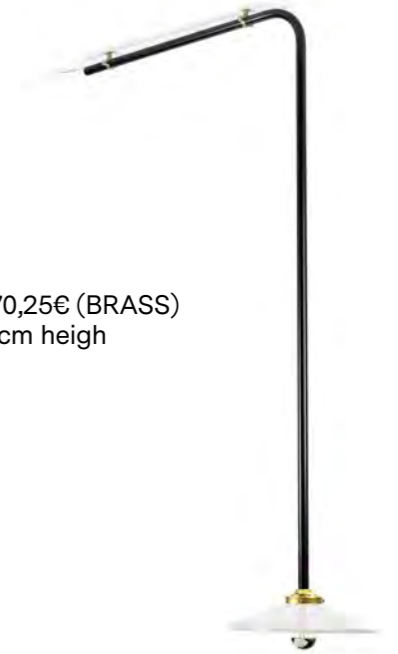

-  black
-  brass

lamp n°1

price: 404,96€ (STEEL) - 570,25€ (BRASS)
dimensions: 91,5cm x 93cm heigh

-  black
-  brass

lamp n°2

price: 404,96€ (STEEL) - 570,25€ (BRASS)
dimensions: 66,5cm x 117,5cm heigh

-  black
-  brass

lamp n°3

price: 322,31€ (STEEL) - 487,606€ (BRASS)
dimensions: 51,5cm x 72,5cm heigh

- ivory
- green
- red
- black
- brass

lamp n°4

price: 570,25€ (STEEL) - 983,47€ (BRASS)
dimensions lamp: 148cm x 95cm heigh