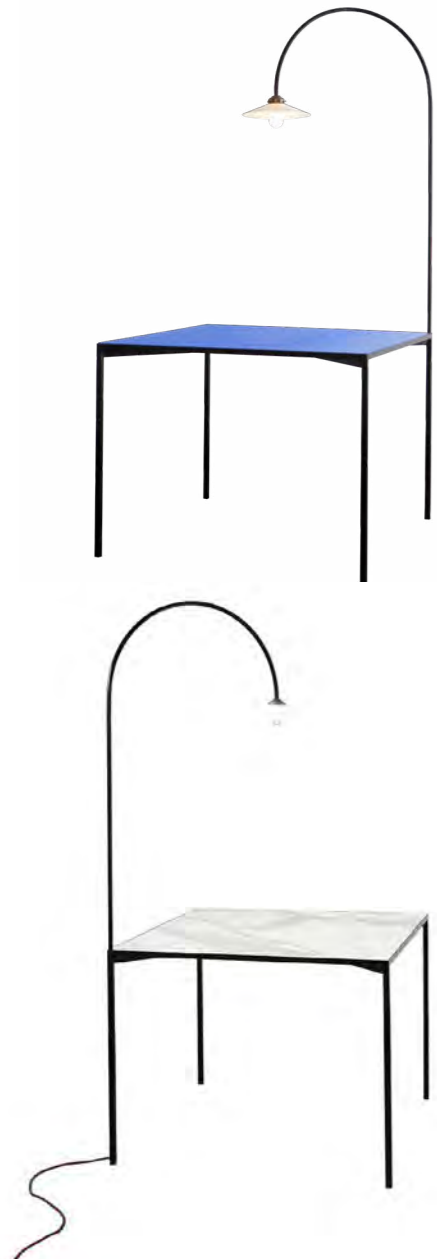

alu table S	40	alltubes cabinet low	58
office brass	41	alltubes cabinet high	59
double desk	42	ombra block	60
carpet blue - yellow	43	ombra	61
table emaille #1	44		
table emaille #2	45		
table emaille #3	46		
table emaille #4	47	muller van severen for valerie_objects	
wireS #1	48	valerie_objects collection	62-89
wireS #5	49		
wireS #6	50		
cabinet emaille	51		
wireC #1-2	52-53		
sofa cavrois	54		
alltubes bench	55		
alltubes wallcabinet S	56		
alltubes wallcabinet L	57		

muller van severen

table + lamp

MATERIAL	lacquered steel frame (black) and polyethylene top (blue or green) or marble top (variable)
SIZE	100 cm x 100 cm x 75 cm (table) and 202 cm high with lamp
PRICE	€ 4300 (polyethylene) - marble on request <i>price exclusive vat - exclusive transport cost</i>

catalogue retail

rack + seat

MATERIAL	unlacquered steel frame with polyethylene (red) shelves and natural leather seat
SIZE	92 cm x 80 cm x 140 cm
PRICE	€ 5400 <i>price exclusive vat - exclusive transport cost</i>