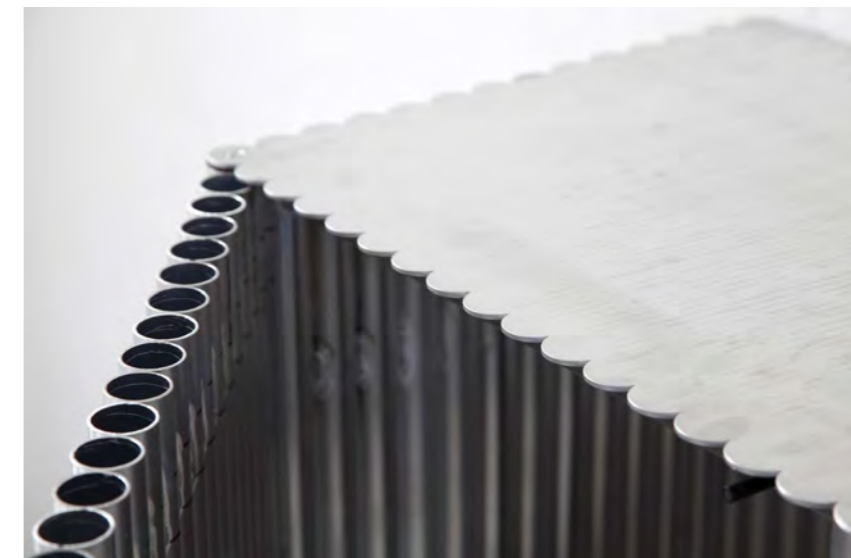

muller van severen

alltubes
wallcabinet S

MATERIAL	aluminium
SIZE	55 cm x 42 cm x 52 cm
PRICE	€ 4000 <i>price exclusive vat - exclusive transport cost</i>

catalogue retail

alltubes
wallcabinet L

MATERIAL	aluminium
SIZE	150 cm x 42 cm x 52 cm
PRICE	€ 6000 <i>price exclusive vat - exclusive transport cost</i>