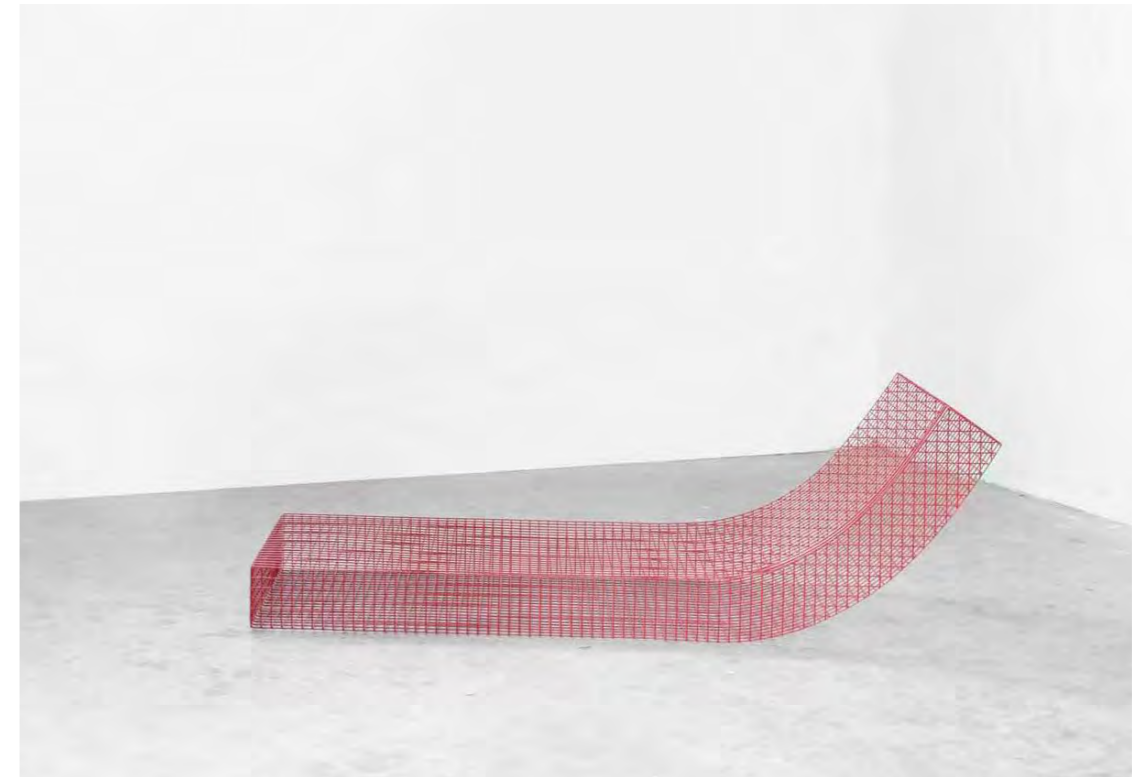

MATERIAL	stainless steel or powder coated (white/red/green) stainless steel
SIZE	139 cm x 60 cm x 37 cm
PRICE	€ 3000 - € 3300 (powder coated) <i>price exclusive vat - exclusive transport cost</i>

MATERIAL	stainless steel or powder coated (white / red / green) stainless steel
SIZE	177,5 cm x 60 cm x 51 cm
PRICE	<i>production on hold</i>