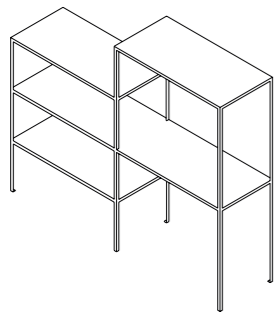

muller van severen

new writing desk

MATERIAL	lacquered steel (white) or brass frame with polyethylene or marble shelves
SIZE	180 cm x 45 cm x 152 cm
PRICE	€ 5400 <i>price exclusive vat - exclusive transport cost</i>

catalogue retail