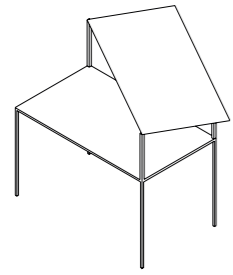

catalogue retail

MATERIAL	wool, cashmere silk, pashmina wool
SIZE	300 cm x 200 cm
PRICE	<i>sold out</i>

muller van severen

alu table S

MATERIAL	aluminium frame (black) and high gloss painted steel, copper or brass
SIZE	70 cm x 70 cm x 73 cm
PRICE	€ 2700 <i>price exclusive vat - exclusive transport cost</i>

catalogue retail

office brass

MATERIAL	brass frame and brass table top and shelves
SIZE	160 cm x 45 cm x 75 cm
PRICE	€ 5200 <i>price exclusive vat - exclusive transport cost</i>

-  curry
-  pink
-  green
-  ivory
-  red
-  brass
-  copper
-  deep blue
-  blue metallic

muller van severen

double desk

MATERIAL	rusted steel frame and high gloss lacquered steel plates
SIZE	120cm x 70cm x 74cm (desk) and total height 125 cm
PRICE	€ 7300 - limited edition of 12 pieces <i>price exclusive vat - exclusive transport cost</i>