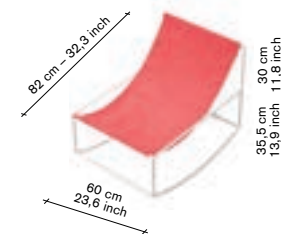

V9018019

finishing / colours

- brass - frame
- leather - seat

adv.

3295,00

rocking chair - linen

V9015019

finishing / colours