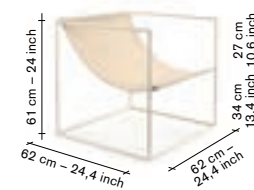

V9018022

finishing / colours

- cream white - frame
- leather - seat

adv.

2245,00

all prices are in euro