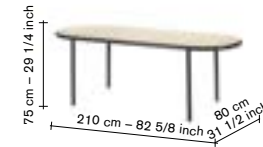

furniture

incl VAT

V9020760

finishing

birch — black

210

adv.
3210,00