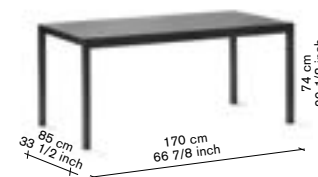

big-game

silent —

material:

— solid ashwood (mixed fsc 70% european origin) coated with waterbased paint.
— adjustable feet

2 options in 3 different colours:

1— silent dining table S colours

— white: chalk
— burgundy: clay
— black: coal

2— silent dining table L colours

— white: chalk
— black: coal
— green: grass

maintenance:

lacquered surfaces are less inured to external influences. Yet, the following care instructions should be taken into account for care and stain removal use only microfibre cloths. It is recommended to immediately wipe off stains and dirt with a dry or damp cloth. Fruit, ink or felt tip pen stains should be removed immediately, before they have a chance to impact the surface. If a damp cloth is not sufficient for the stain removal, a mild soap sud can be useful. In no case, aggressive detergents or scouring agents should be used, as they destroy the lacquered surface.

packaging:

— packed one per box
— flat packed

furniture

silent dining table s

incl VAT

V9022200
V9022201
V9022202

finishing / colours

● coal
○ chalk
● clay

adv.

1690,00
1690,00
1690,00

silent dining table m