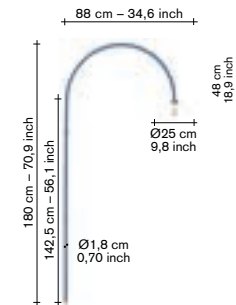

hanging lamp n°2

	finishing / colours	adv.
V9015015B	● blue	850,00
V9015015C	● curry	850,00
V9015015G	● green	850,00
V9015015U	● unlaquered	850,00
V9015015M	● brass	1130,00
V9015015Z	● black	850,00
V9022015I	● ivory	850,00
V9022015R	● menie red	850,00