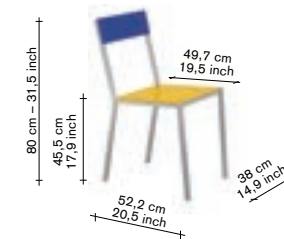

V9016035C

finishing / colours

- aluminium - frame
- yellow - seat
- candy blue - back

adv.

465,00