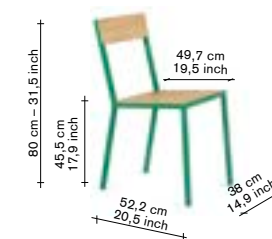

V9021002

finishing / colours

- green - frame
- oak - seat
- oak - back

adv.

495,00