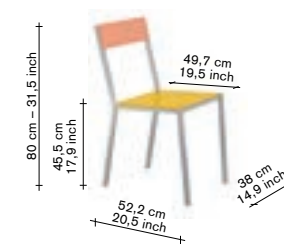

muller van severen

alu chair — for indoor and outdoor use

material:
100% aluminium
chairframe in square
aluminium tube
20x20 mm / seat
and back in aluminium
sheet 3 mm.
chair frame:
natural aluminium,
manually grinded
showing the beauty
of aluminium.

**13 colour combinations
and one version in
oak wood: for seat
and back**
1— all powder coated
with uv-protective laquer.
The textures of the
laquer vary from to
glossy candy colours
to textured ral-colours.
2— oak wood: 4 mm
brich blywood with top
veneer oak. the top of
70% PEFC certified
materials. Coated in matt
natural lacquer varnish /
UV rasistant
indoor use only.

glides
in polyethelene.

furniture

alu chair

incl VAT

V9016035A

finishing / colours

- aluminium - frame
- yellow - seat
- pink - back

adv.

465,00