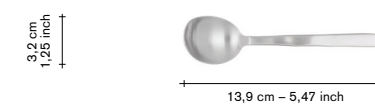

V8016004
V8016004B
V8016004C
V8016004G

finishing / colours

- stainless
- black brushed
- copper brushed
- brass brushed

adv.

14,00
31,00
31,00
25,50

all prices are in euro