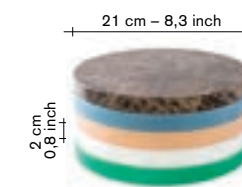

muller van severen

five circles

material:

— 2 circles in marble
20 mm thick.
— 3 circles in
polyethelene
20 mm thick.
— the 3 polyethylene
circles have a
temperature limitation of
max 70° Celcius /
158° Farenheit

five different options:

the colour combinations
are carefully chosen and
can not be customized.

packed in a beautiful
giftbox.

accessories

five circles — set a

V9017040

set a / finishing / colours

- brown marble
- light blue
- pink
- white marble
- green

incl VAT

adv.

465,00