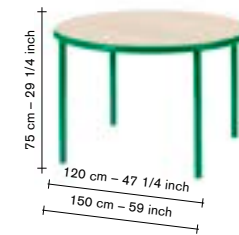

muller van severen

wooden table — for indoor use

material:

1— steel tube frame diameter 40mm rolled and welded in red / green / ivory / black
2— 18mm birch plywood with top veneer, there are four options: birch / oak / walnut / cherry
The top consists of 70% PEFC certified materials. Coated in matt natural lacquer varnish / UV-resistant.

five different sizes:

1— round 120 / 150
2— oval 210
3— rectangler 240 / 300 (rectangler 300 onky available in black and grey
the frames are available in four different colours, red / green / ivory / black
four different wood types:
birch / oak / walnut / cherry
all different combinations are possible.

packaging

the tabletop and frame are packed separately and delivered as two parts: the tabletop is to be assembled by the customer. The tabletop is mounted on the steel frame with M6 bolts. (M6 bolts included / Hexagon socket wrench SW4 not included)

furniture

round wooden table

incl VAT

	finishing / size		adv.
V9020700	birch — green	120	2540,00
V9020716	birch — green	150	3295,00