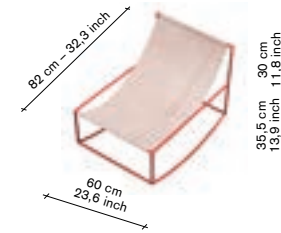

V9018020

finishing / colours

- laquered steel red - frame
- leather - seat

adv.

2375,00