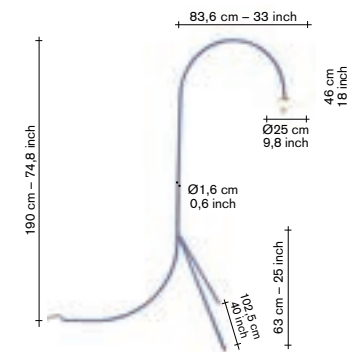

standing lamp n°1

finishing / colours		adv.
V9015013B	● blue	1535,00
V9015013C	● curry	1535,00
V9015013G	● green	1535,00
V9015013LG	● light grey	1535,00
V9015013M	● brass	2245,00
V9015013Z	● black	1535,00

all prices are in euro