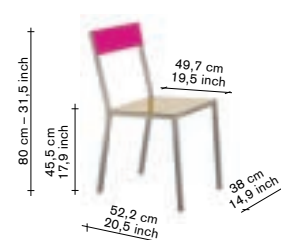

V9016035M

finishing / colours

- aluminium - frame
- curry - seat
- candy purple - back

adv.

465,00