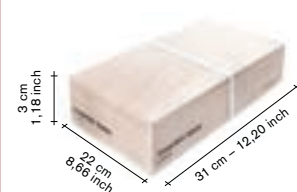

gift box dessert 12pcs

V8018004
V8018005
V8018006
V8018007

finishing / colours

- stainless
- black brushed
- copper brushed
- brass brushed

adv.

210,00
405,00
405,00
345,00