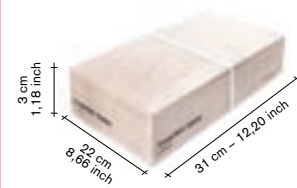

all prices are in euro

cutlery

cutlery

all cutlery is to be purchased per 6 pieces. prices indicated below are unit prices

gift box

incl VAT

B7216956B

finishing / colours