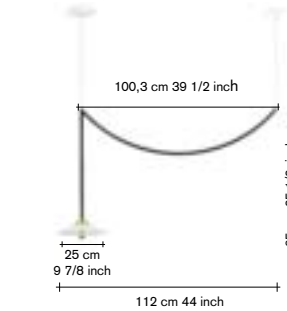

ceiling lamp n°5

finishing / colours		adv.
V9020601G	● green	1035,00
V9020601I	● ivory	1035,00
V9020601M	● brass	1770,00
V9020601R	● red	1035,00
V9020601Z	● black	1035,00