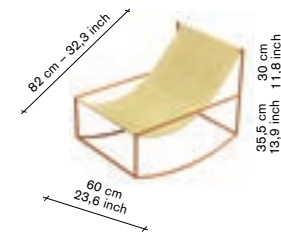

V9015020

finishing / colours

- mustard - frame
- yellow - seat

adv.

2240,00