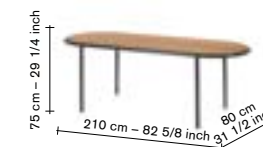

V9020763

finishing

cherry — black

210

adv.
3210,00

all prices are in euro