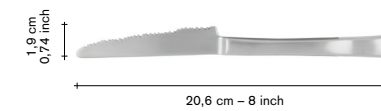

dessert knife

incl VAT

V8017011
V8017011B
V8017011C
V8017011G

finishing / colours

- stainless
- black brushed
- copper brushed
- brass brushed

adv.

11,00
27,50
27,50
24,00

dessert fork