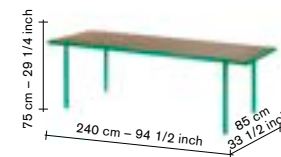

finishing	adv.
V9020733	walnut — green 240	3565,00