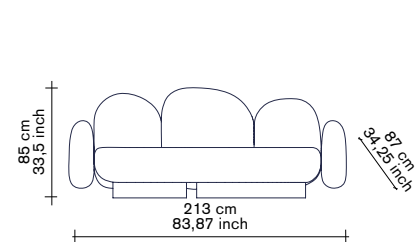

2 seat — sofa with 2 armrests assemble

	finishing / colours	adv.
V9020340	● gijon grey	7990,00
V9020341	● gijon sand	7990,00
V9020403	● gijon green	7990,00
V9020342	● bangar sand	7990,00
V9020343	● sevo grey	7990,00
V9020344	● sevo rust	7990,00
V9020345	● senales grey	7990,00

all prices are in euro