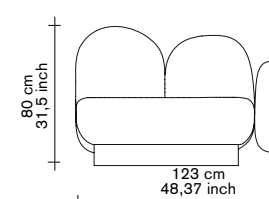

V9020322
V9020323
V9020400
V9020324
V9020325
V9020326
V9020327

finishing / colours

● gijon grey
● gijon sand
● gijon green
● bangar sand
● sevo grey
● sevo rust
● senales grey

adv.
5940,00
5940,00
5940,00
5940,00
5940,00
5940,00
5940,00