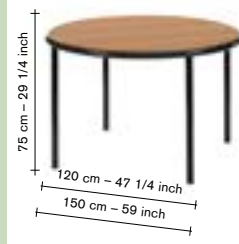

finishing / size	adv.
V9020715	cherry — black 120	2540,00
V9020731	cherry — black 150	2995,00