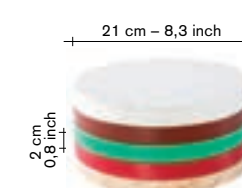

V9017044

set e / finishing / colours

- white marble
- burgundy
- green
- red
- pink marble

adv.

465,00

all prices are in euro