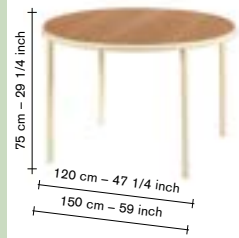

finishing / size		adv.
V9020707		cherry — ivory	120	2790,00
V9020723		cherry — ivory	150	2995,00

		finishing / size		adv.
V9020711		cherry — red	120	2540,00
V9020727		cherry — red	150	2995,00

all prices are in euro