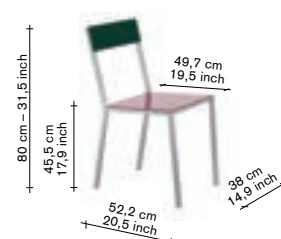

V9016035L

finishing / colours

- aluminium - frame
- burgundy - seat
- candy green - back

adv.

465,00