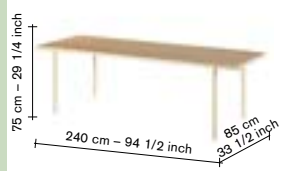

V9020738 finishing oak — ivory 240 3350,00 adv.

V9020742 finishing oak— red 240 3350,00 adv.