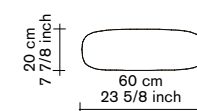

finishing / colours	adv.
V9020388	gijon grey	285,00
V9020389	gijon sand	285,00
V9020410	gijon green	285,00
V9020391	sevo grey	285,00
V9020392	sevo rust	285,00
V9020393	senales grey	285,00
V9020390	bangar sand	285,00
V9020394	colorado brick	525,00
V9020395	colorado liver	525,00
V9020396	verve goat	525,00

all prices are in euro