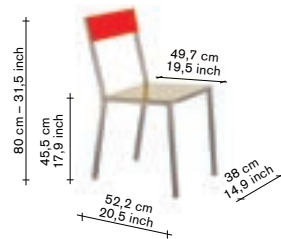

furniture

alu chair

incl VAT

V9016035E

finishing / colours

- aluminium - frame
- curry - seat
- red - back

adv.

465,00