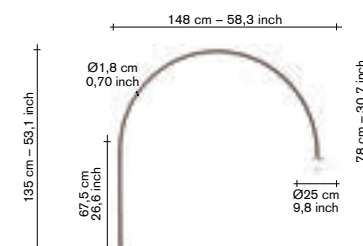

hanging lamp n°3

	finishing / colours	adv.
V9015030I	● ivory	855,00
V9015030R	● menie red	855,00
V9015030Z	● black	855,00

all prices are in euro