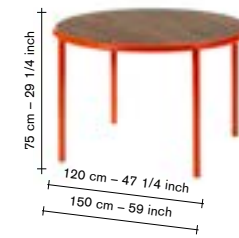

furniture

furniture

incl VAT

incl VAT

		finishing / size		adv.
V9020704		birch — ivory	120	2540,00
V9020720		birch — ivory	150	2995,00

		finishing / size		adv.
V9020708		birch — red	120	2790,00
V9020724		birch — red	150	2995,00