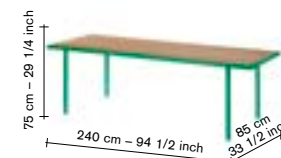

finishing	adv.
V9020735	cherry — green 240	3350,00

all prices are in euro