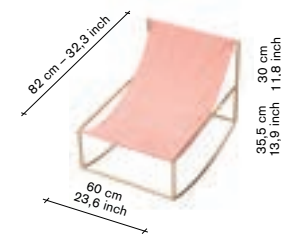

- white - frame
- red - seat

adv.

2240,00

V9015020

finishing / colours

- mustard - frame
- yellow - seat

adv.

2240,00