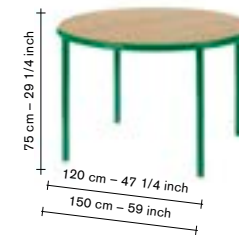

furniture

round wooden table

incl VAT

	finishing / size		adv.
V9020700	birch — green	120	2540,00
V9020716	birch — green	150	3295,00

	finishing / size		adv.
V9020701	walnut — green	120	2995,00
V9020717	walnut — green	150	3215,00