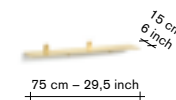

shelf n°1 / brass