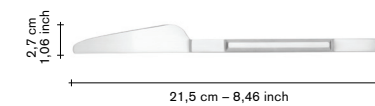

koichi futatsumata

the cutlery project —

core material:
stainless steel 18/10

4 options:

- 1— brushed stainless steel
- 2— brushed stainless steel, black pvd coated
- 3— brushed stainless steel, copper pvd coated
- 4— brushed stainless steel, brass pvd coated

all colours are dishwasher proof and suited for horeca use.

packed in a beautiful giftbox.

cutlery

all cutlery is to be purchased per 6 pieces. prices indicated below are unit prices

table knife

V8016005
V8016005B
V8016005C
V8016005G

finishing / colours

- stainless
- black brushed
- copper brushed
- brass brushed

incl VAT

adv.

29,00
48,00
48,00
44,00

table fork