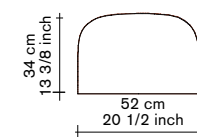

destroyers / builders

assemble cushion

material:

deco cushions:

— **foam:** polyurethane foam, polyester fiber cover

— covers:

senales: cotton, nylon/polyamide

Martindale: 40000 cycles

sevo: wool, linen, viscose, cotton

Martindale: 25000 cycles

gijon: cotton, viscose, linen

Martindale: 20000 cycles

bangar: wool felt, linen, viscose, cotton

Martindale: 50000 rubs

washing instructions:

professional cleaning only; covers can be removed

leather: 100% leather

washing instructions:

professional cleaning only; covers can be removed;

slight colour variations possible

elements:

— **cushion:** 3 models;

10 different colours

assemble cushion n°1

	finishing / colours	adv.
V9020370	gijon grey	315,00
V9020371	gijon sand	315,00
V9020408	gijon green	315,00
V9020373	sevo grey	315,00
V9020374	sevo rust	315,00
V9020375	senales grey	315,00
V9020372	bangar sand	315,00
V9020376	colorado brick	565,00
V9020377	colorado liver	565,00
V9020378	verve goat	565,00