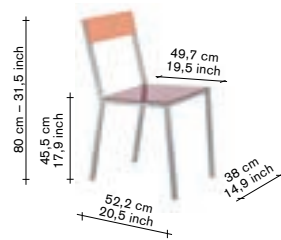

V9016035F

finishing / colours

- aluminium - frame
- burgundy - seat
- pink - back

adv.

465,00