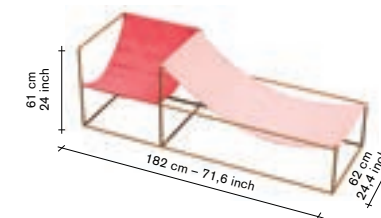

muller van severen

duo seat

material:

— seat frame in steel rod 15mm.
— powder coated seat frame in one colour (mustard).
— seat fabric in 100% linen.

2 different options:

the colour combinations of the fabrics are carefully chosen and can not be customized.

no glides

furniture

duo seat

V9015017RP

finishing / colours

- laquered steel mustard - frame
- red - seat left
- pink - seat right

incl VAT

adv.

3295,00