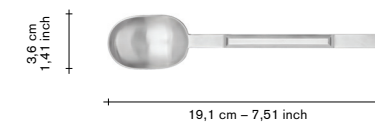

table spoon

V8016007
V8016007B
V8016007C
V8016007G

finishing / colours

- stainless
- black brushed
- copper brushed
- brass brushed

adv.

32,00
48,50
48,50
44,00

coffee spoon