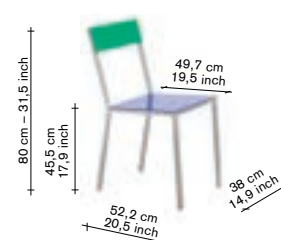

V9016035K

finishing / colours

- aluminium - frame
- dark blue - seat
- green - back

adv.

465,00