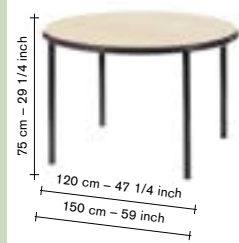

furniture

furniture

incl VAT

	finishing / size	adv.
V9020712	birch — black 120	2540,00
V9020728	birch — black 150	2995,00