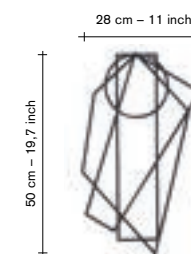

trivets — black

V9015007B

finishing / colours

- black
- black
- black
- black

adv.

120,00

all prices are in euro