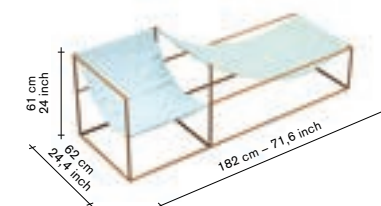

V9015017BG

finishing / colours

- laquered steel mustard - frame
- blue - seat left
- green - seat right

adv.

3295,00

all prices are in euro