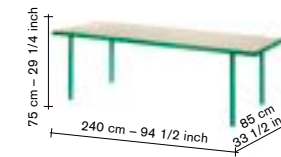

rectangular 240 wooden table

incl VAT

	finishing	adv.
V9020732	birch — green 240	3350,00