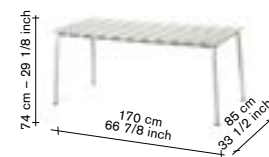

aligned outdoor dining table large