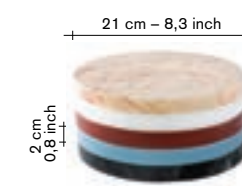

V9017042

set c / finishing / colours

- pink marble
- white
- burgundy
- light blue
- black marble

adv.

465,00