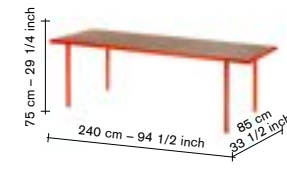

V9020737 finishing walnut — ivory 240 3565,00 adv.

V9020741 finishing walnut— red 240 3565,00 adv.