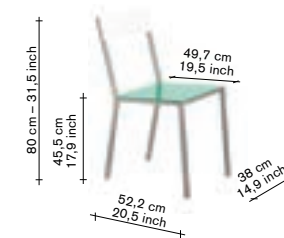

V9016035D

finishing / colours

- aluminium - frame
- green - seat
- white - back

adv.

465,00

all prices are in euro