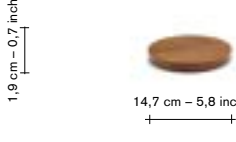

V9019455

finishing / colour

● acacia wood / hunky - dory

adv.

27,50

all prices are in euro