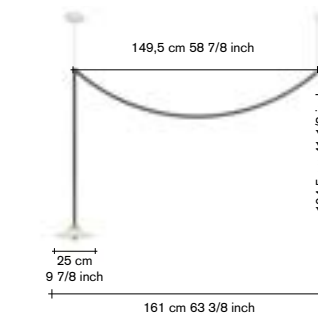

ceiling lamp n°4

finishing / colours		adv.
V9020600G	● green	1105,00
V9020600I	● ivory	1105,00
V9020600M	● brass	1865,00
V9020600R	● red	1105,00
V9020600Z	● black	1105,00