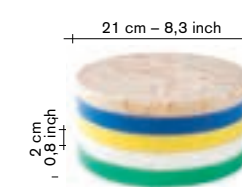

V9017043

set d / finishing / colours

- pink marble
- dark blue
- yellow
- white marble
- green

adv.

465,00