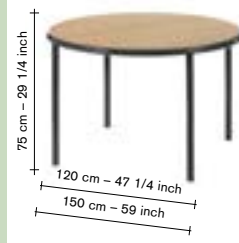

all prices are in euro

furniture

furniture

incl VAT

	finishing / size	adv.
V9020712	birch — black 120	2540,00
V9020728	birch — black 150	2995,00

	finishing / size	adv.
V9020713	walnut — black 120	2720,00
V9020729	walnut — black 150	3215,00