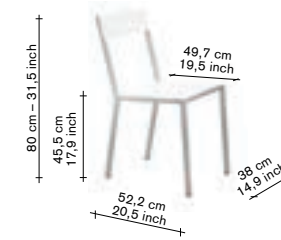

V9016035O

finishing / colours

- aluminium - frame
- white - seat
- white - back

adv.

465,00