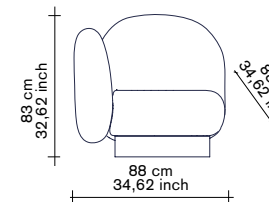

corner seat assemble

V9020310
V9020311
V9020398
V9020312
V9020313
V9020314
V9020315

finishing / colours

● gijon grey
● gijon sand
● gijon green
● bangar sand
● sevo grey
● sevo rust
● senales grey

adv.
4210,00
4210,00
4210,00
4210,00
4210,00
4210,00
4210,00