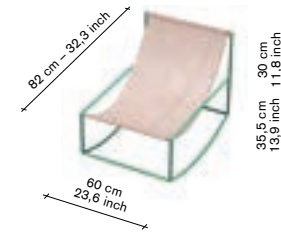

options:

the colour combinations of the fabrics and leather are carefully chosen and can not be customized.

no glides

furniture

rocking chair - leather

incl VAT

V9015018

finishing / colours