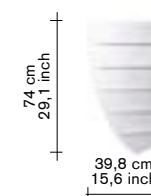

destroyers / builders

etage

material:

100% brass

— small etage

100% aluminium

— small etage

one sizes, two different materials

1— small etage, sheet
metal wall shelf in
brushed aluminium

2— small etage, sheet
metal wall shelf in
brushed brass.

Hooks for wall mounting
included

small etage

V9019001

V9019002

finishing / colours

● aluminium

● brass

incl VAT

adv.

1610,00

2690,00

all prices are in euro