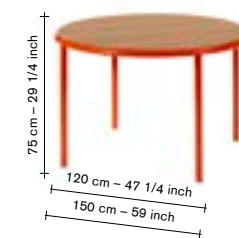

finishing / size		adv.
V9020707		cherry — ivory	120	2790,00
V9020723		cherry — ivory	150	2995,00

		finishing / size		adv.
V9020711		cherry — red	120	2540,00
V9020727		cherry — red	150	2995,00

all prices are in euro