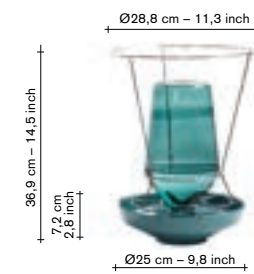

V7016002D

finishing / colours

- dark green - tray
- dark green - bottle

adv.

205,00

all prices are in euro