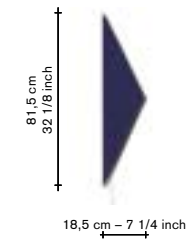

maria scarpulla

tramonti —

material:

- stainless steel
- powdercoated steel
- / wood

options:

- 6 different options:
1. triangular matt blue
2. trapezium line matt off-white
3. rectangular line satin blue
4. eye dark red
5. oval matt green
6. oval polished stainless steel

technical info:

- CE-certified
- LED lamp / max 8 watt: dimmable
- 2500 K / CRI >90
- IP 20, fot interior use only (not in bathrooms)

lighting

Tramonto 01

incl VAT

V9022100

finishing / colours

- blue

adv.
490,00