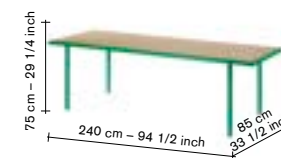

finishing	adv.
V9020734	oak — green 240	3350,00