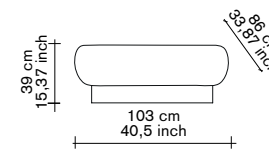

destroyers / builders

assemble

material: sofa

— **internal frame:** wood combined with plywood
— **base:** wood covered in natural aluminium, manually grinded showing the beauty of the aluminium

— **foam:** polyurethane foam, polyester fiber cover

— covers:

gijon: cotton, viscose, linen
Martindale: 20000 cycles
bangar: wool, linen, viscose, cotton
Martindale: 50000 rubs
sevo: wool, linen, viscose, cotton
Martindale: 25000 cycles

washing instructions:

professional cleaning only; covers cannot be removed

different options:

the assemble sofa designed by destroyers/builders encourages exactly what the name suggests: to assemble your own sofa. The asymmetrical cushions are assembled into different sofa-elements: single seaters to choose from, two-seaters, corner elements, poufs and side tables to play around with.

elements:

— sofa: 4 basic elements, 1 seat and 2 seat can be customized with our without armrest(s);
7 different colours

ottoman assemble