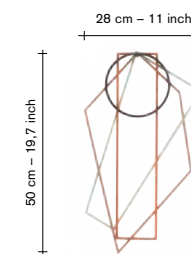

muller van severen

trivets

material:

- —steel rods 6 mm.
- —welded and grinded by hand.
- —powder coated finish.

two different options:

- 1— 4 different colours
- 2— all shapes in black
- the colour combinations are carefully chosen and can not be customized.

packed in a beautiful giftbox.

accessories

trivets — different colours

incl VAT

V9015007A

finishing / colours

- black
- orange
- mint green
- pink

adv.

120,00