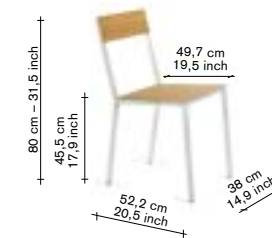

alu chair — oak wood (indoor use only)

excl VAT

V9021001

finishing / colours

- aluminum - frame
- oak - seat
- oak - back

adv.

495,00