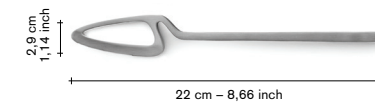

the cutlery project —

Core material:
stainless steel 18/10

2 options:
1— brushed stainless steel
2— brushed stainless steel, black pvd coated

packed in a beautiful giftbox.

all colours are dishwasher proof and suited for horeca use.

cutlery

all cutlery is to be purchased per 6 pieces. prices indicated below are unit prices

table knife

incl VAT

V8018100
V8018100B

finishing / colours
● stainless
● black brushed

adv.
26,50
33,50