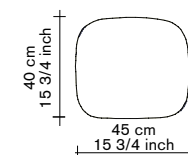

assemble cushion n°2

	finishing / colours	adv.
V9020379	gijon grey	295,00
V9020380	gijon sand	295,00
V9020409	gijon green	295,00
V9020382	sevo grey	295,00
V9020383	sevo rust	295,00
V9020384	senales grey	295,00
V9020381	bangar sand	295,00
V9020385	colorado brick	535,00
V9020386	colorado liver	535,00
V9020387	verve goat	535,00

assemble cushion n°3