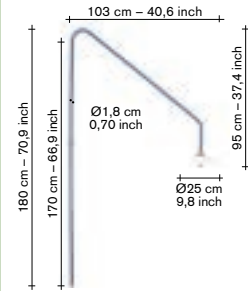

lighting

hanging lamp n°4