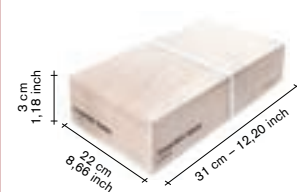

gift box 16pcs

V8017010
V8017014
V8017019
V8017022

finishing / colours

- black brushed
- stainless
- brass brushed
- copper brushed

adv.

580,00
295,00
495,00
585,00