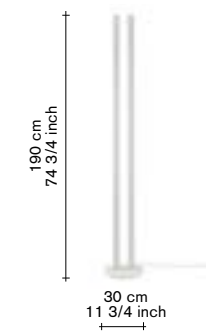

pierric de coster

L1 floor lamp —

material:

- aluminium
- internal LED
- dimmable

two options:

- brushed aluminium
- white lacquered

mounting instructions:

product sheets available
on the website

CE - certified

lighting

L1 floor lamp

incl VAT

V9022111

finishing / colours

- white

adv.

1165,00