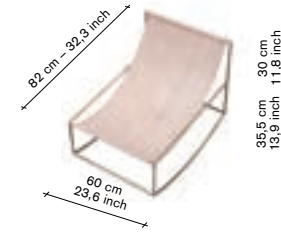

muller van severen

rocking chair

material:

— seat frame in steel rod
— powder coated seat frame.
— seat frame in brass.
— seat fabric in 100% linen.
— leather seat: 100% natural leather, tanned in traditional methods to maintain its natural colour and soft feel. Over time the leather will acquire a patina and may also darken due to UV-light.

options:

the colour combinations of the fabrics and leather are carefully chosen and can not be customized.

no glides

furniture

rocking chair - leather

incl VAT

V9015018

finishing / colours

- laquered steel green - frame
- leather - seat

adv.

2375,00

V9018020

finishing / colours

- laquered steel red - frame
- leather - seat

adv.

2375,00

V9018019

finishing / colours

- brass - frame
- leather - seat

adv.

3295,00

rocking chair - linen

V9015019

finishing / colours

- white - frame
- red - seat

adv.

2240,00

V9015020

finishing / colours

- mustard - frame
- yellow - seat

adv.

2240,00

V9015021

finishing / colours

- brass - frame
- pink - seat

adv.

2495,00

all prices are in euro