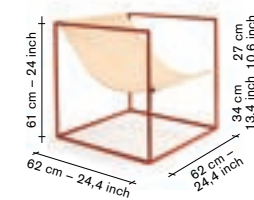

2 different options:

the colour combinations
are carefully chosen and
cannot be customized

no glides

furniture

solo seat - leather

incl VAT

V9018021

finishing / colours