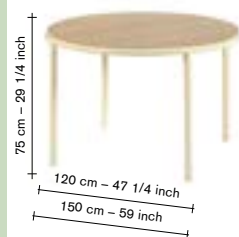

finishing / size		adv.
V9020706		oak — ivory	120	2540,00
V9020722		oak — ivory	150	2995,00

		finishing / size		adv.
V9020710		oak — red	120	2540,00
V9020726		oak — red	150	2995,00