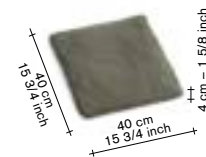

maarten baas

aligned outdoor cushion —

material:

— 83% polypropyleen
17% polyester
— martindale (ISO
12947-2): 30.000 cycli
— lightfastness (ISO
105-B02): 7/8
— stuffing: aquafakes +
dacron

2 options in 2 different colours:

1— aligned outdoor
cushion S
2— aligned outdoor
cushion L

colours

— black
— grey

maintenance:

we recommend
washing at maximum 40
degrees. let dry at low
temperature and iron at
maximum 110 degrees.
avoid the use
of acidic detergents or
bleachers.

packaging:

— packed per piece

furniture

aligned outdoor cushion s

incl VAT

V9022216
V9022218

finishing / colours

● grey
● black

adv.
325,00
325,00