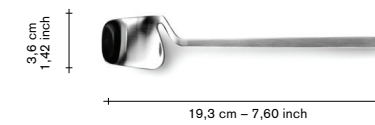

table knife

incl VAT

V8018100
V8018100B

finishing / colours
● stainless
● black brushed

adv.
26,50
33,50

table spoon

V8018101
V8018101B

finishing / colours
● stainless
● black brushed