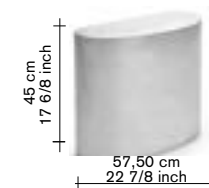

destroyers / builders

assemble
side table + tray —

material:
— natural aluminium,
manually brushed
aluminium, protected
with beeswax. showing
the beauty of aluminium.

furniture

assemble side table

incl VAT