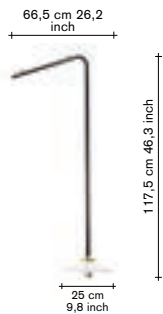

ceiling lamp n°2

finishing / colours		adv.
V9018002M	● brass	985,00
V9018002Z	● black	695,00