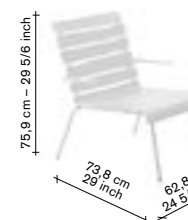

aligned outdoor lounge chair