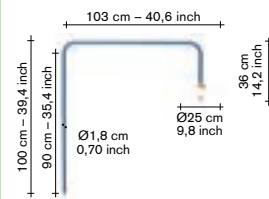

hanging lamp n°5

finishing / colours		adv.
V9015032B	● blue	735,00
V9015032G	● green	735,00
V9015032I	● ivory	735,00
V9015032M	● brass	995,00
V9015032Z	● black	735,00
V9022032R	● menie red	735,00