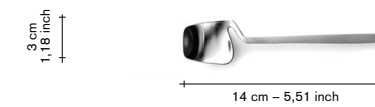

adv.
26,50
33,50

table fork

V8018102
V8018102B

finishing / colours
● stainless
● black brushed

adv.
26,50
33,50

coffee spoon

V8018103
V8018103B

finishing / colours
● stainless
● black brushed