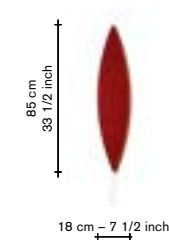

Tramonto 04

V9022103

finishing / colours

- dark red

adv.
620,00

all prices are in euro