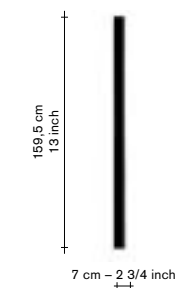

Tramonto 03

V9022102

finishing / colours

- black

adv.
535,00