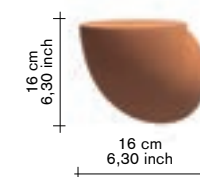

duct shelf

V9018210W
V9018210R

finishing / colours

- white
- rust

adv.

235,00
235,00