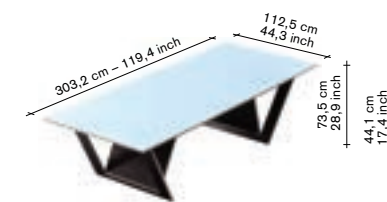

robbrecht en daem architecten

ta tisch —

materials:

table blue surface:

- core material:
  birch plywood with
  pre-treated melamine
  surface 21 mm.
- colour of plywood
  surface: dark brown.
- all side edges: birch
  plywood protected with
  natural oil.
- table surface: matt wet
  lacquer light blue.

furniture

ta tisch

incl VAT

V6016002C

finishing / colours

- dark brown - base
- blue lacquered - table surface
- natural coloured - side edges

adv.

6950,00

all prices are in euro