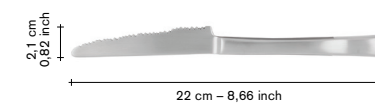

maarten baas

the cutlery project —

core material:
stainless steel 18/10

4 options:

- 1— brushed stainless steel
- 2— brushed stainless steel, black pvd coated
- 3— brushed stainless steel, copper pvd coated
- 4— brushed stainless steel, brass pvd coated

all colours are dishwasher proof and suited for horeca use.

packed in a beautiful giftbox.

cutlery

all cutlery is to be purchased per 6 pieces. prices indicated below are unit prices

table knife

V8016001
V8016001B
V8016001C
V8016001G

finishing / colours

- stainless
- black brushed
- copper brushed
- brass brushed

incl VAT

adv.

12,50
30,00
31,00
26,50

table fork