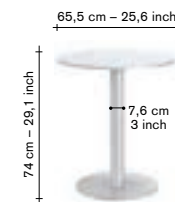

muller van severen

furniture

round table S —
for indoor and outdoor use

material:

100% aluminium
— tabletop in aluminium
sheet 15 mm.
— outer column in
extruded aluminium tube
76 mm.
— tablefoot in aluminium
sheet 15 mm.

finishing:

— manually grinded
surface showing the
beauty of aluminium,
protected with beeswax
(this natural protection
needs to be done
regularly to be outdoor
protected).

glides

in polyethelene.

round table s

incl VAT

V9016034A

finishing / colours

● aluminium

adv.
1285,00

all prices are in euro