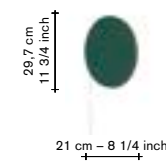

Tramonto 06