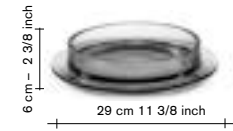

dishes to dishes in glass

incl VAT

V9019451S
V9019451P

1. colours
2. oddity
   - ziggy

adv.
81,00
81,00