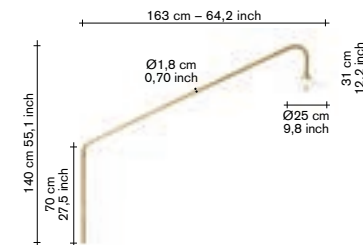

lighting

hanging lamp n°1

incl VAT

	finishing / colours	adv.
V9015014B	● blue	850,00
V9015014C	● curry	850,00
V9015014G	● green	850,00
V9015014U	● unlaquered	850,00
V9015014Z	● black	850,00

hanging lamp n°1 - brass