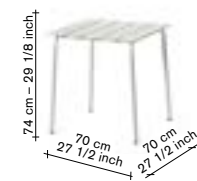

aligned outdoor dining table small

incl VAT