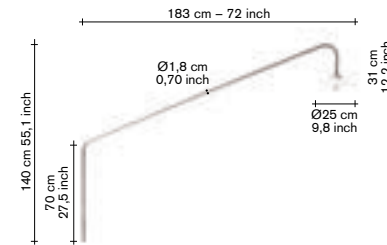

muller van severen

hanging lamps

material:

— lamp frame in steel tube 18mm or brass tube 18mm.
— powder coated finish.
— wall brackets and lamp socket have a brass colour.
— lamp shade in white glass.
— LED light bulb / half mirror.

mounting instructions:
product sheets available on the website

CE - certified

ceiling lamps

material:

— lamp frame in steel tube 18mm with black powder coated finish or brass tube 18 mm.
— ceiling brackets and lamp socket have a brass colour.
— lamp shade in white glass.
— LED light bulb / half mirror
— ceiling cap in white lacquered metal included within packaging: diameter 100mm / height 25mm

mounting instructions:
— the length of the wire has to be cut to the desired length. Each ceiling lamp will be delivered with a white ceiling cap. Always use the help of a skilled electrician to install all ceiling lamps.
— product sheets available on the website

CE - certified

standing lamp n°1

material:

— lamp frame in steel tube 16mm or brass tube 16mm.
— powder coated finish.
— lamp socket has a brass colour.
— lamp shade in white glass.
— LED light bulb / half mirror.

lighting

hanging lamp n°1

incl VAT

	finishing / colours	adv.
V9015014B	● blue	850,00
V9015014C	● curry	850,00
V9015014G	● green	850,00
V9015014U	● unlaquered	850,00
V9015014Z	● black	850,00