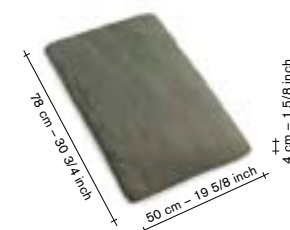

aligned outdoor cushion l

V9022217
V9022219

finishing / colours

● grey
● black

adv.
490,00
490,00

all prices are in euro