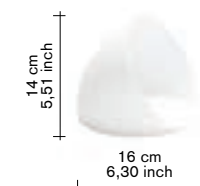

235,00
235,00

duct wall holder

V9018212W
V9018212B

finishing / colours

- white
- cobalt blue

adv.

235,00
235,00

duct table organizer