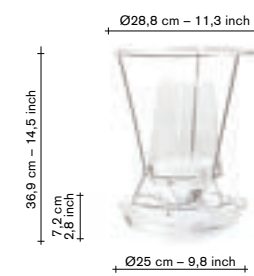

hidden vases — large frame

incl VAT

V7016002

finishing / colours

- clear - tray
- clear - bottle

adv.

205,00