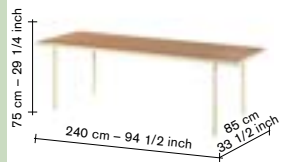

V9020739 finishing cherry — ivory 240 3350,00 adv.

V9020743 finishing cherry — green 240 3350,00 adv.

all prices are in euro