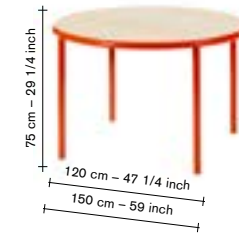

furniture

furniture

incl VAT

incl VAT

		finishing / size		adv.
V9020704		birch — ivory	120	2540,00
V9020720		birch — ivory	150	2995,00

		finishing / size		adv.
V9020708		birch — red	120	2790,00
V9020724		birch — red	150	2995,00