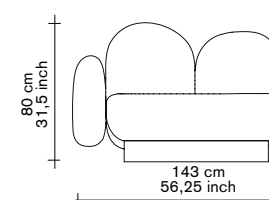

1 seat — sofa with 2 armrests assemble

V9020316
V9020317
V9020399
V9020318
V9020319
V9020320
V9020321

finishing / colours

● gijon grey
● gijon sand
● gijon green
● bangar sand
● sevo grey
● sevo rust
● senales grey

adv.
6695,00
6695,00
6695,00
6695,00
6695,00
6695,00
6695,00