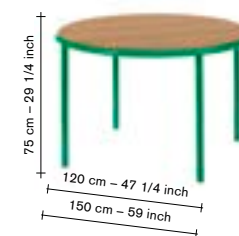

finishing / size		adv.
V9020703	cherry — green	120	2540,00
V9020719	cherry — green	150	2995,00

all prices are in euro