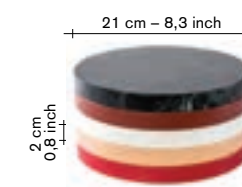

V9017041

set b / finishing / colours

- black marble
- burgundy
- white marble
- pink
- red

adv.

465,00