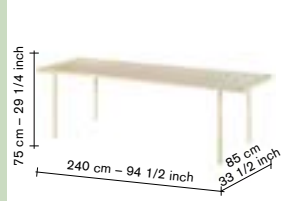

furniture

furniture

incl VAT

incl VAT

V9020736 finishing birch — ivory 240 3350,00 adv.

V9020740 finishing birch— red 240 3350,00 adv.