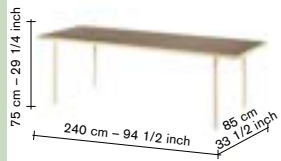

all prices are in euro

furniture

furniture

incl VAT

incl VAT

V9020736 finishing birch — ivory 240 3350,00 adv.

V9020740 finishing birch— red 240 3350,00 adv.

V9020737 finishing walnut — ivory 240 3565,00 adv.