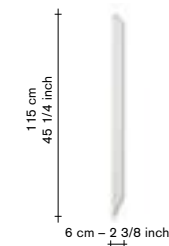

Tramonto 02

V9022101

finishing / colours

- off-white

adv.
445,00