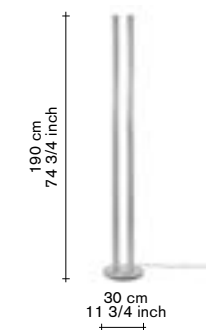

V9022112

finishing / colours

- aluminium

adv.

1165,00

all prices are in euro