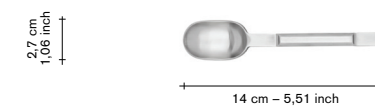

V8016008
V8016008B
V8016008C
V8016008G

finishing / colours

- stainless
- black brushed
- copper brushed
- brass brushed

adv.

25,00
41,50
41,50
33,50