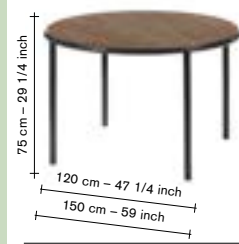

all prices are in euro

furniture

furniture

incl VAT

	finishing / size	adv.
V9020712	birch — black 120	2540,00
V9020728	birch — black 150	2995,00

	finishing / size	adv.
V9020713	walnut — black 120	2720,00
V9020729	walnut — black 150	3215,00