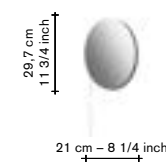

Tramonto 05 incl VAT