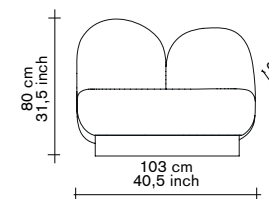

1 seat — sofa assemble

V9020334
V9020335
V9020402
V9020336
V9020337
V9020338
V9020339

finishing / colours

● gijon grey
● gijon sand
● gijon green
● bangar sand
● sevo grey
● sevo rust
● senales grey

adv.
5290,00
5290,00
5290,00
5290,00
5290,00
5290,00
5290,00