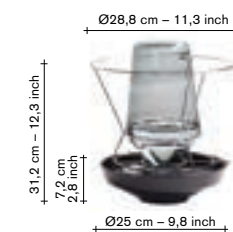

hidden vases —

material

tray:

— stoneware:

4 colours: dark green/
green/amber/grey

— glass:

clear

material

bottle :

— borosilicate glass:

5 colours: dark green/
green/amber/grey/clear

material

frame:

— stainless steel:

2 heights: large / small

10 different options:

— there are 5 different

colour options and 2

possible frame heights.

— tray and bottle are

always in the same

colour shade.

— small frame for a

wider bouquet / large

frame for a higher

bouquet

accessories

hidden vases — small frame

incl VAT

V7016001B

finishing / colours

- grey - tray
- grey - bottle

adv.

185,00

all prices are in euro