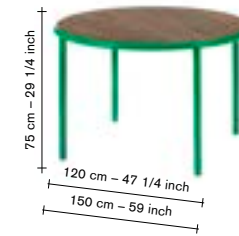

finishing / size		adv.
V9020701	walnut — green	120	2995,00
V9020717	walnut — green	150	3215,00