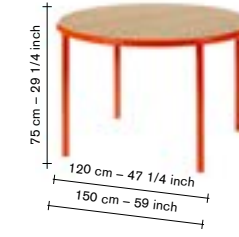

finishing / size		adv.
V9020706		oak — ivory	120	2540,00
V9020722		oak — ivory	150	2995,00

		finishing / size		adv.
V9020710		oak — red	120	2540,00
V9020726		oak — red	150	2995,00