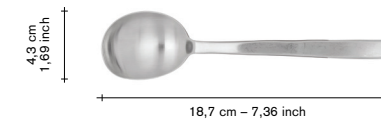

V8017013
V8017013B
V8017013C
V8017013G

finishing / colours

- stainless
- black brushed
- copper brushed
- brass brushed

adv.

16,50
32,00
32,00
26,50

all prices are in euro