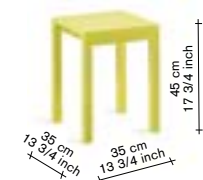

V9022211
V9022212
V9022213
V9022214
V9022215

finishing / colours

- sun
- grass
- coal
- chalk
- clay

adv.
450,00
450,00
450,00
450,00
450,00

all prices are in euro