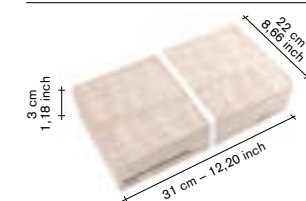

gift box

B7216957B

finishing / colours
wooden box with 4 cotton bags

adv.

27,50

all prices are in euro