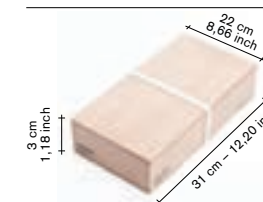

gift box

B7218499B

finishing / colours
wooden box with 4 cotton bags

adv.
22,00

all prices are in euro