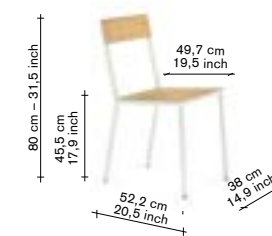

V9021003

finishing / colours

- off-white - frame
- oak - seat
- oak - back

adv.

495,00

all prices are in euro