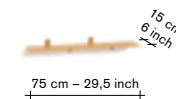

muller van severen

shelf n°1/2/3/4

material:

— steel sheet 4mm
— fine textured powder coated finish
or
— brass 3mm

options:

— 4 different sizes:
750mm(l) x 150mm(d)
1000mm(l) x 250mm(d)
1500mm(l) x 250mm(d)
2000mm(l) x 250mm(d)
— 5 different colours:
cream white / anthracite
/ mustard / brick red /
light grey
—
brass
750mm(l) x 150mm(d)

each size exists in each
colour + shelf n°1 in
brass 3mm

furniture

shelf n°1

	finishing / colours	adv.
V9017100LG	● light grey	220,00
V9017100MU	● mustard	220,00
V9017100R	● brick red	220,00
V9017100W	● cream white	220,00
V9017100Z	● anthracite	220,00

incl VAT